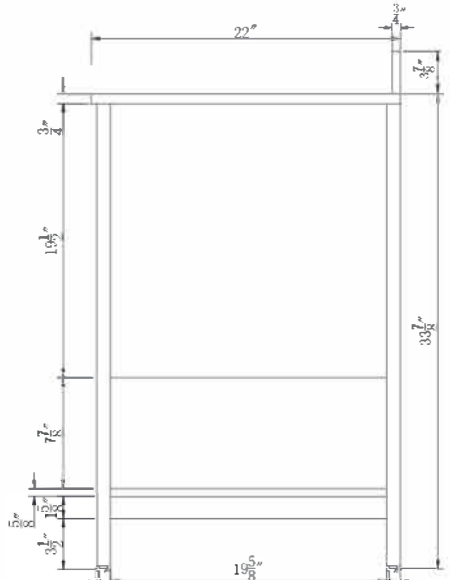

Top view

Back view

BS1142CW

Front view

Side view

cabinet door