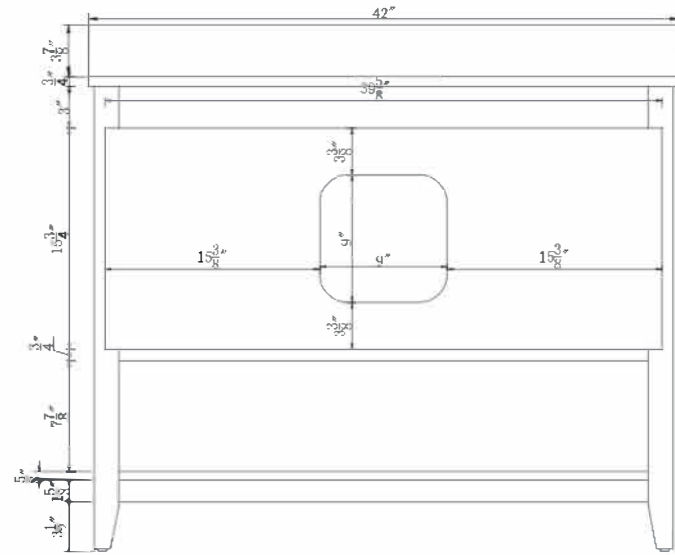

Top view

Back view

BS1142CW

Front view

Side view

cabinet door