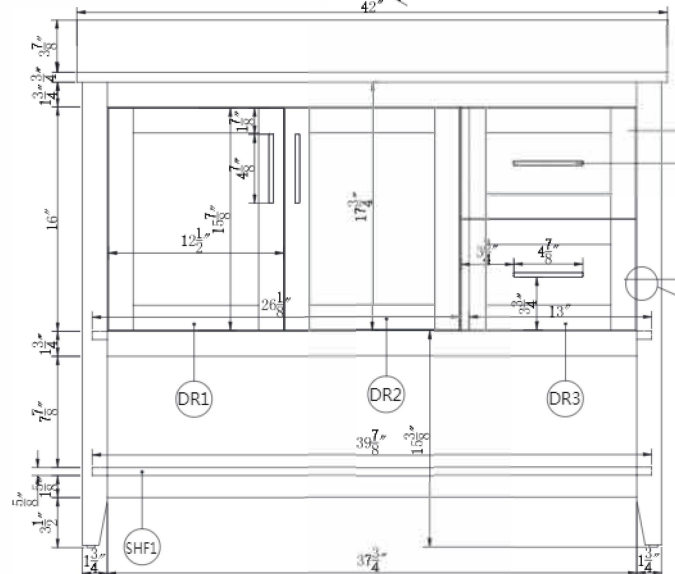

Top view

Back view

BS1142CW

Front view

Side view

cabinet door