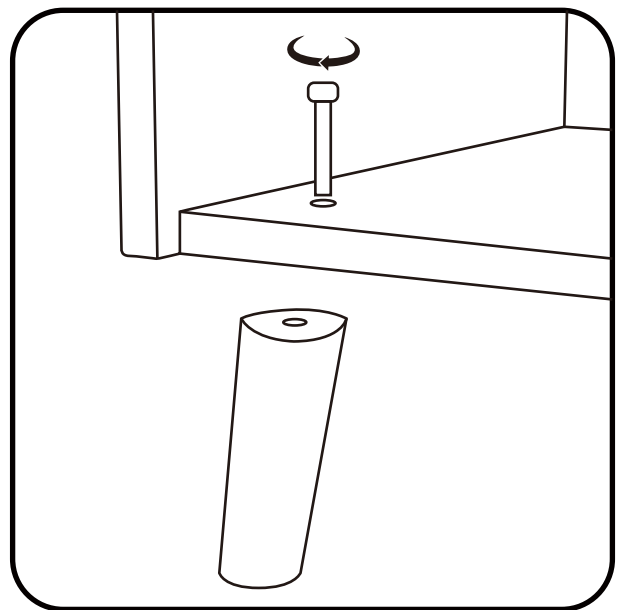

Solid Wood Nightstand

Size:8x16x20 in

Attention:

Simply install the feet and drawer handles

Step 1:

Open the drawer and take out the solid wood feet

Step 2:

Install drawer handle

Step 3:

Press and hold the white clip, then remove the drawer below

Step 4:

Install solid wood legs