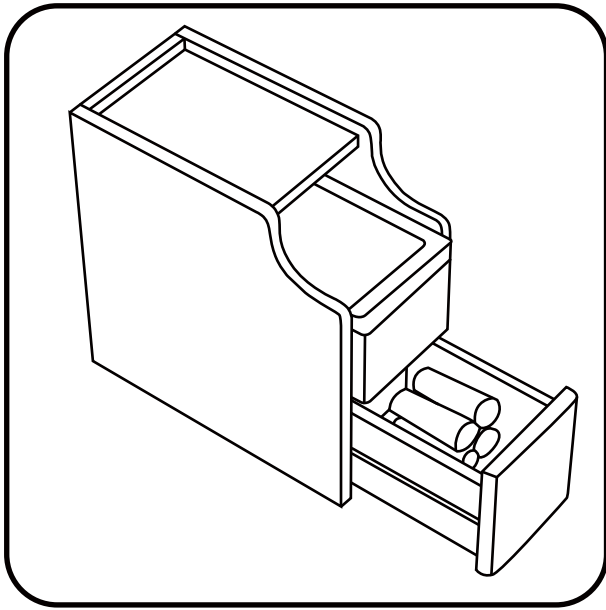

Solid Wood Nightstand

Size:8x16x20 in

Attention:

Simply install the feet and drawer handles

Step 1:

Open the drawer and take out the solid wood feet

Step 2:

Install drawer handle

Step 3:

Press and hold the white clip, then remove the drawer below

Step 4:

Install solid wood legs