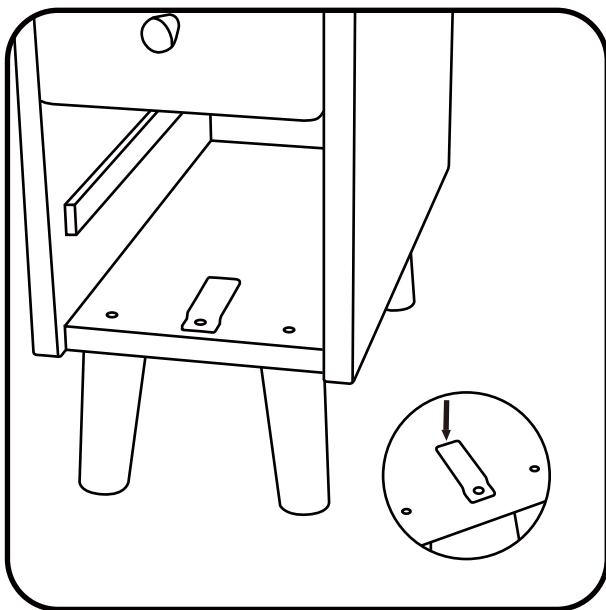

Solid Wood Nightstand

Size:8x16x20 in

Attention:

Simply install the feet and drawer handles

Step 1:

Open the drawer and take out the solid wood feet

Step 2:

Install drawer handle

Step 3:

Press and hold the white clip, then remove the drawer below

Step 4:

Install solid wood legs