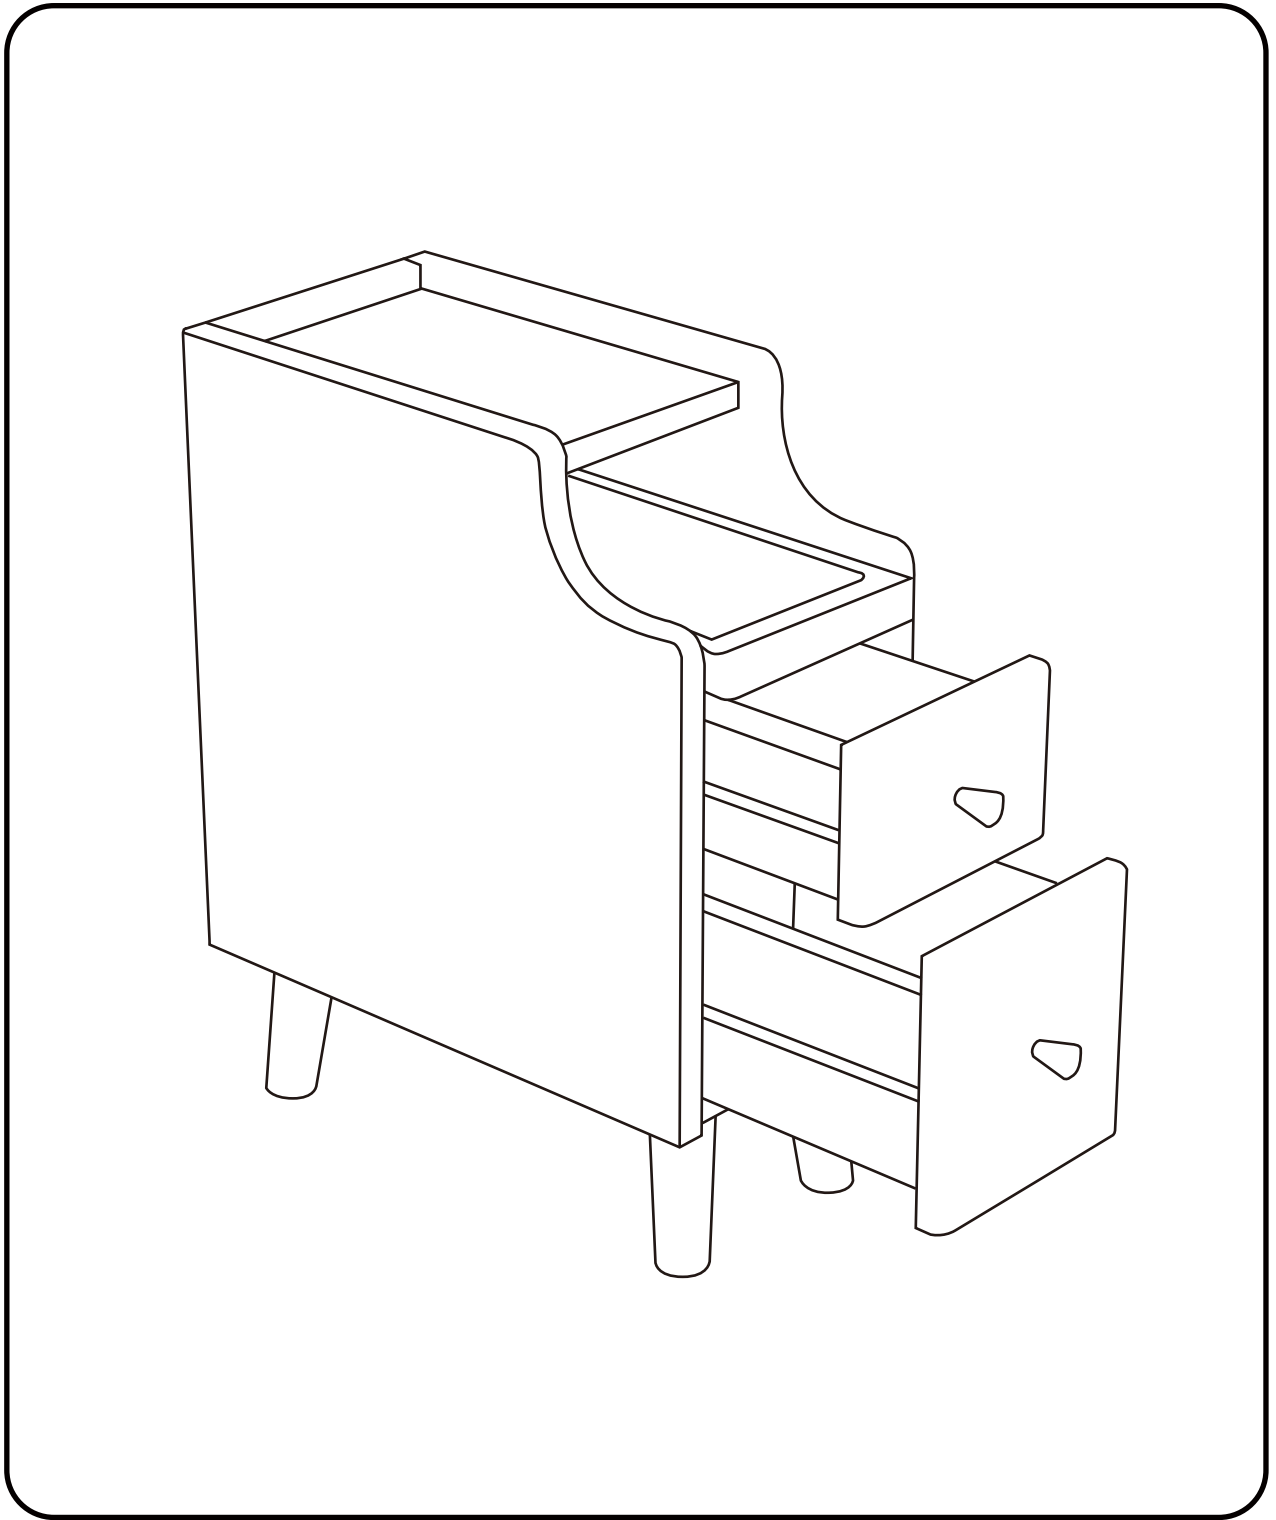

Solid Wood Nightstand

Size:8x16x20 in

Attention:

Simply install the feet and drawer handles

Step 1:

Open the drawer and take out the solid wood feet

Step 2:

Install drawer handle

Step 3:

Press and hold the white clip, then remove the drawer below

Step 4:

Install solid wood legs