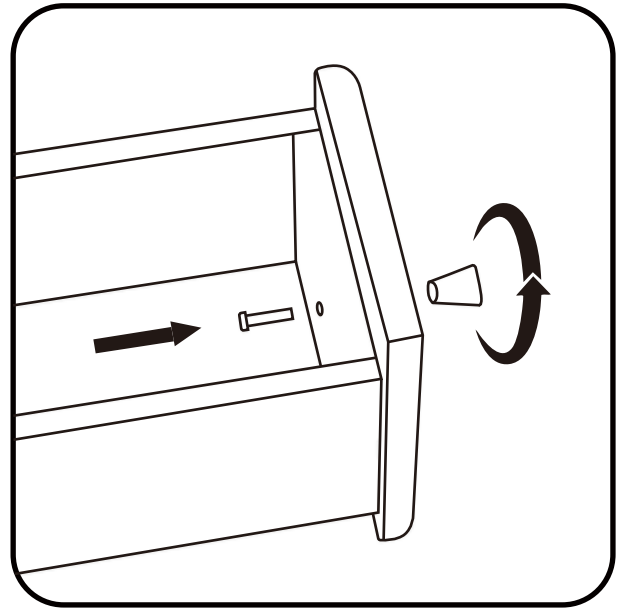

Solid Wood Nightstand

Size:8x16x20 in

Attention:

Simply install the feet and drawer handles

Step 1:

Open the drawer and take out the solid wood feet

Step 2:

Install drawer handle

Step 3:

Press and hold the white clip, then remove the drawer below

Step 4:

Install solid wood legs