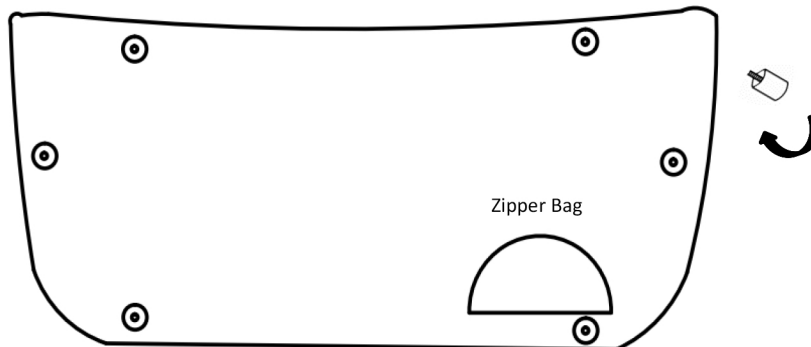

PARTS				
NO.	DES.			QTY
A	Sofa			1
Hardware				
NO.	DES.			QTY
B	Wood Leg		5cm	6
C	Plastic space		5cm	6

CAUTION: PLEASE READ ALL INSTRUCTIONS BEFORE STARTING THE ASSEMBLY OF THIS PRODUCT. THESE PIECES ARE HEAVY. IN ORDER TO PREVENT PERSONAL INJURY AND ENSURE THAT THIS PRODUCT IS NOT DAMAGED DURING THE ASSEMBLY PROCESS, IT IS STRONGLY RECOMMENDED THAT YOU ENLIST THE ASSISTANCE OF ONE OR MORE PEOPLE. IN CASE OF EXCESS STAIN, WIPE THE BOTTOM OF THE UNIT BEFORE PLACING ON ANY SURFACE

1. Take out the legs and hardware package from the underneath zipper bag
(Pls check the hardware QTY as above)

2. Assemble the wood legs with hardware, make sure to turn them tightly.

3. Assembly completed