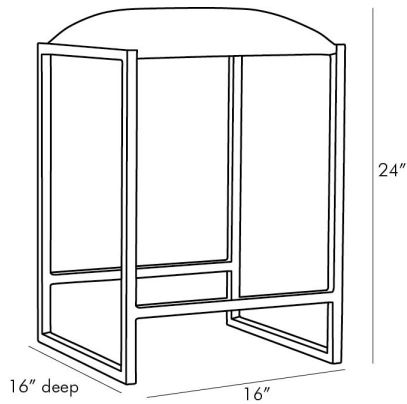

ARTERIORS

DASH COUNTER STOOL

4839

H: 24 IN, W: 16 IN, D: 16 IN

Black

Contract Suitable As Is

Clean lines and mixed materials shape this dashing counter stool. Black leather offers a plush seat that sits atop a sleek antique brass base creating a striking contrast of materials and hues. A crossbar is featured on either side of its brass foundation as a footrest. Its versatile aesthetic gives this piece the authority to function in almost any style of decor. Finish and marble may vary.

APPEARANCE

Material	Leather
Finish	Antique Brass, Black
Finish Will Vary	true
Top Coat/Sealant	false

DIMENSIONS

Foot Print	W: 16 IN, D: 16 IN
Seat Cushion Thickness	3.5 IN

SHIPPING

Product Weight	16 LBS
Gross Weight 1	31 LBS
Shipping Box 1	H: 20 IN, L: 20 IN, W: 28 IN