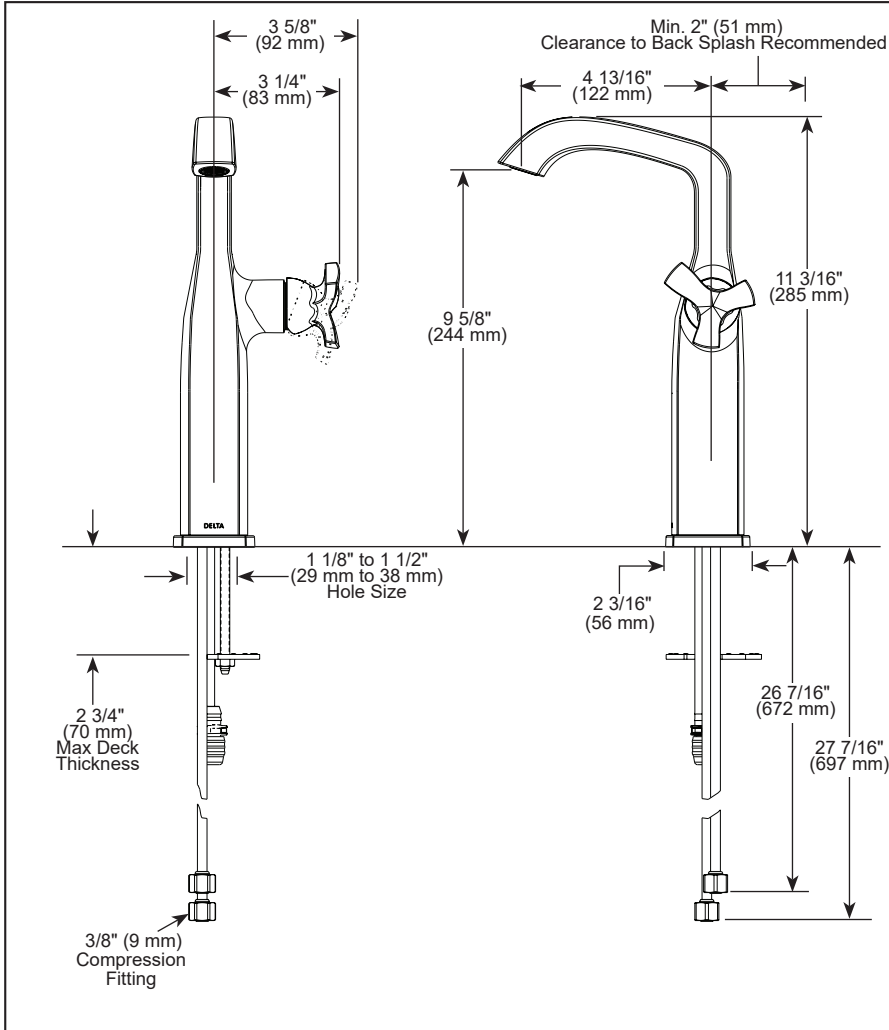

COMPLIES WITH:

- ASME A112.18.1 / CSA B125.1
- Indicates compliance to ICC/ANSI A117.1
- EPA WaterSense®

▲ Designate Proper Finish Suffix

Delta reserves the right (1) to make changes in specifications and materials, and (2) to change or discontinue models, both without notice or obligation. Dimensions are for reference only. See current full-line price book or www.deltafaucet.com for finish options and product availability.

DSP-L-7766-DST Rev. A

Delta Faucet Company

55 E. 111th Street, Indianapolis, IN 46280
350 South Edgeware Road, St. Thomas, ON N5P 4L1
© 2023 Delta Faucet Company