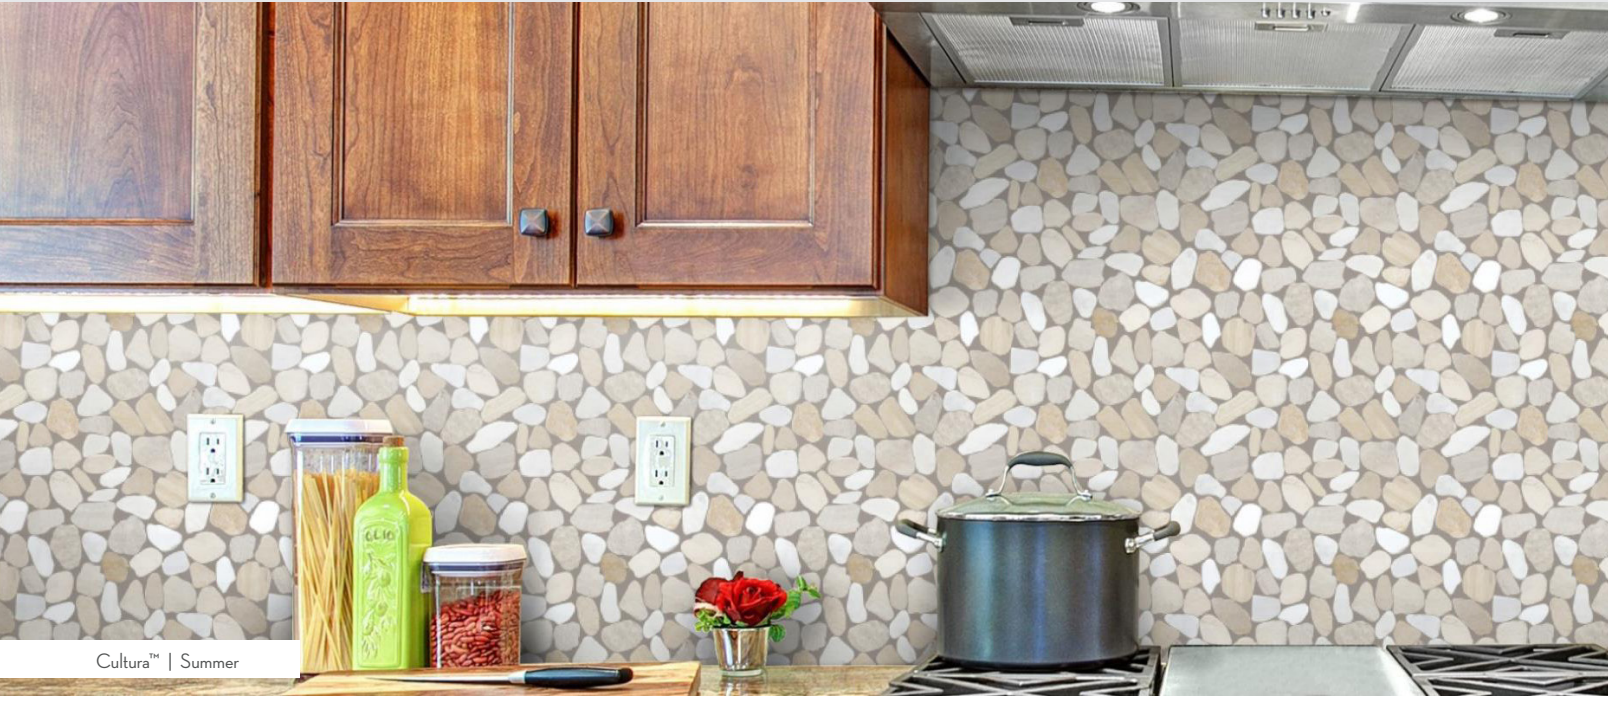

Cultura™ is comprised of first-rate natural stone that is fabricated into an intriguing pebble configuration. An array of solid colors and blends are available in a subtly honed finish on an interlocking mesh.

CULTURA™

Pebbles Mosaic