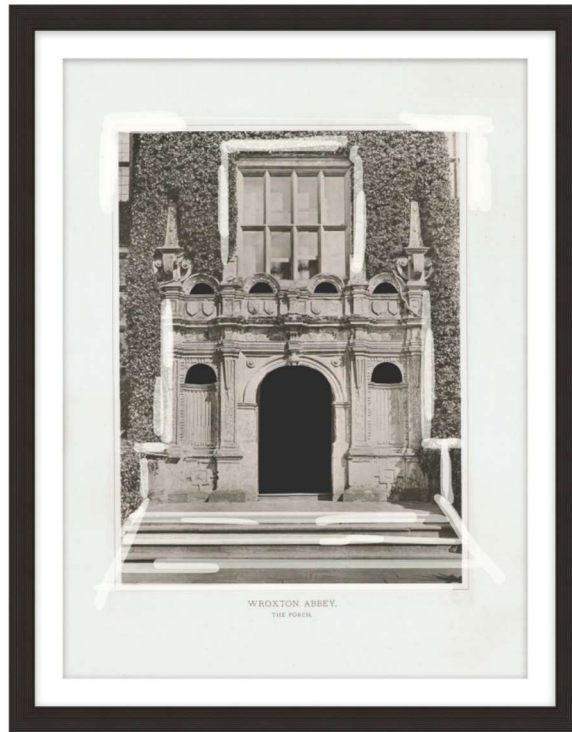

THEODORE ALEXANDER

Architecture Plate Columns 2

D3094S61870-5120

Wood Frame

Textured Paper - Single Matboard

M5 - White Smooth + White Core Width: 1"

F1322 - Black Cap Frame - Width: 1.625

W 32¼ x D 0¾ x H 41¼ inches

Material(s):

Collection: Art by TA

Style: Modern / Formal Modern

Type: Décor / Wall Art