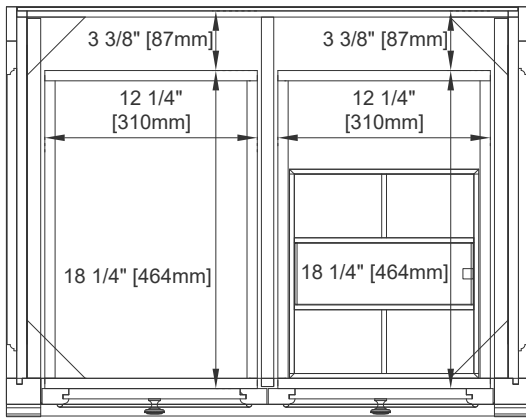

30" COUNTERTOP UNIT

Features and Materials

Solids: Yellow Poplar
Panels: Plywood & MDF
Installation Type: Floor Standing
Vanity Top Included: NO, Optional 3cm Tops Available
Number of Doors: 0
Number of Drawers: Two
Assembly Type: Installation of Optional 3cm Top
Storage Tray: Yes, Faux Shagreen
Drawer Box Material and Construction: 15mm Poplar/English Dovetail Joinery
Hardware Material and Finish: Zinc Alloy in Satin Nickel
Full Extension, Soft Close Glides
Aluminum Laminate Drawer Liners
Adjustable Levelers

Dimension

Width: 31-3/8"
Depth: 23-1/2"
Height: 33-3/4"

30" COUNTERTOP UNIT

Top View

Faux Shagreen Storage Tray

Front View

Knob

All dimensions are nominal
Diagrams are of cabinet only—Optional Countertops are not shown

30" COUNTERTOP UNIT

Back View

Side View

All dimensions are nominal
Diagrams are of cabinet only—Optional Countertops are not shown