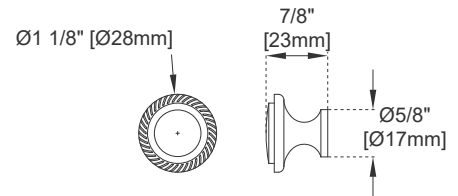

30" COUNTERTOP UNIT

Features and Materials

Solids: Yellow Poplar
Panels: Plywood & MDF
Installation Type: Floor Standing
Vanity Top Included: NO, Optional 3cm Tops Available
Number of Doors: 0
Number of Drawers: Two
Assembly Type: Installation of Optional 3cm Top
Storage Tray: Yes, Faux Shagreen
Drawer Box Material and Construction: 15mm Poplar/English Dovetail Joinery
Hardware Material and Finish: Zinc Alloy in Satin Nickel
Full Extension, Soft Close Glides
Aluminum Laminate Drawer Liners
Adjustable Levelers

Dimension

Width: 31-3/8"
Depth: 23-1/2"
Height: 33-3/4"

30" COUNTERTOP UNIT

Top View

Faux Shagreen Storage Tray

Front View

Knob

All dimensions are nominal
Diagrams are of cabinet only—Optional Countertops are not shown

30" COUNTERTOP UNIT

Back View

Side View

All dimensions are nominal
Diagrams are of cabinet only—Optional Countertops are not shown