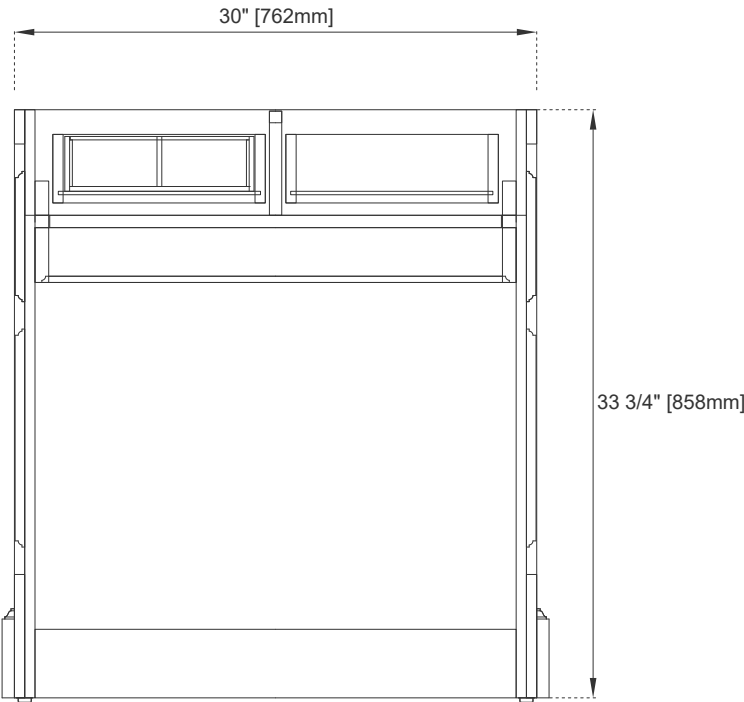

30" COUNTERTOP UNIT

Features and Materials

Solids: Yellow Poplar
Panels: Plywood & MDF
Installation Type: Floor Standing
Vanity Top Included: NO, Optional 3cm Tops Available
Number of Doors: 0
Number of Drawers: Two
Assembly Type: Installation of Optional 3cm Top
Storage Tray: Yes, Faux Shagreen
Drawer Box Material and Construction: 15mm Poplar/English Dovetail Joinery
Hardware Material and Finish: Zinc Alloy in Satin Nickel
Full Extension, Soft Close Glides
Aluminum Laminate Drawer Liners
Adjustable Levelers

Dimension

Width: 31-3/8"
Depth: 23-1/2"
Height: 33-3/4"

30" COUNTERTOP UNIT

Top View

Faux Shagreen Storage Tray

Front View

Knob

All dimensions are nominal
Diagrams are of cabinet only—Optional Countertops are not shown

30" COUNTERTOP UNIT

Back View

Side View

All dimensions are nominal
Diagrams are of cabinet only—Optional Countertops are not shown