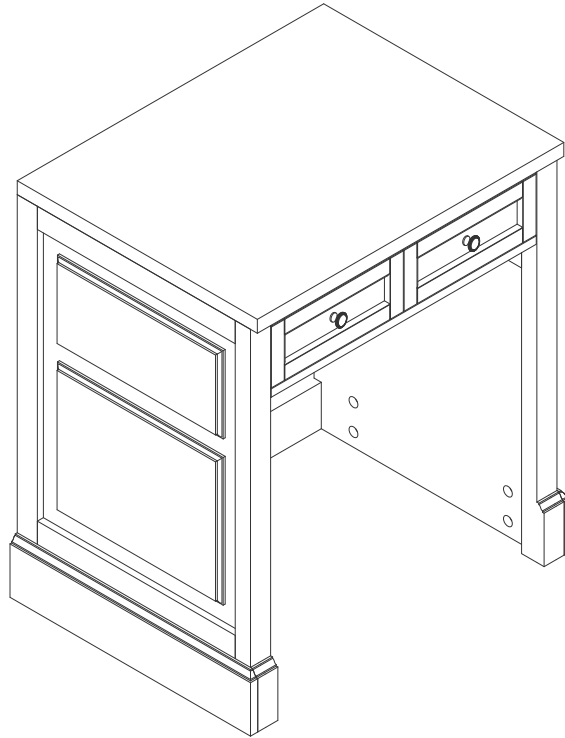

30" COUNTERTOP UNIT

Features and Materials

Solids: Yellow Poplar
Panels: Plywood & MDF
Installation Type: Floor Standing
Vanity Top Included: NO, Optional 3cm Tops Available
Number of Doors: 0
Number of Drawers: Two
Assembly Type: Installation of Optional 3cm Top
Storage Tray: Yes, Faux Shagreen
Drawer Box Material and Construction: 15mm Poplar/English Dovetail Joinery
Hardware Material and Finish: Zinc Alloy in Satin Nickel
Full Extension, Soft Close Glides
Aluminum Laminate Drawer Liners
Adjustable Levelers

Dimension

Width: 31-3/8"
Depth: 23-1/2"
Height: 33-3/4"

30" COUNTERTOP UNIT

Top View

Faux Shagreen Storage Tray

Front View

Knob

All dimensions are nominal
Diagrams are of cabinet only—Optional Countertops are not shown

30" COUNTERTOP UNIT

Back View

Side View

All dimensions are nominal
Diagrams are of cabinet only—Optional Countertops are not shown