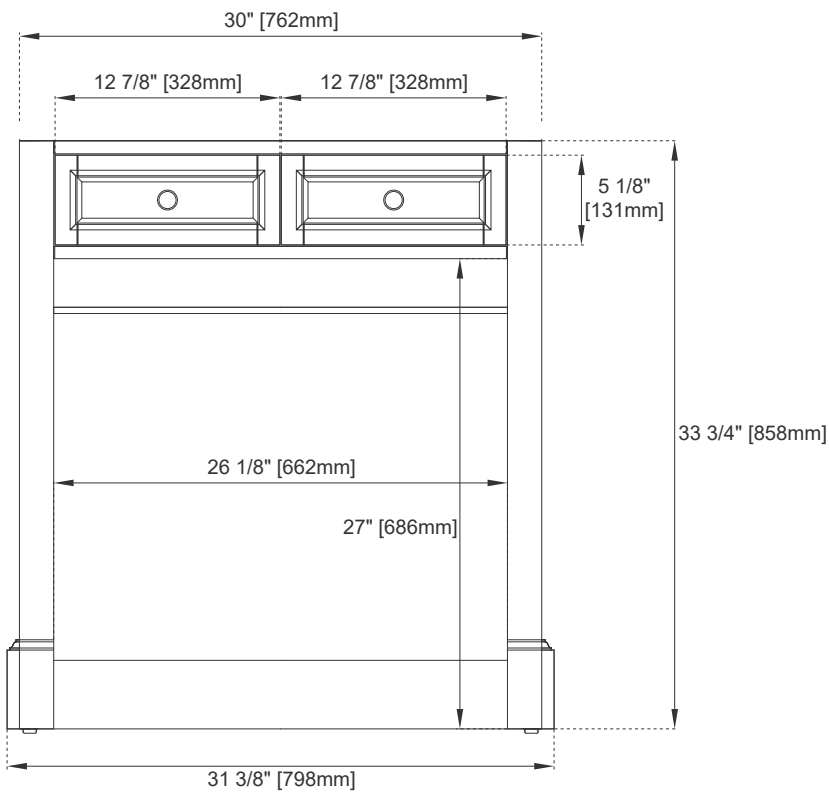

30" COUNTERTOP UNIT

Features and Materials

Solids: Yellow Poplar
Panels: Plywood & MDF
Installation Type: Floor Standing
Vanity Top Included: NO, Optional 3cm Tops Available
Number of Doors: 0
Number of Drawers: Two
Assembly Type: Installation of Optional 3cm Top
Storage Tray: Yes, Faux Shagreen
Drawer Box Material and Construction: 15mm Poplar/English Dovetail Joinery
Hardware Material and Finish: Zinc Alloy in Satin Nickel
Full Extension, Soft Close Glides
Aluminum Laminate Drawer Liners
Adjustable Levelers

Dimension

Width: 31-3/8"
Depth: 23-1/2"
Height: 33-3/4"

30" COUNTERTOP UNIT

Top View

Faux Shagreen Storage Tray

Front View

Knob

All dimensions are nominal
Diagrams are of cabinet only—Optional Countertops are not shown

30" COUNTERTOP UNIT

Back View

Side View

All dimensions are nominal
Diagrams are of cabinet only—Optional Countertops are not shown