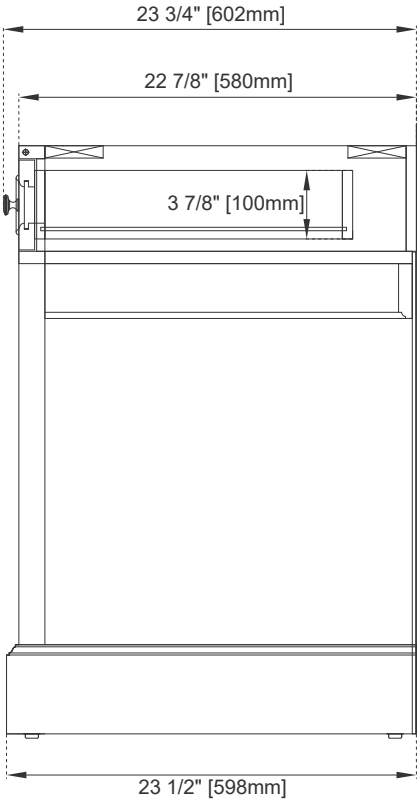

30" COUNTERTOP UNIT

Features and Materials

Solids: Yellow Poplar
Panels: Plywood & MDF
Installation Type: Floor Standing
Vanity Top Included: NO, Optional 3cm Tops Available
Number of Doors: 0
Number of Drawers: Two
Assembly Type: Installation of Optional 3cm Top
Storage Tray: Yes, Faux Shagreen
Drawer Box Material and Construction: 15mm Poplar/English Dovetail Joinery
Hardware Material and Finish: Zinc Alloy in Satin Nickel
Full Extension, Soft Close Glides
Aluminum Laminate Drawer Liners
Adjustable Levelers

Dimension

Width: 31-3/8"
Depth: 23-1/2"
Height: 33-3/4"

30" COUNTERTOP UNIT

Top View

Faux Shagreen Storage Tray

Front View

Knob

All dimensions are nominal
Diagrams are of cabinet only—Optional Countertops are not shown

30" COUNTERTOP UNIT

Back View

Side View

All dimensions are nominal
Diagrams are of cabinet only—Optional Countertops are not shown