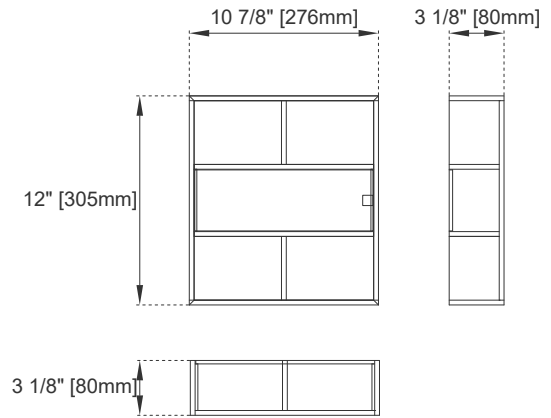

30" COUNTERTOP UNIT

Features and Materials

Solids: Yellow Poplar
Panels: Plywood & MDF
Installation Type: Floor Standing
Vanity Top Included: NO, Optional 3cm Tops Available
Number of Doors: 0
Number of Drawers: Two
Assembly Type: Installation of Optional 3cm Top
Storage Tray: Yes, Faux Shagreen
Drawer Box Material and Construction: 15mm Poplar/English Dovetail Joinery
Hardware Material and Finish: Zinc Alloy in Satin Nickel
Full Extension, Soft Close Glides
Aluminum Laminate Drawer Liners
Adjustable Levelers

Dimension

Width: 31-3/8"
Depth: 23-1/2"
Height: 33-3/4"

30" COUNTERTOP UNIT

Top View

Faux Shagreen Storage Tray

Front View

Knob

All dimensions are nominal
Diagrams are of cabinet only—Optional Countertops are not shown

30" COUNTERTOP UNIT

Back View

Side View

All dimensions are nominal
Diagrams are of cabinet only—Optional Countertops are not shown