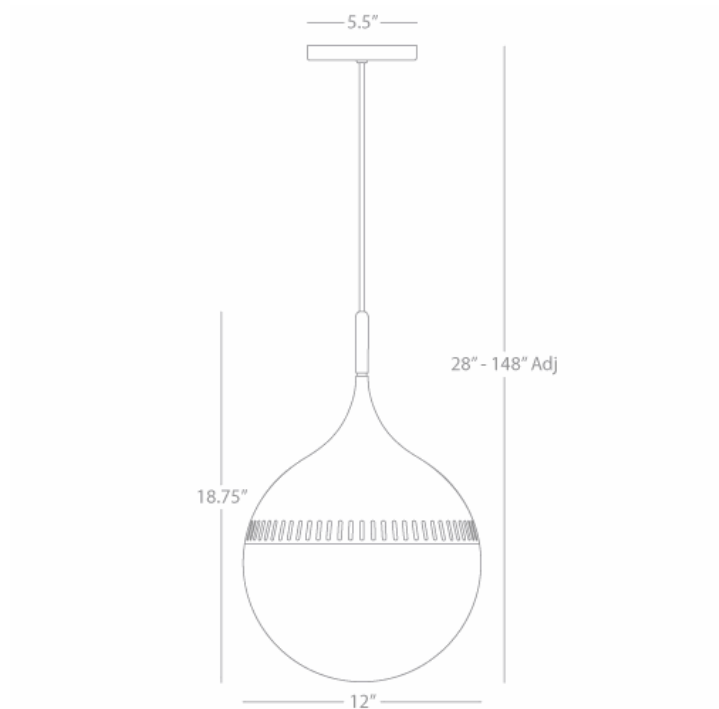

JONATHAN ADLER

RIO

S779

Pendant

1 - 13W Max.

Bulb Type: GU24 CFL

Direct Wire

Polished Nickel Finish

White Glass Shade

Susp. Hardware: 12ft Black Cord

UL Rated Damp Location

FINISH OPTIONS:

779 - Antique Brass

Z779 - Deep Patina Bronze

**** Available for Quick SHIP ****