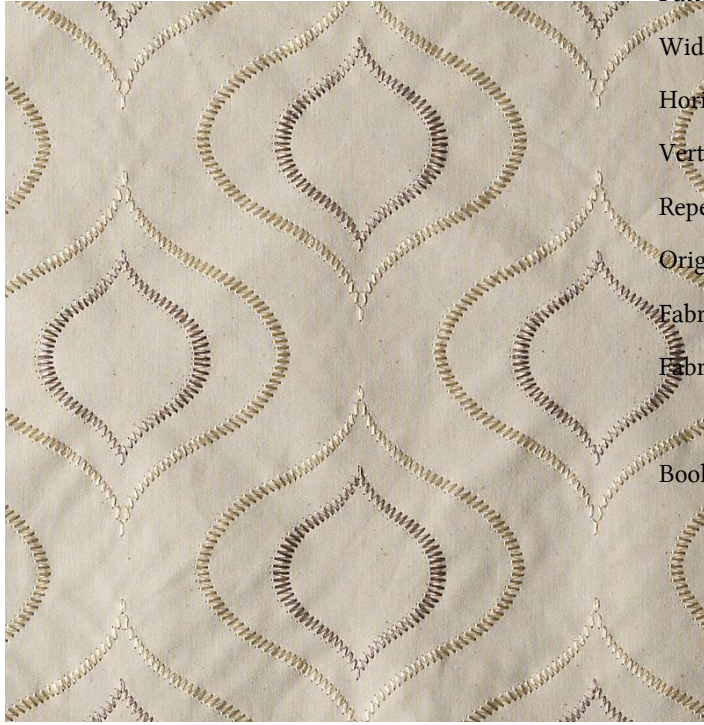

## Fabric Detail for:Da61395 | 66-yellow

Pattern: Da61395 | 66-yellow  
Width: 54"  
Horizontal Repeat: 13.500"  
Vertical Repeat: 11.000"  
Repeat Direction: Up The Roll  
Origin: China  
Fabric Contents: 100% Cotton  
Fabric Performance: CA 117 2013  
UFAC - Class 1  
Book Name: PINEAPPLE-LIME-JADE