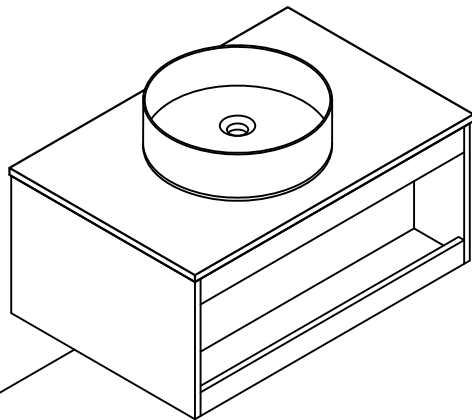

Hardware

NO.	Draw	QTY	NO.	Draw	QTY
A	 Screws Ø4x14mm	32	F	 Screws for fix on the wall	4
B	 Two-in-one connector	28	G	 Bracket (53x70x44mm)	4
C	 Two-in-one connector	28	H	 Bracket (19x19x35mm)	2
D	 Wood plug	2	I	 Screwdriver	1
E	 Plastic anchor(Ø10mm)	4			

Step 13

The specific basin type is subject to your purchase order.

Finished

Dimensions

Components