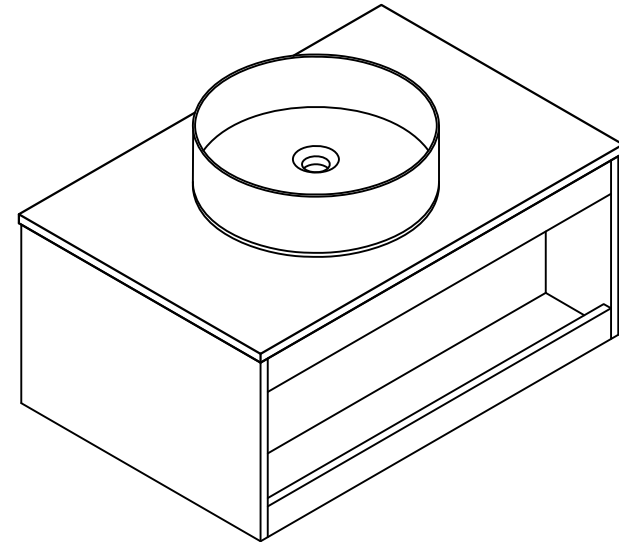

THANKS FOR WATCHING

Your feedback is invaluable to us and we would love to hear about your experience. Please take the time to leave us a review.

Thank you for shopping with us!

We encourage you to take a few minutes to go through this booklet. It contains important information on installation and care tips to keep your furniture looking as good as new.