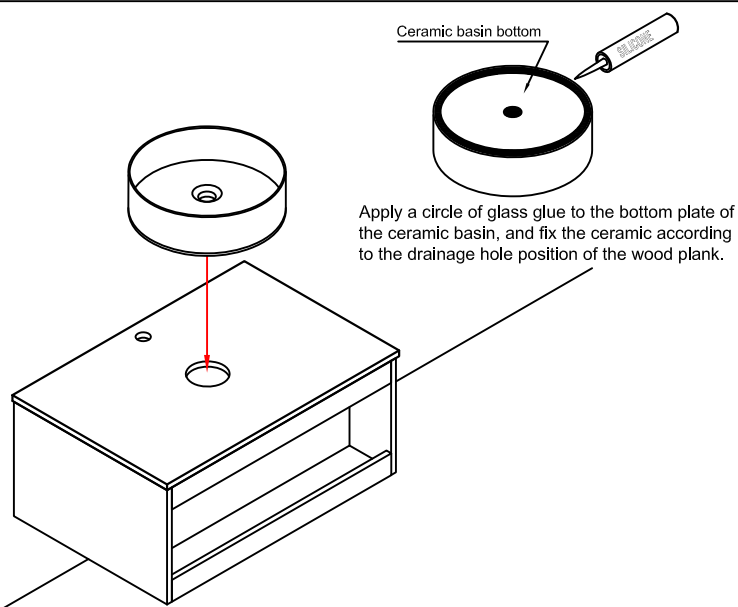

Recommended tools

Dimensions

CARE CLEANING AND MAINTENANCE

1. Dust regularly with a soft , dry cloth.
2. Avoid the use of all chemicals household cleaners, abrasives, or cleaners that contain lemon, vinegar, or other acids that may damage the finish.
3. Excessive exposure to sunlight and extreme changes in temperature and moisture can damage wood furniture.
4. The sink is fragile, please pay attention to maintaining its appearance.
5. Do not place hot appliances, such as curling irons and hot hair dryers directly on the countertop. Wipe spills immediately.

Step 13

The specific basin type is subject to your purchase order.

Finished

Dimensions

Components