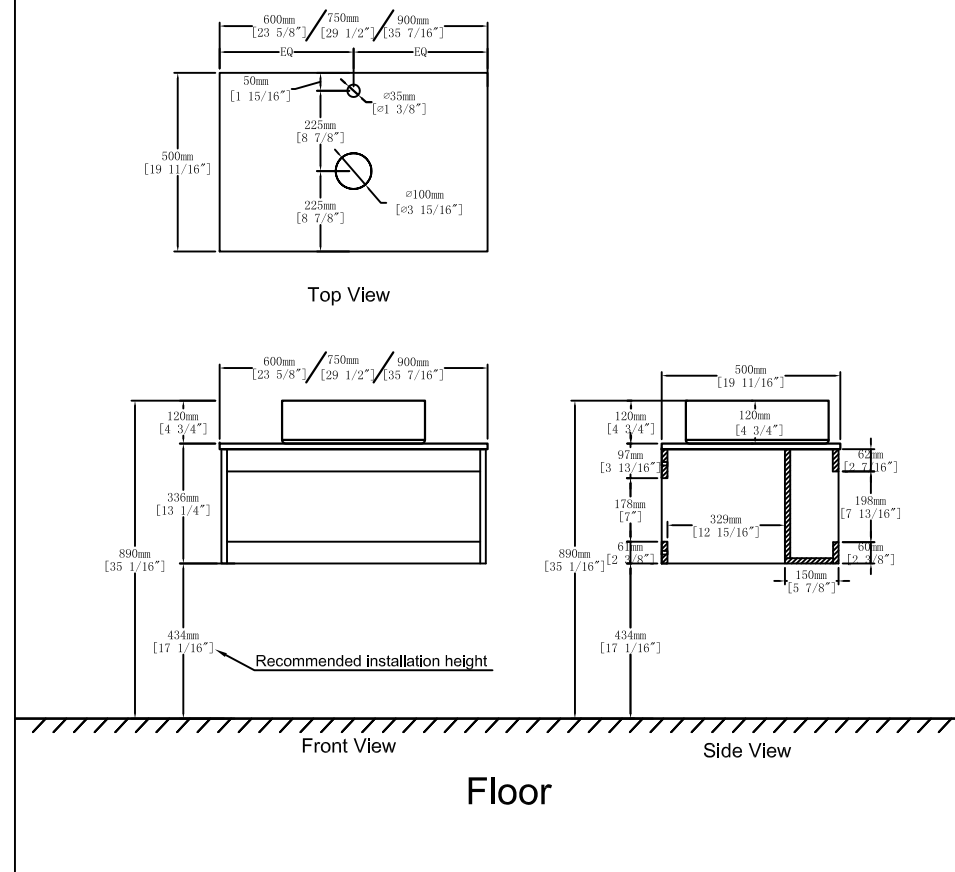

Dimensions

CARE CLEANING AND MAINTENANCE

1. Dust regularly with a soft , dry cloth.
2. Avoid the use of all chemicals household cleaners, abrasives, or cleaners that contain lemon, vinegar, or other acids that may damage the finish.
3. Excessive exposure to sunlight and extreme changes in temperature and moisture can damage wood furniture.
4. The sink is fragile, please pay attention to maintaining its appearance.
5. Do not place hot appliances, such as curling irons and hot hair dryers directly on the countertop. Wipe spills immediately.