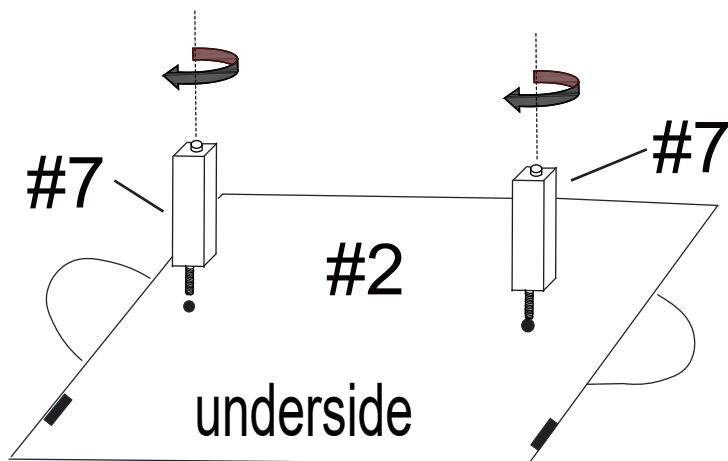

ASSEMBLY INSTRUCTIONS

STEP3:

STEP4: