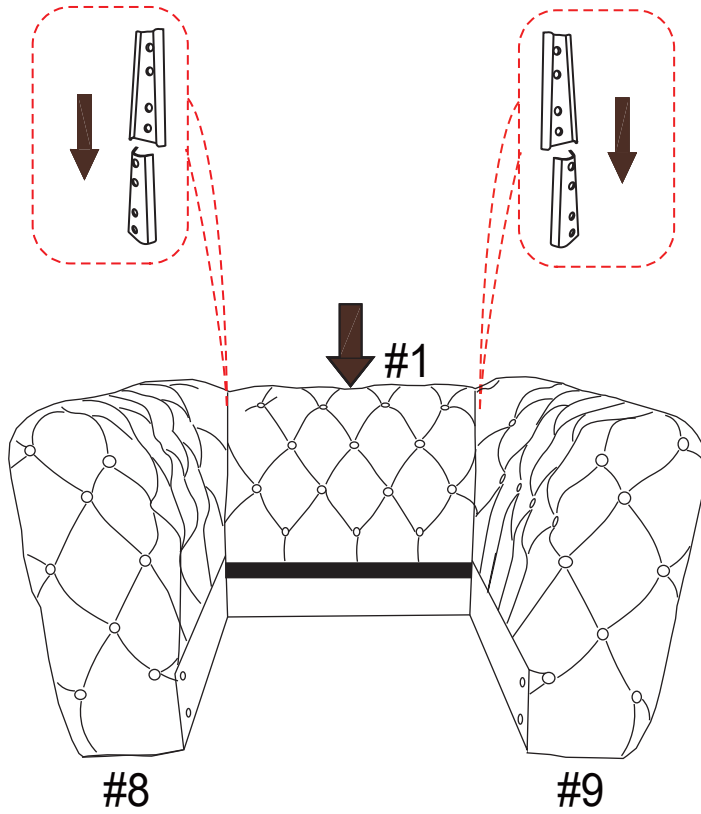

#8 1pc

LEFT ARM

#9 1pc

RIGHT ARM

HARDWARE

#A 12 pcs

BOLT 1 -1/2" L

#B 1 pc

ALLEN KEY 4mm L

#C 12 pcs

SPRING WASHER

#D 12 pcs

FLAT WASHER 16mm

ASSEMBLY INSTRUCTIONS

STEP 1:

STEP 2:

ASSEMBLY INSTRUCTIONS

STEP3:

STEP4:

ASSEMBLY INSTRUCTIONS

STEP5:

STEP6:

ASSEMBLY INSTRUCTIONS

STEP 7: