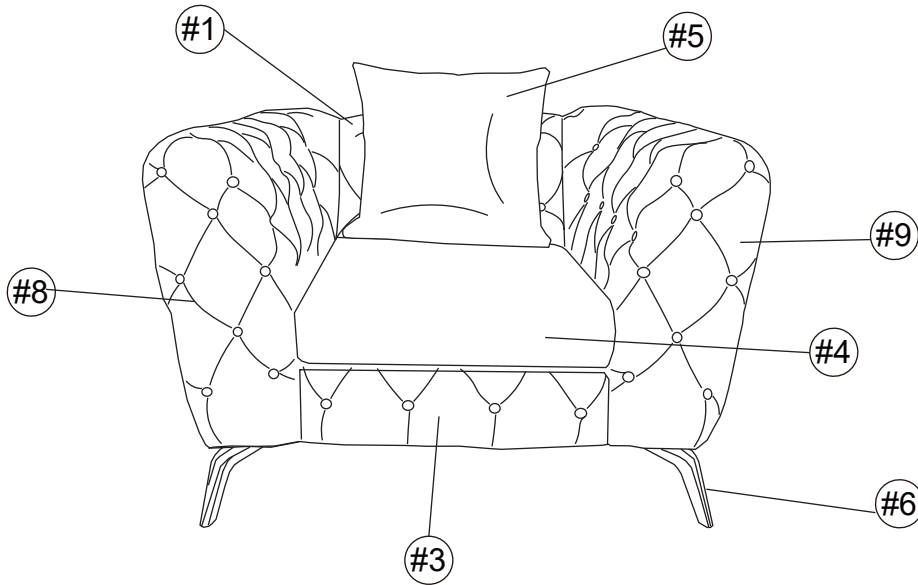

ASSEMBLY INSTRUCTIONS

SINGLE SOFA

SINGLE SOFA is packed in 3 cases

Carton	Disignation	Part	Hardware
1/3 WF304181	Backrest	#1 	
	Riser plate	#2 	
	Former board	#3 	
2/3 WF304182	Cushion	#4 	#A #B #C #D
	Pillow	#5 	
	Leg	#6 	
	Support leg	#7 	
3/3 WF304187	Left arm	#8 	
	Right arm	#9 	

ASSEMBLY INSTRUCTIONS

PARTS

#1 1pc

BACKREST

#2 1pc

RISER PLATE
555*555MM

#3 1pc

FORMER BOARD

#4 1pc

CUSHION

#5 1pc

PILLOW

#6 4pcs

LEG

#7 2pcs

SUPPORT LEG
30*30*255MM

ALLEN KEY 4mm L

#C 12 pcs

SPRING WASHER

#D 12 pcs

FLAT WASHER 16mm

ASSEMBLY INSTRUCTIONS

STEP 1:

STEP 2: