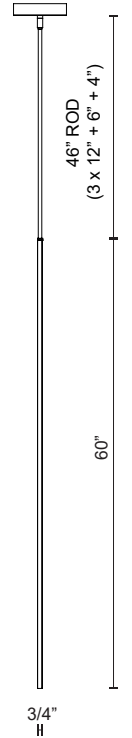

CIRQUE PD82560

PENDANTS

PROJECT

DESCRIPTION

Aluminum ring with circular ceiling mount. Circular profile. Flexible silicon-rubber diffuser. Metallic & matte powder-coated finishes. Up and down light.

PD82560-BN
Brushed Nickel

PD82560-WH
White

PD82560-BK
Black

SPECIFICATION DETAILS

* For custom options, consult factory for details.

Fixture Dimensions	L60" x W3/4" x H60"
Light Source	LED with DC Driver
Wattage	72W
Total Lumens	6115lm
Delivered Lumens	BK-3240lm; BN-3425lm; WH-3960lm;
Voltage	120V
Color Temperature	3000K
CRI (Ra)	90CRI
Optional Color Temps	2700K - 5000K Available, Minimum Order Quantities Apply
LED Rated Life	50,000 hours
Diffuser Details	Frosted Silicone Diffuser
Dimming	100% - 10%, TRIAC or ELV Dimmer (Not Included)
Adjustable	Yes
Rod Length	46" Max (3x12" + 1x6" + 1x4")
Location	Dry
Ceiling Adaptor	Yes, Up to 45 Degrees
Warranty	5 Years
Canopy Dimensions	D11" x H1-3/4"

Finish
BK - Black
BN - Brushed Nickel
WH - White

KUZCO

19054 28TH AVENUE
SURREY - BC V3Z 6M3
CANADA

WWW.KUZCOLIGHTING.COM

COMMENT