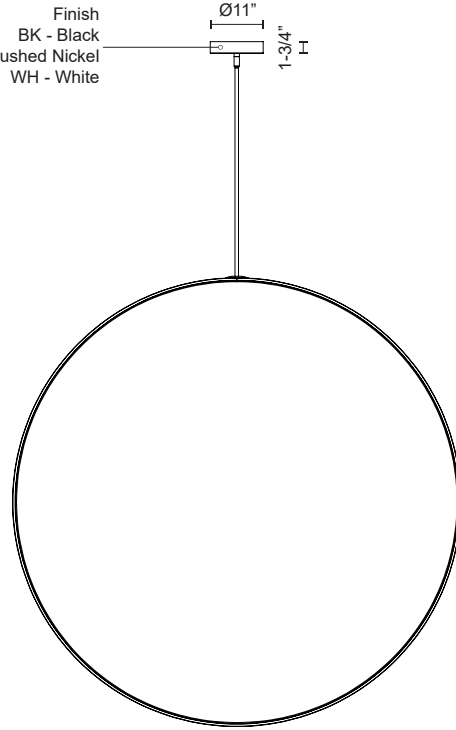

CIRQUE PD82560

PENDANTS

PROJECT

DESCRIPTION

Aluminum ring with circular ceiling mount. Circular profile. Flexible silicon-rubber diffuser. Metallic & matte powder-coated finishes. Up and down light.

PD82560-BN
Brushed Nickel

PD82560-WH
White

PD82560-BK
Black

SPECIFICATION DETAILS

* For custom options, consult factory for details.

Fixture Dimensions	L60" x W3/4" x H60"
Light Source	LED with DC Driver
Wattage	72W
Total Lumens	6115lm
Delivered Lumens	BK-3240lm; BN-3425lm; WH-3960lm;
Voltage	120V
Color Temperature	3000K
CRI (Ra)	90CRI
Optional Color Temps	2700K - 5000K Available, Minimum Order Quantities Apply
LED Rated Life	50,000 hours
Diffuser Details	Frosted Silicone Diffuser
Dimming	100% - 10%, TRIAC or ELV Dimmer (Not Included)
Adjustable	Yes
Rod Length	46" Max (3x12" + 1x6" + 1x4")
Location	Dry
Ceiling Adaptor	Yes, Up to 45 Degrees
Warranty	5 Years
Canopy Dimensions	D11" x H1-3/4"

Finish
BK - Black
BN - Brushed Nickel
WH - White

KUZCO

19054 28TH AVENUE
SURREY - BC V3Z 6M3
CANADA

WWW.KUZCOLIGHTING.COM

COMMENT