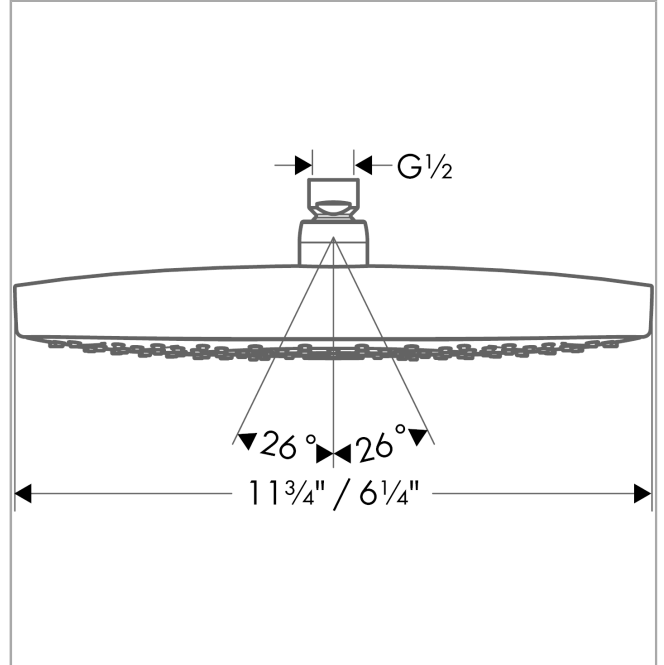

Raindance Select E
Showerhead 300 2-Jet, 2.5 GPM
 Finishes : **chrome** Part no. : **27387001**

Description

Features

- shower head size: 300 mm
- Spray modes: RainAir, Rain
- Select button for comfortable alternation of spray modes
- 146 no-clog spray channels
- Fully-finished matching spray face
- Flow: 2.5 GPM (9.5 L/Min)
- Spray face removable for cleaning

Item details

List Price \$ 763.00

Technology

Compliance

Product image

Scale drawing

Raindance Select E
Showerhead 300 2-Jet, 2.5 GPM
Finishes : **chrome** Part no. : **27387001**

Exploded drawing

Year of production: >01/14

Raindance Select E
Showerhead 300 2-Jet, 2.5 GPM
 Finishes : **chrome** Part no. : **27387001**

Spare parts list

Year of production: >01/14

Pos.	Description	Part no.	Price	PU
1	selector assy	98343001	-	1
2	cover	98344000	-	1
3	filter	97735000	-	1
4	flat seal	97674000	-	1
a	O-ring 3x1	98384000	-	1