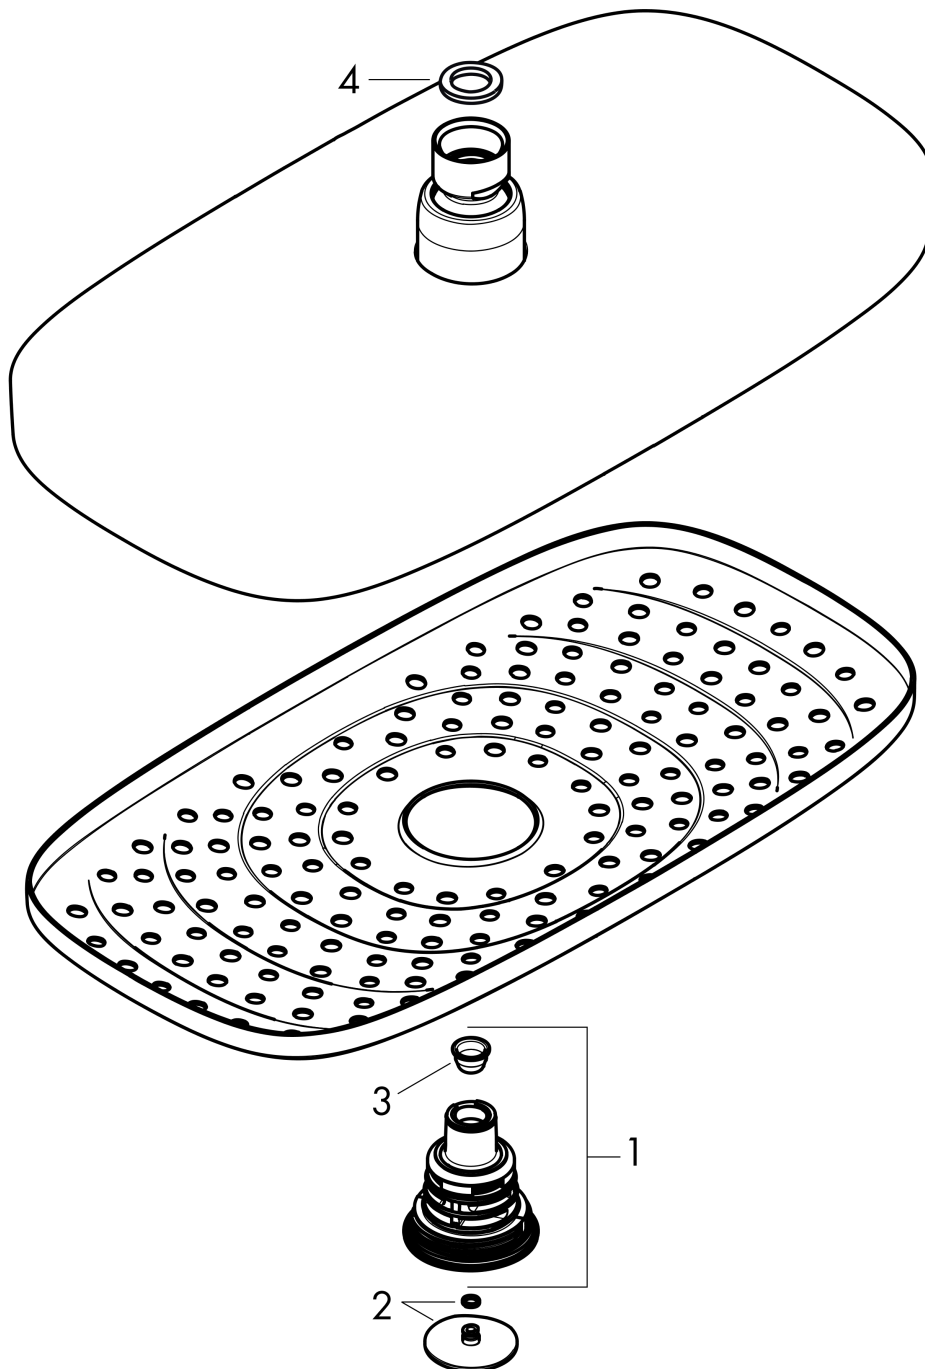

Raindance Select E
Showerhead 300 2-Jet, 2.5 GPM
 Finishes : **chrome** Part no. : **27387001**

Description

Features

- shower head size: 300 mm
- Spray modes: RainAir, Rain
- Select button for comfortable alternation of spray modes
- 146 no-clog spray channels
- Fully-finished matching spray face
- Flow: 2.5 GPM (9.5 L/Min)
- Spray face removable for cleaning

Item details

List Price \$ 763.00

Technology

Compliance

Product image

Scale drawing

Raindance Select E
Showerhead 300 2-Jet, 2.5 GPM
Finishes : **chrome** Part no. : **27387001**

Exploded drawing

Year of production: >01/14

Raindance Select E
Showerhead 300 2-Jet, 2.5 GPM
 Finishes : **chrome** Part no. : **27387001**

Spare parts list

Year of production: >01/14

Pos.	Description	Part no.	Price	PU
1	selector assy	98343001	-	1
2	cover	98344000	-	1
3	filter	97735000	-	1
4	flat seal	97674000	-	1
a	O-ring 3x1	98384000	-	1