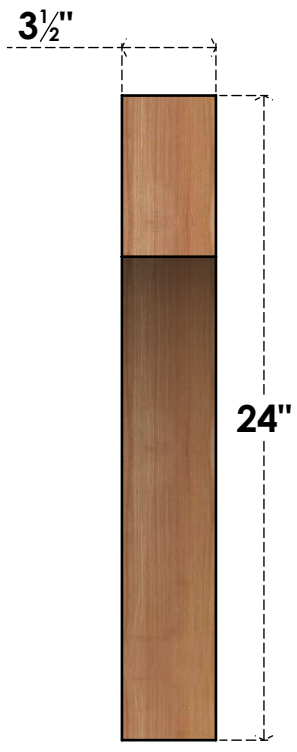

BRC04X24X24WTLOOSWR

3 1/2"W X 24"D X 24"H WESTLAKE SMOOTH BRACE, WESTERN RED CEDAR

SIDE

FRONT

EKENA MILLWORK
 2300 WEST MAIN ST.
 CLARKSVILLE, TX 75426
 TOLL FREE: 866-607-0453
 WWW.EKENAMILLWORK.COM

NOTES

1. INSTALLATION TO BE COMPLETED IN ACCORDANCE WITH MANUFACTURER'S SPECIFICATIONS.
2. DRAWING MAY NOT BE TO SCALE
3. THIS DRAWING IS INTENDED FOR DESIGN AND PLANNING PURPOSES ONLY.
4. ALL INFORMATION CONTAINED HEREIN WAS CURRENT AT THE TIME OF DEVELOPMENT BUT MUST BE REVIEWED AND APPROVED BY THE PRODUCT MANUFACTURER TO BE CONSIDERED ACCURATE.
5. PRODUCTS ARE NOT KILN DRIED. THIS ITEM IS UNIQUE AND WILL CONTAIN THE NATURAL VARIATIONS THAT THE WOOD SPECIES OFFERS. THIS MAY RESULT IN VARIATIONS UP TO 1/4"