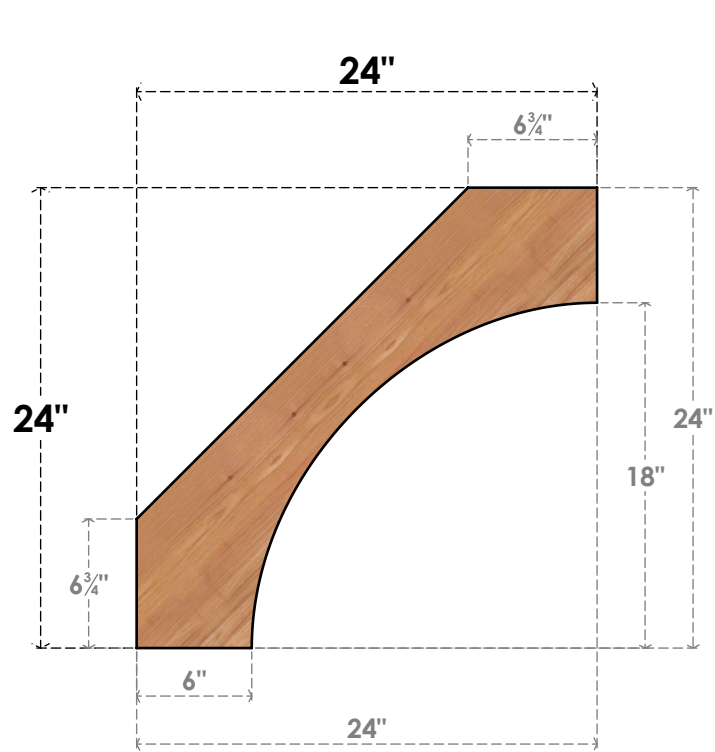

BRC04X24X24WTLOOSWR

3 1/2"W X 24"D X 24"H WESTLAKE SMOOTH BRACE, WESTERN RED CEDAR

SIDE

FRONT

EKENA MILLWORK
 2300 WEST MAIN ST.
 CLARKSVILLE, TX 75426
 TOLL FREE: 866-607-0453
 WWW.EKENAMILLWORK.COM

NOTES