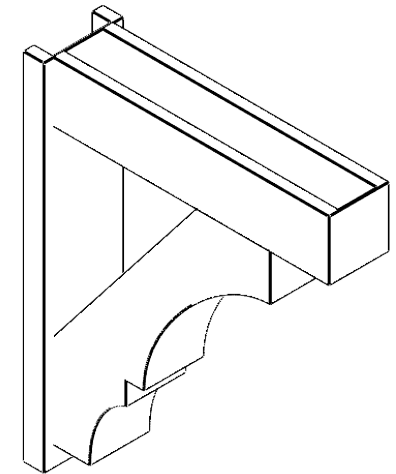

ITEM NUMBER: OUTUROC060X080X30000X36000X060X020X060BOA44RCPR

6"W TOP X 8"W BACK X 30"D X 36"H X 6"T TOP X 2"T BACK TIMBERTHANE ROUGH CEDAR BALBOA FAUX WOOD OPEN OUTLOOKER, BLOCK TOP AND BACK, 6"W CLOSED BRACE, PRIMED TAN

SIDE PROFILE

FRONT PROFILE

ISOMETRIC

EKENA MILLWORK
2300 WEST MAIN ST.
CLARKSVILLE, TX 75426
TOLL FREE: 866-607-0453
WWW.EKENAMILLWORK.COM

NOTES

1. INSTALLATION TO BE COMPLETED IN ACCORDANCE WITH MANUFACTURER'S SPECIFICATIONS.
2. DRAWING MAY NOT BE TO SCALE
3. THIS DRAWING IS INTENDED FOR DESIGN AND PLANNING PURPOSES ONLY.
4. ALL INFORMATION CONTAINED HEREIN WAS CURRENT AT THE TIME OF DEVELOPMENT BUT MUST BE REVIEWED AND APPROVED BY THE PRODUCT MANUFACTURER TO BE CONSIDERED ACCURATE.
5. TIMBERTHANE ARCHITECTURAL PRODUCTS ARE MADE FROM HIGH DENSITY URETHANE AND COME FACTORY PRIMED