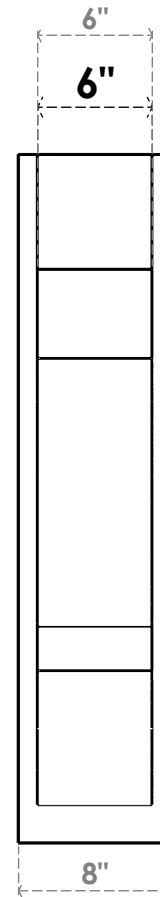

ITEM NUMBER: OUTUROC060X080X30000X36000X060X020X060BOA44RCPR

6"W TOP X 8"W BACK X 30"D X 36"H X 6"T TOP X 2"T BACK TIMBERTHANE ROUGH CEDAR BALBOA FAUX WOOD OPEN OUTLOOKER, BLOCK TOP AND BACK, 6"W CLOSED BRACE, PRIMED TAN

SIDE PROFILE

FRONT PROFILE

ISOMETRIC

EKENA MILLWORK
2300 WEST MAIN ST.
CLARKSVILLE, TX 75426
TOLL FREE: 866-607-0453
WWW.EKENAMILLWORK.COM

NOTES

1. INSTALLATION TO BE COMPLETED IN ACCORDANCE WITH MANUFACTURER'S SPECIFICATIONS.
2. DRAWING MAY NOT BE TO SCALE
3. THIS DRAWING IS INTENDED FOR DESIGN AND PLANNING PURPOSES ONLY.
4. ALL INFORMATION CONTAINED HEREIN WAS CURRENT AT THE TIME OF DEVELOPMENT BUT MUST BE REVIEWED AND APPROVED BY THE PRODUCT MANUFACTURER TO BE CONSIDERED ACCURATE.
5. TIMBERTHANE ARCHITECTURAL PRODUCTS ARE MADE FROM HIGH DENSITY URETHANE AND COME FACTORY PRIMED