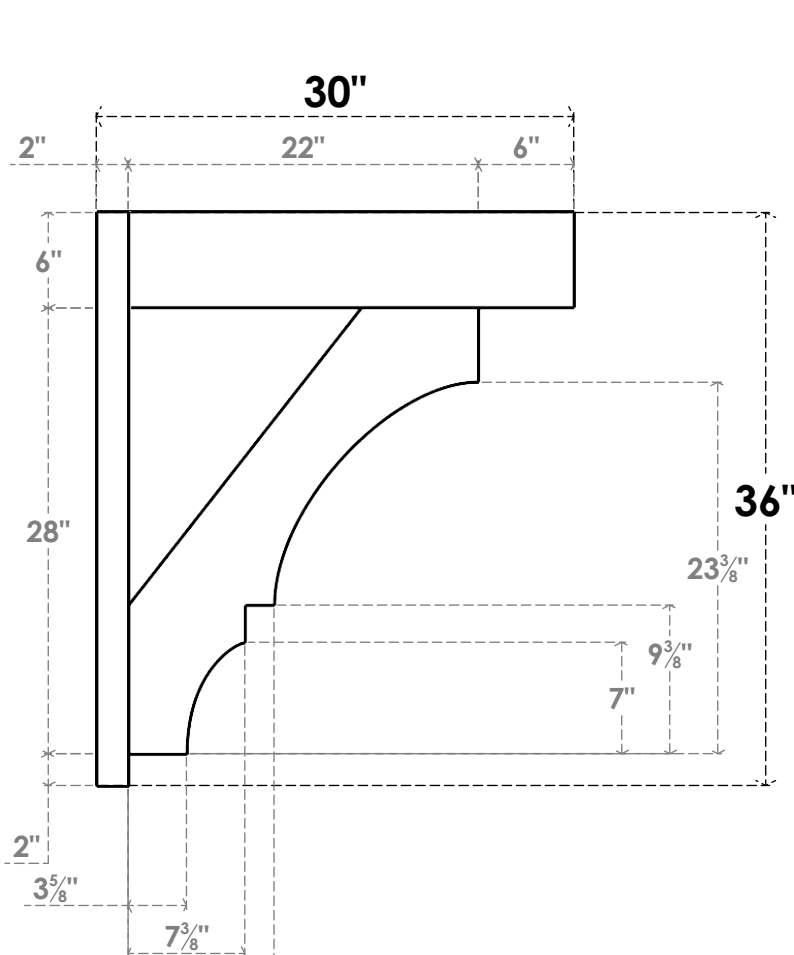

ITEM NUMBER: OUTUROC060X080X30000X36000X060X020X060BOA44RCPR

6"W TOP X 8"W BACK X 30"D X 36"H X 6"T TOP X 2"T BACK TIMBERTHANE ROUGH CEDAR BALBOA FAUX WOOD OPEN OUTLOOKER, BLOCK TOP AND BACK, 6"W CLOSED BRACE, PRIMED TAN

SIDE PROFILE

FRONT PROFILE

ISOMETRIC

EKENA MILLWORK
2300 WEST MAIN ST.
CLARKSVILLE, TX 75426
TOLL FREE: 866-607-0453
WWW.EKENAMILLWORK.COM

NOTES

1. INSTALLATION TO BE COMPLETED IN ACCORDANCE WITH MANUFACTURER'S SPECIFICATIONS.
2. DRAWING MAY NOT BE TO SCALE
3. THIS DRAWING IS INTENDED FOR DESIGN AND PLANNING PURPOSES ONLY.
4. ALL INFORMATION CONTAINED HEREIN WAS CURRENT AT THE TIME OF DEVELOPMENT BUT MUST BE REVIEWED AND APPROVED BY THE PRODUCT MANUFACTURER TO BE CONSIDERED ACCURATE.
5. TIMBERTHANE ARCHITECTURAL PRODUCTS ARE MADE FROM HIGH DENSITY URETHANE AND COME FACTORY PRIMED