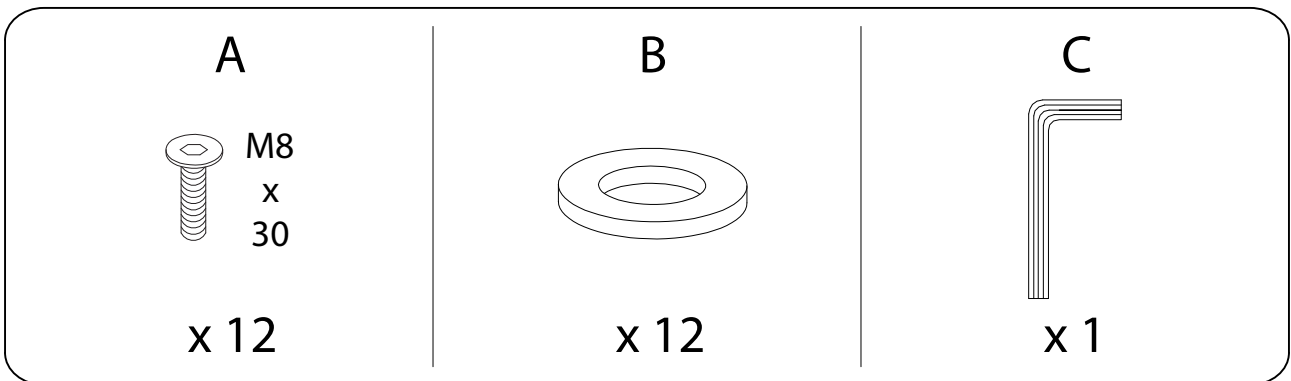

Diagram showing a warning symbol (triangle with exclamation mark) above a box containing an L-shaped metal bracket and a crossed-out power drill. To the right is a clock icon with the text "15'" below it.

Diagram showing a warning symbol (triangle with exclamation mark) above a box containing a rectangular block on a textured surface and a crossed-out block with a downward arrow. To the right is a person icon with the text "1" below it.

1

<p>1</p>  <p>x 1</p>	<p>2</p>  <p>x 4</p>	<p>A</p>  <p>M8 x 30</p> <p>x 12</p>	<p>B</p>  <p>x 12</p>	<p>C</p>  <p>x 1</p>
---	---	---	--	---