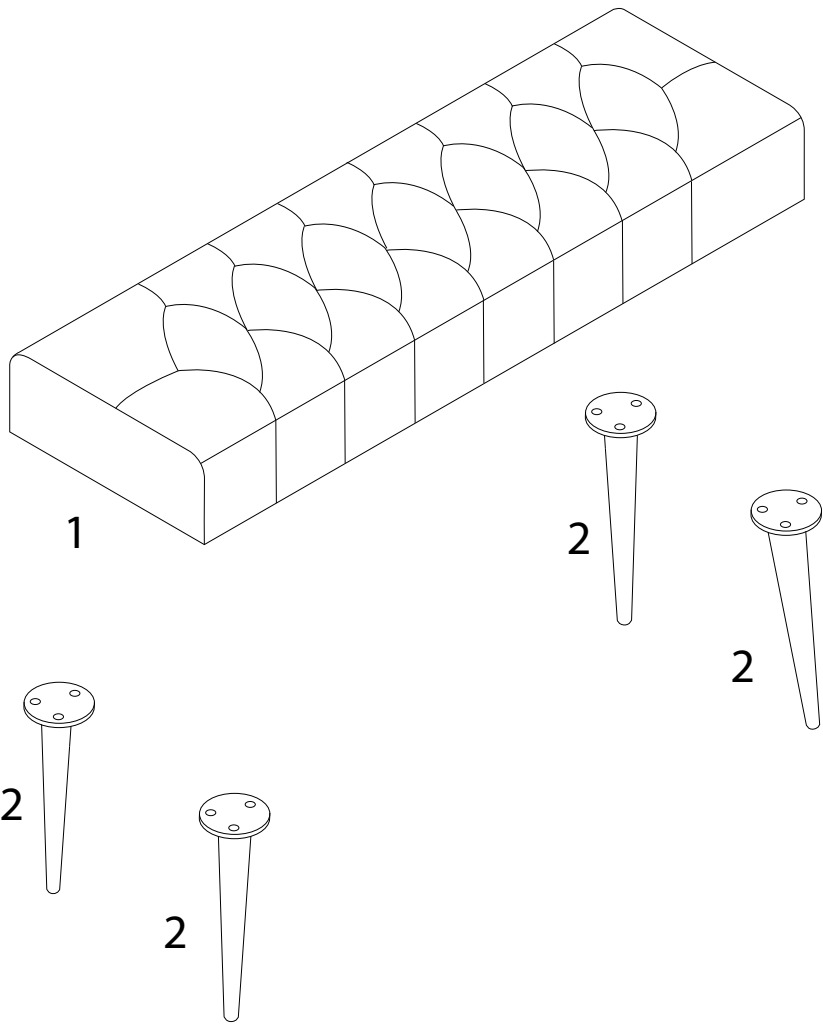

Diagram showing a warning symbol (triangle with exclamation mark) above a box containing an L-shaped metal bracket and a crossed-out power drill. To the right is a clock icon with the text "15'" below it.

Diagram showing a warning symbol (triangle with exclamation mark) above a box containing a rectangular block on a textured surface and a crossed-out block with a downward arrow. To the right is a person icon with the text "1" below it.

1

<p>1</p>  <p>x 1</p>	<p>2</p>  <p>x 4</p>	<p>A</p>  <p>M8 x 30</p> <p>x 12</p>	<p>B</p>  <p>x 12</p>	<p>C</p>  <p>x 1</p>
---	---	---	--	---