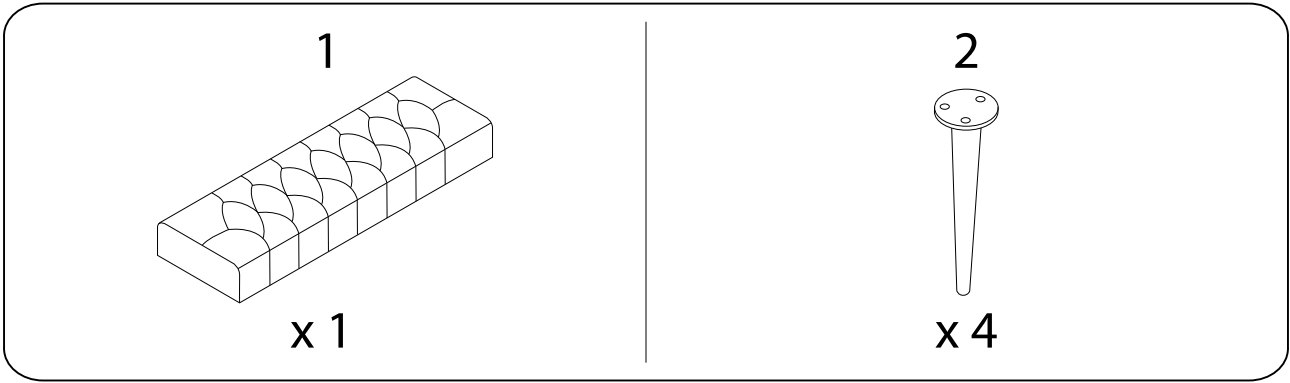

Diagram showing a warning symbol (triangle with exclamation mark) above a box containing an L-shaped metal bracket and a crossed-out power drill. To the right is a clock icon with the text "15'" below it.

Diagram showing a warning symbol (triangle with exclamation mark) above a box containing a rectangular block on a textured surface and a crossed-out block with a downward arrow. To the right is a person icon with the text "1" below it.

1

<p>1</p>  <p>x 1</p>	<p>2</p>  <p>x 4</p>	<p>A</p>  <p>M8 x 30</p> <p>x 12</p>	<p>B</p>  <p>x 12</p>	<p>C</p>  <p>x 1</p>
---	---	---	--	---