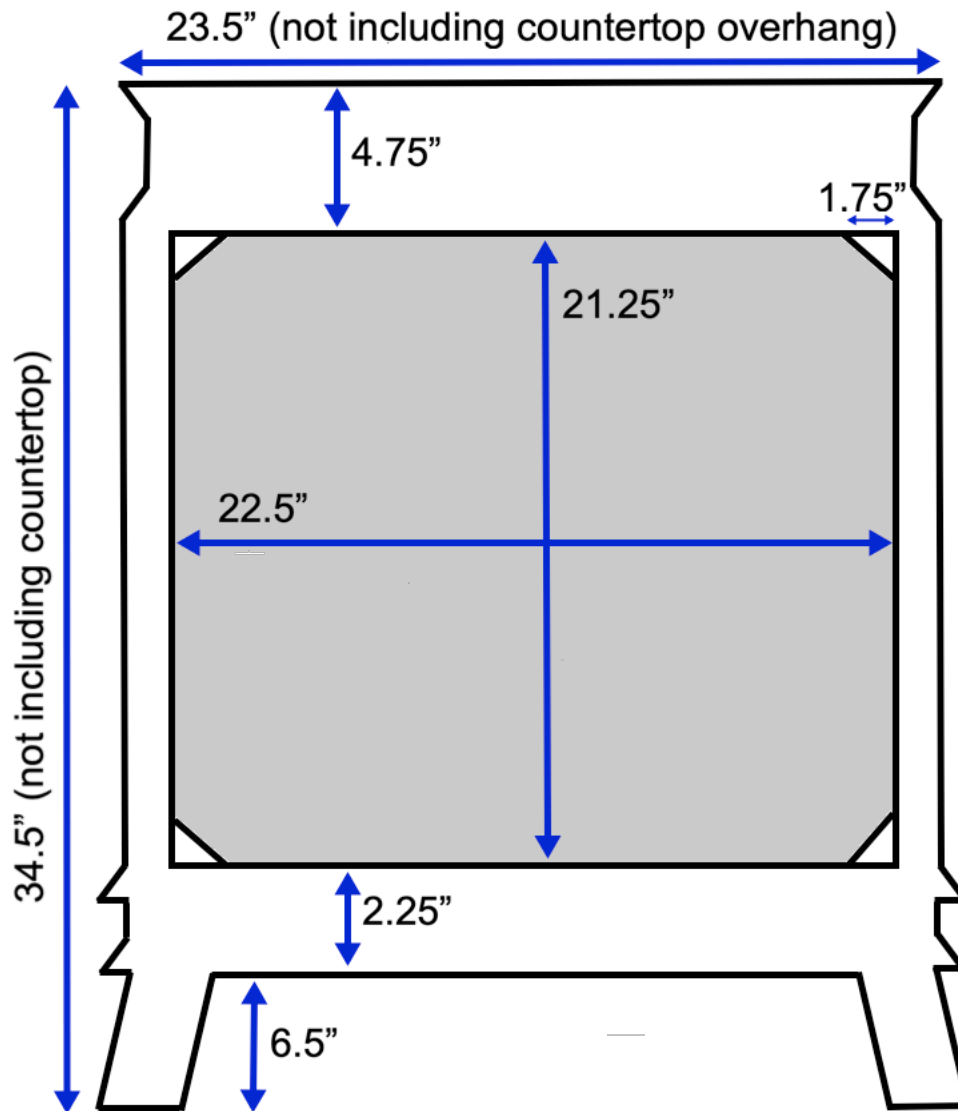

24-inch Vanity (Back View)

All measurements are approximate and rounded to the nearest quarter inch.
Please allow for a slight margin of error.