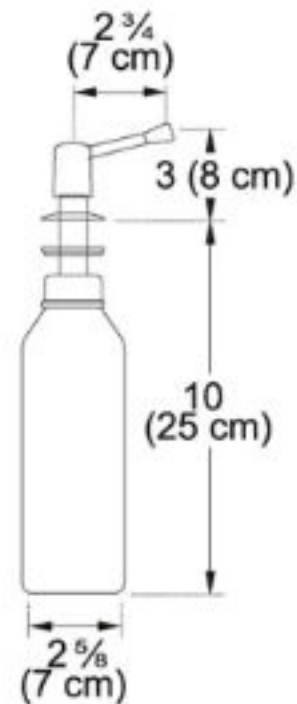

# SPECIFICATION SHEET

PRODUCT FAMILY: Kitchen solutions FINISH: Satin Nickel SERIES: SOAP DISPENSER MODEL: 902-SN

## Product Information

FUN# 119.0080.614

US Part Number 902-SN