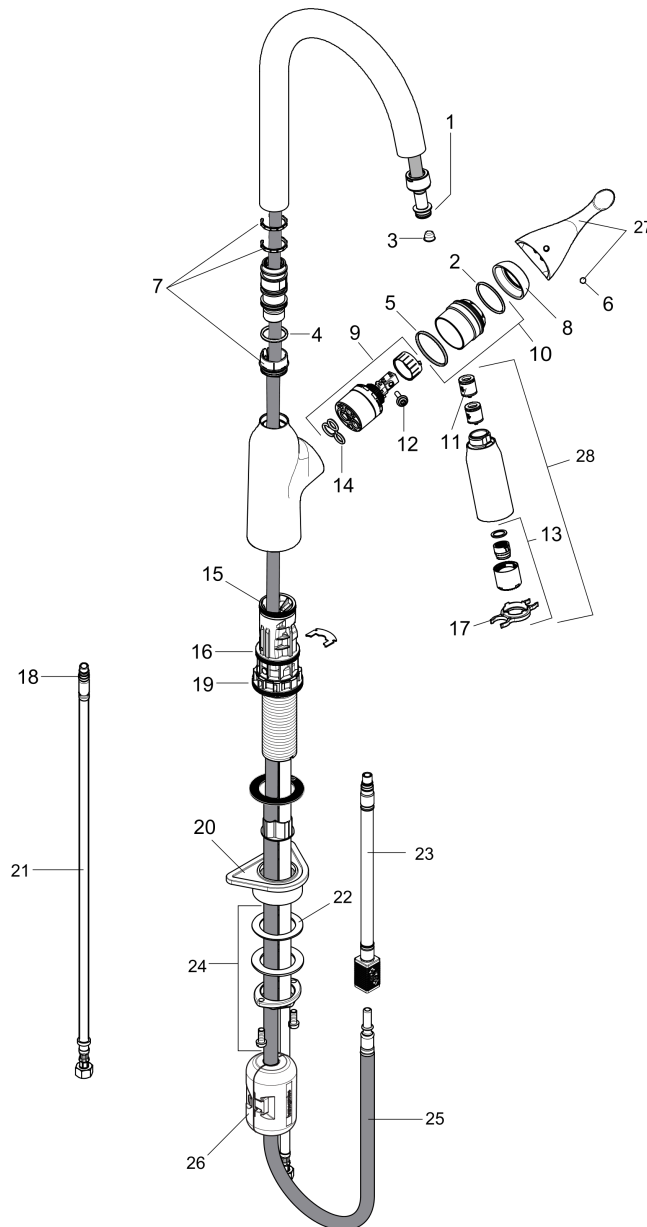

Allegro N
Prep Kitchen Faucet, 2-Spray Pull-Down, 1.75 GPM
 Finishes : **steel optic** Part no. : **71844801**

Description

Features

- Swivel range 360°
- Laminar spray, needle spray
- Toggle spray diverter
- MagFit magnetic sprayhead docking
- deck mounted
- Flow: 1.75 GPM (6.6 L/Min)
- Ceramic cartridge
- 3/8" hoses
- Integrated double backflow prevention

Item details

List Price \$ 684.00

Technology

Compliance

Product image

Scale drawing

Allegro N
Prep Kitchen Faucet, 2-Spray Pull-Down, 1.75 GPM
 Finishes : **steel optic** Part no. : **71844801**

Exploded drawing

Year of production: >10/20

Allegro N
Prep Kitchen Faucet, 2-Spray Pull-Down, 1.75 GPM
 Finishes : **steel optic** Part no. : **71844801**

Spare parts list

Year of production: >10/20

Pos.	Description	Part no.	Price	PU
1	O-ring 11x2	98127000	-	1
2	O-Ring 32x2	98193000	-	1
3	filter	97735000	-	1
4	O-ring 21x2,5	98211000	-	1
5	O-ring 36x2	98156000	-	1
6	screw cover	96338000	-	1
7	set of lever collars	98365000	-	1
8	flange	97406800	-	1
9	cartridge, assy	92730000	-	1
10	nut	93346000	-	1
11	non return valve	93218000	-	1
12	locking screw for handle	95140000	-	1
13	spray former	93342000	-	1
14	seal	95008000	-	1
15	O-ring 30x1,5	98433000	-	1
16	O-ring 38x2	98396000	-	1
17	service tool	95910000	-	1
18	O-ring 6,6x1,6	93019000	-	1
19	O-ring 44x2,5	98162000	-	1
20	support	97523000	-	1
21	connection hose 35½" M8x0,75 3/8"	96316001	-	1
22	lever collar	97548000	-	1
23	connection hose 600 mm M10x1	95561000	-	1
24	fixing set (special)	93253000	-	1
25	hose 1,50 m	88624000	-	1
26	weight	98551000	-	1
27	handle	93496800	-	1