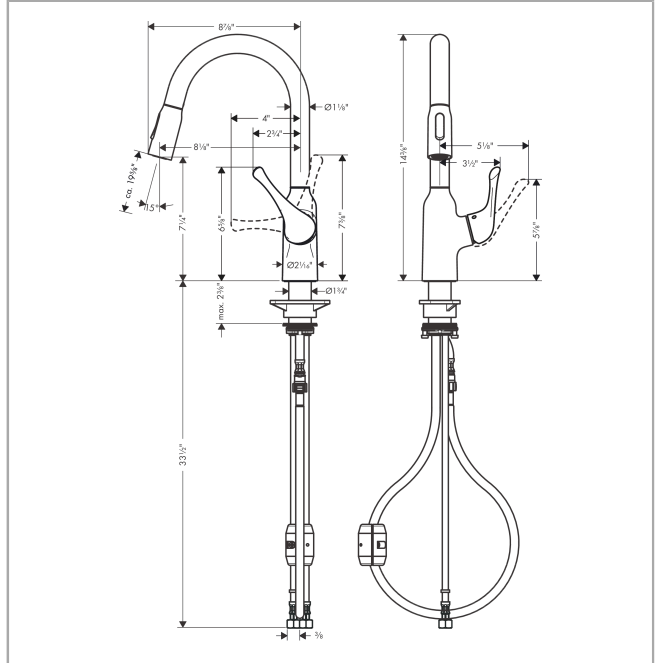

Allegro N
Prep Kitchen Faucet, 2-Spray Pull-Down, 1.75 GPM
 Finishes : **steel optic** Part no. : **71844801**

Description

Features

- Swivel range 360°
- Laminar spray, needle spray
- Toggle spray diverter
- MagFit magnetic sprayhead docking
- deck mounted
- Flow: 1.75 GPM (6.6 L/Min)
- Ceramic cartridge
- 3/8" hoses
- Integrated double backflow prevention

Item details

List Price \$ 684.00

Technology

Compliance

Product image

Scale drawing

Allegro N
Prep Kitchen Faucet, 2-Spray Pull-Down, 1.75 GPM
 Finishes : **steel optic** Part no. : **71844801**

Exploded drawing

Year of production: >10/20

Allegro N
Prep Kitchen Faucet, 2-Spray Pull-Down, 1.75 GPM
 Finishes : **steel optic** Part no. : **71844801**

Spare parts list

Year of production: >10/20

Pos.	Description	Part no.	Price	PU
1	O-ring 11x2	98127000	-	1
2	O-Ring 32x2	98193000	-	1
3	filter	97735000	-	1
4	O-ring 21x2,5	98211000	-	1
5	O-ring 36x2	98156000	-	1
6	screw cover	96338000	-	1
7	set of lever collars	98365000	-	1
8	flange	97406800	-	1
9	cartridge, assy	92730000	-	1
10	nut	93346000	-	1
11	non return valve	93218000	-	1
12	locking screw for handle	95140000	-	1
13	spray former	93342000	-	1
14	seal	95008000	-	1
15	O-ring 30x1,5	98433000	-	1
16	O-ring 38x2	98396000	-	1
17	service tool	95910000	-	1
18	O-ring 6,6x1,6	93019000	-	1
19	O-ring 44x2,5	98162000	-	1
20	support	97523000	-	1
21	connection hose 35½" M8x0,75 3/8"	96316001	-	1
22	lever collar	97548000	-	1
23	connection hose 600 mm M10x1	95561000	-	1
24	fixing set (special)	93253000	-	1
25	hose 1,50 m	88624000	-	1
26	weight	98551000	-	1
27	handle	93496800	-	1