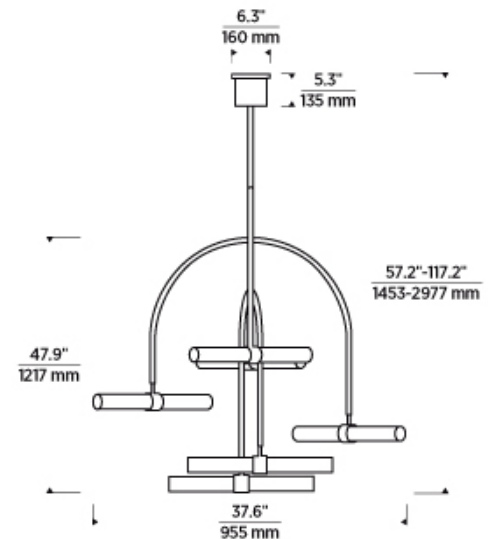

Nightshade Black

Nightshade Black
3/4 View

Natural Brass

Natural Brass 3/4
View

ORDERING INFORMATION

700CLM	SHAPE OR SIZE	FINISH	LAMP
	6-LIGHT 6	NB NATURAL BRASS B NIGHTSHADE BLACK	-LED930 INTEGRATED LED 90 CRI 3000K 120V

This product can mount to either a 4" square electrical box with round plaster ring or an octagon electrical box.

700CLM _____

JOB NAME _____

NOTES _____

COLUMN 6-LIGHT CHANDELIER

VISUAL COMFORT & Co.

SPECIFICATIONS

PRIMARY MATERIAL	Aluminum
SHADE MATERIAL	Glass
NET WEIGHT	17 lbs
HEIGHT	47.9in
WIDTH	37.6in
LENGTH	37.6in
UP LIGHT / DOWN LIGHT / BOTH?	
WET LISTED	
DAMP LISTED	
DRY LISTED	
MIN. HANGING HEIGHT	57.2in
MAX HANGING HEIGHT	117.2in
TOTAL CORD LENGTH	
TOTAL STEM LENGTH	Up to 60in
STEM QTY	6
SLOPED CEILING ADAPTABLE?	No
GENERAL LISTING	UL Listed
INCLUDES	