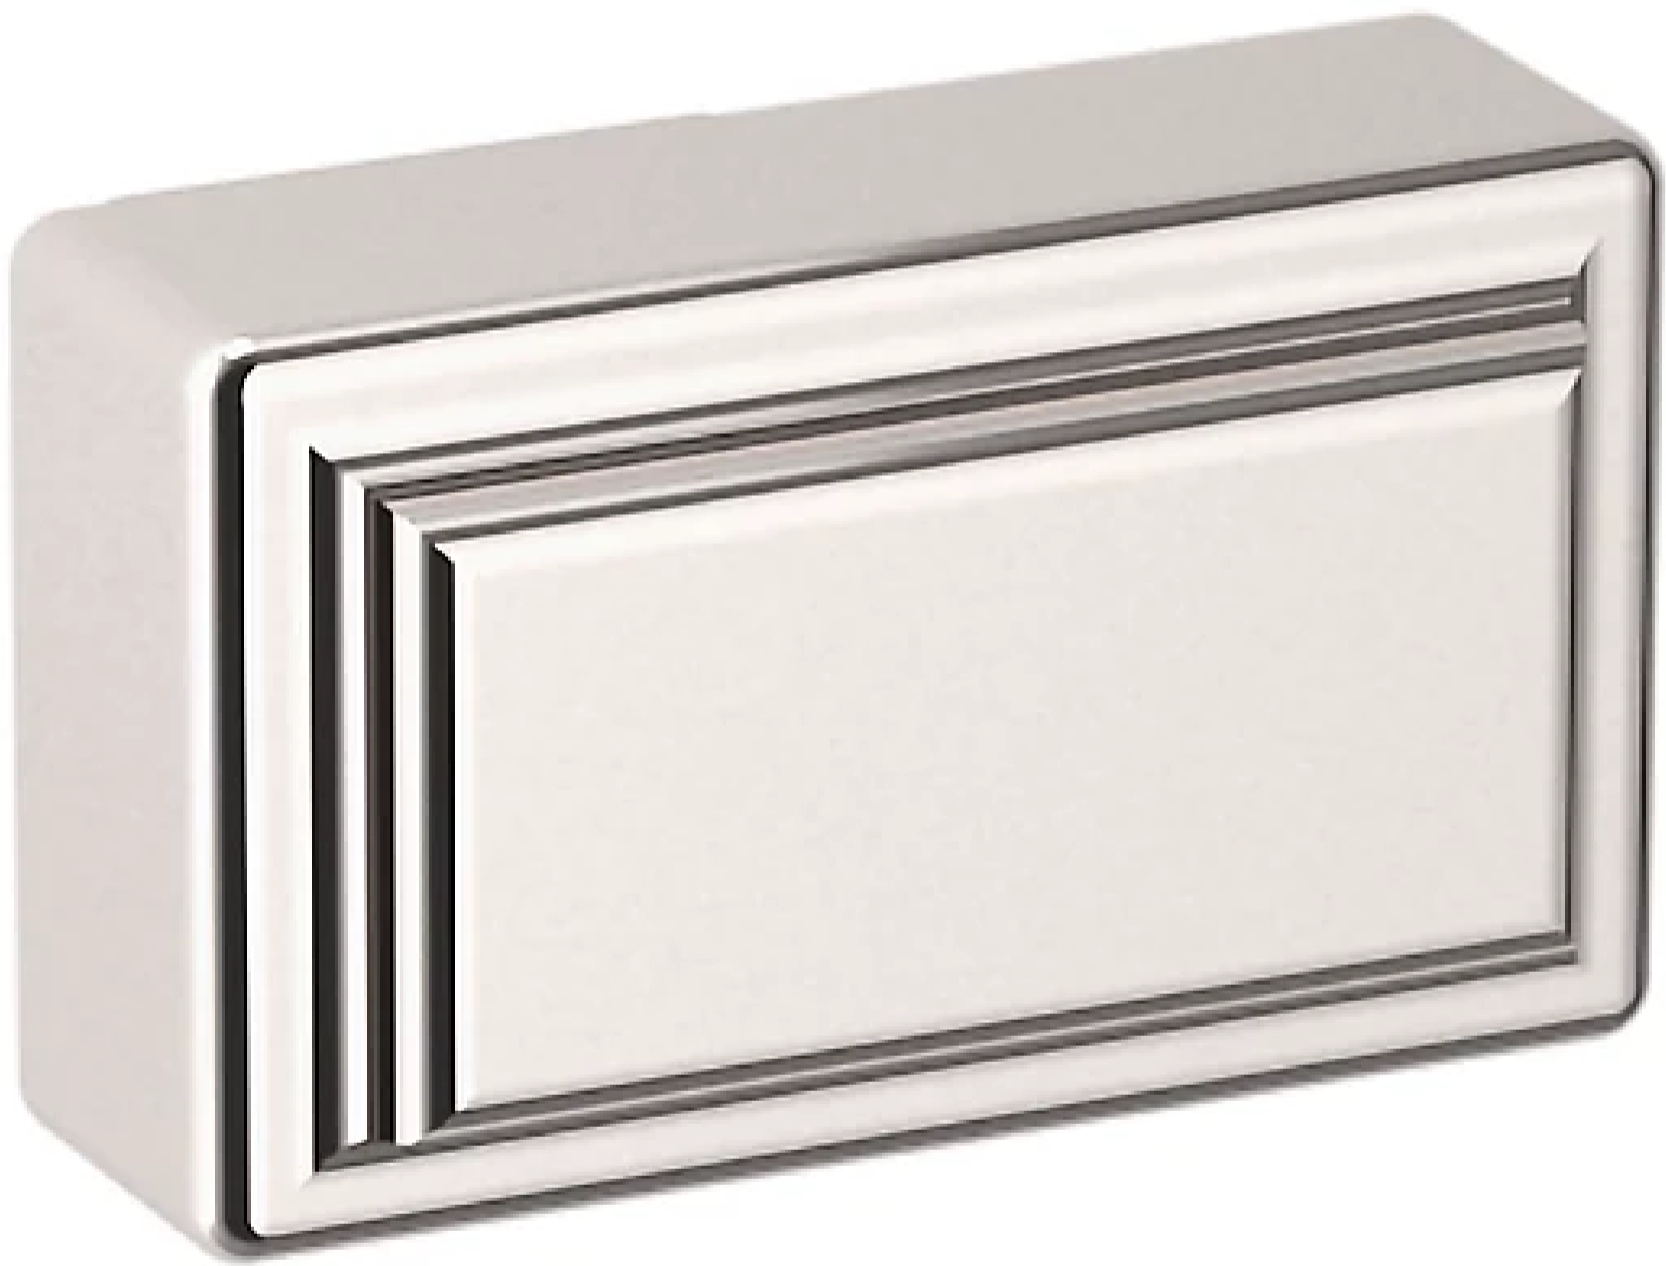

# 4425 RECTANGLE RAISED KNOB

## SPECIFICATIONS

STYLE	Traditional
CABINET KNOB DIAMETER	1.5
PROJECTION	1.1

### Key Features

- ✓ This family is available in a knob, and 4", 6", 12", and 18" Pull
- ✓ Solid brass construction, feeling the difference in quality in every piece of cabinet hardware.
- ✓ Reminiscent of the finest silver, our Polished Nickel finish is nickel-plated brass, that has a high gloss finish. The beauty of Nickel with the weight of brass, all covered by our Limited Lifetime Finish™ Warranty.
- ✓ Mounting Hardware included