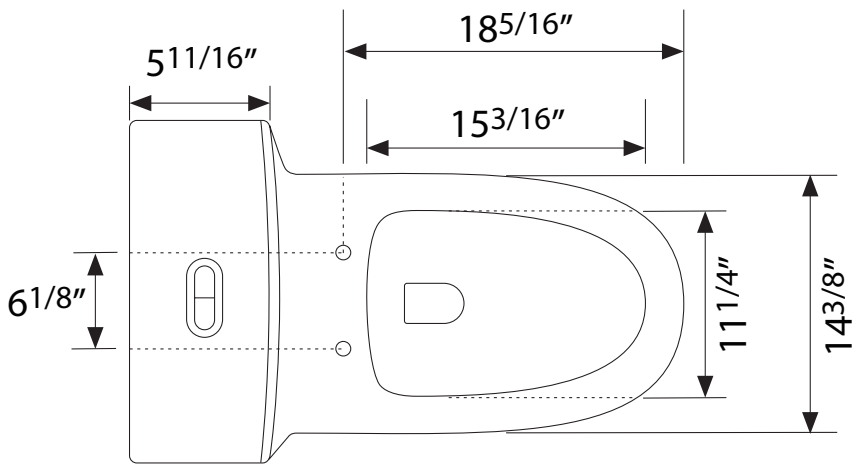

DIMENSION DETAILS

ONE-PIECE TOILET

PRODUCT
INSTRUCTION
VIDEO

GP-BL151R-OPT

(BL151R-OPT)

PRODUCT SIZE

Top View

Back View

Side View

Front View