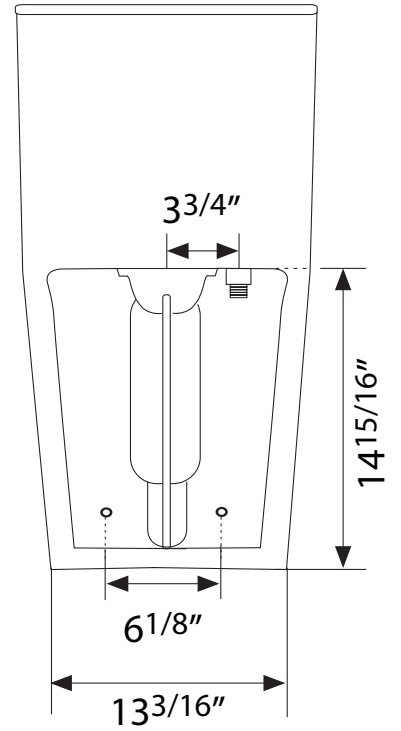

DIMENSION DETAILS

ONE-PIECE TOILET

PRODUCT
INSTRUCTION
VIDEO

GP-BL151R-OPT

(BL151R-OPT)

PRODUCT SIZE

Top View

Back View

Side View

Front View