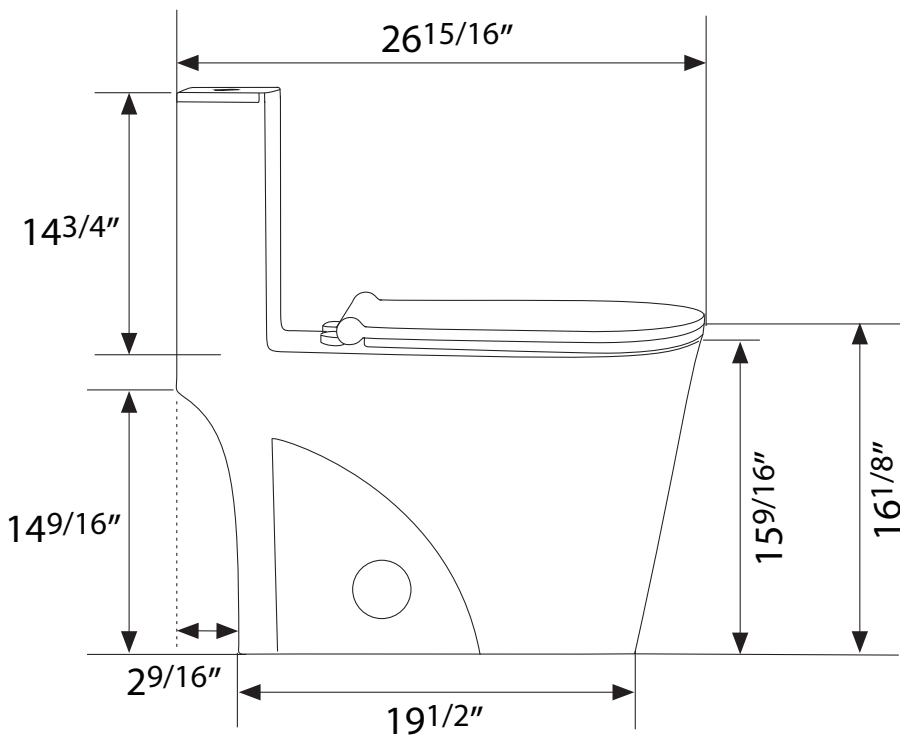

DIMENSION DETAILS

ONE-PIECE TOILET

PRODUCT
INSTRUCTION
VIDEO

GP-BL151R-OPT

(BL151R-OPT)

PRODUCT SIZE

Top View

Back View

Side View

Front View