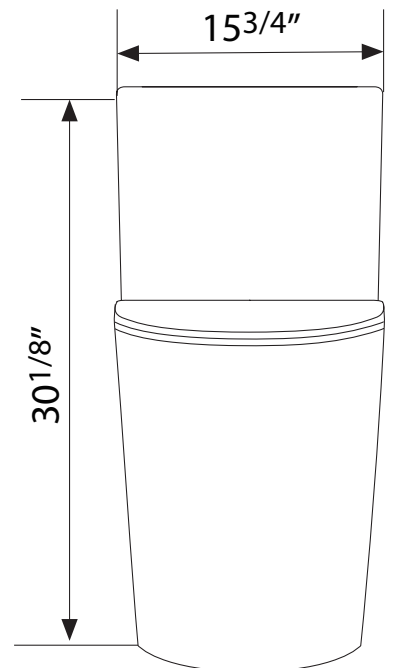

DIMENSION DETAILS

ONE-PIECE TOILET

PRODUCT
INSTRUCTION
VIDEO

GP-BL151R-OPT

(BL151R-OPT)

PRODUCT SIZE

Top View

Back View

Side View

Front View