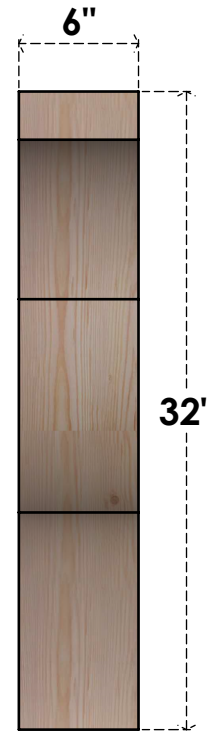

BRC06X26X32FST00RDF

6"W X 26"D X 32"H FUNSTON ROUGH SAWN BRACE, DOUGLAS FIR

SIDE

FRONT

EKENA MILLWORK
 2300 WEST MAIN ST.
 CLARKSVILLE, TX 75426
 TOLL FREE: 866-607-0453
 WWW.EKENAMILLWORK.COM

NOTES

1. INSTALLATION TO BE COMPLETED IN ACCORDANCE WITH MANUFACTURER'S SPECIFICATIONS.
2. DRAWING MAY NOT BE TO SCALE
3. THIS DRAWING IS INTENDED FOR DESIGN AND PLANNING PURPOSES ONLY.
4. ALL INFORMATION CONTAINED HEREIN WAS CURRENT AT THE TIME OF DEVELOPMENT BUT MUST BE REVIEWED AND APPROVED BY THE PRODUCT MANUFACTURER TO BE CONSIDERED ACCURATE.
5. PRODUCTS ARE NOT KILN DRIED. THIS ITEM IS UNIQUE AND WILL CONTAIN THE NATURAL VARIATIONS THAT THE WOOD SPECIES OFFERS. THIS MAY RESULT IN VARIATIONS UP TO 1/4"