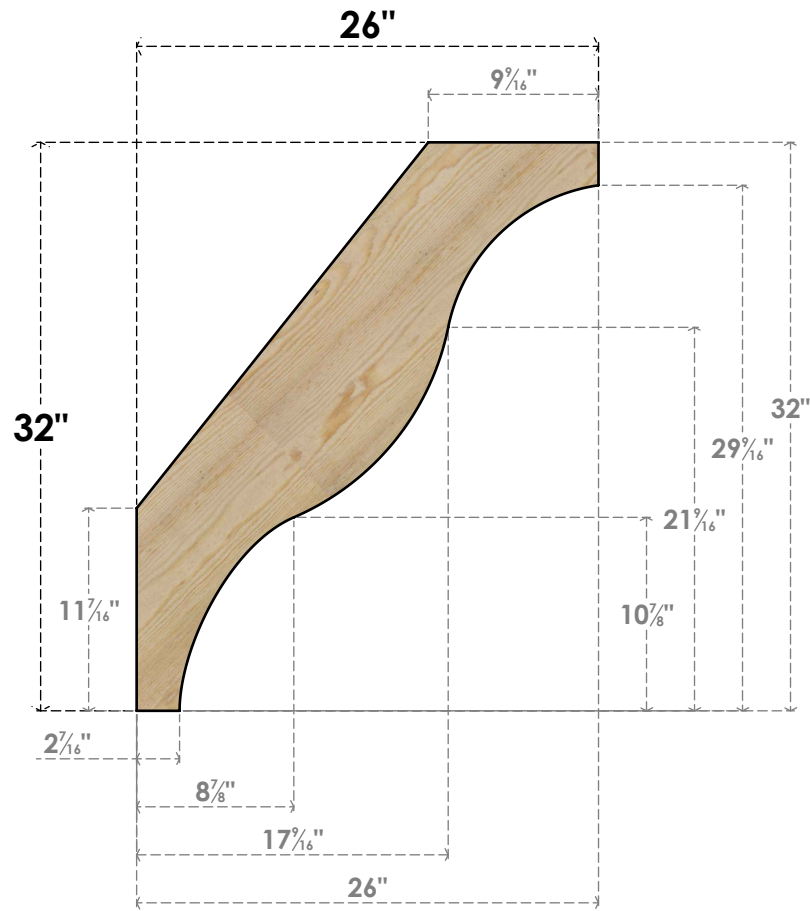

BRC06X26X32FST00RDF

6"W X 26"D X 32"H FUNSTON ROUGH SAWN BRACE, DOUGLAS FIR

SIDE

FRONT

EKENA MILLWORK
 2300 WEST MAIN ST.
 CLARKSVILLE, TX 75426
 TOLL FREE: 866-607-0453
 WWW.EKENAMILLWORK.COM

NOTES

1. INSTALLATION TO BE COMPLETED IN ACCORDANCE WITH MANUFACTURER'S SPECIFICATIONS.
2. DRAWING MAY NOT BE TO SCALE
3. THIS DRAWING IS INTENDED FOR DESIGN AND PLANNING PURPOSES ONLY.
4. ALL INFORMATION CONTAINED HEREIN WAS CURRENT AT THE TIME OF DEVELOPMENT BUT MUST BE REVIEWED AND APPROVED BY THE PRODUCT MANUFACTURER TO BE CONSIDERED ACCURATE.
5. PRODUCTS ARE NOT KILN DRIED. THIS ITEM IS UNIQUE AND WILL CONTAIN THE NATURAL VARIATIONS THAT THE WOOD SPECIES OFFERS. THIS MAY RESULT IN VARIATIONS UP TO 1/4"