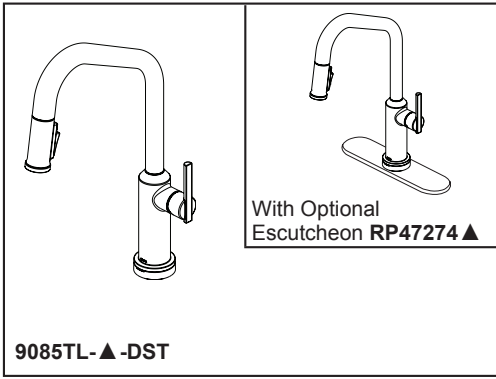

STANDARD SPECIFICATIONS:

- Maximum 1.8 gpm @ 60 psi, 6.8 L/min @ 414 kPa
- One or three hole mount (escutcheon not included, order separately)
- Diamond coated ceramic cartridge
- 3/8" O.D. straight, staggered PEX supply lines
- Spout rotates 360°
- Red/blue indicator RP104130 (not included)
- Three-function wand; Aerated stream, spray or Proclean™
- Dual check valves
- LED indicator light signals on-off, water temperature and when batteries run low
- Uses 6 AA (included) or 6 C (not included) batteries
- Optional EP102157 120V AC adapter available (3-prong grounded outlet required)
- Toggle between Touchless and Touch2O® only settings

COMPLIES WITH:

- ASME A112.18.1 / CSA B125.1
- NSF/ANSI/CAN 61 & 372
- ♿ ICC/ANSI A117.1 - Valve control only

9085TL-▲-DST

▲ Designate proper finish suffix

Delta Faucet Company reserves the right (1) to make changes in specifications and materials, and (2) to change or discontinue models, both without notice or obligation. Dimensions are for reference only. See current full-line price book or www.deltafaucet.com for finish options and product availability.