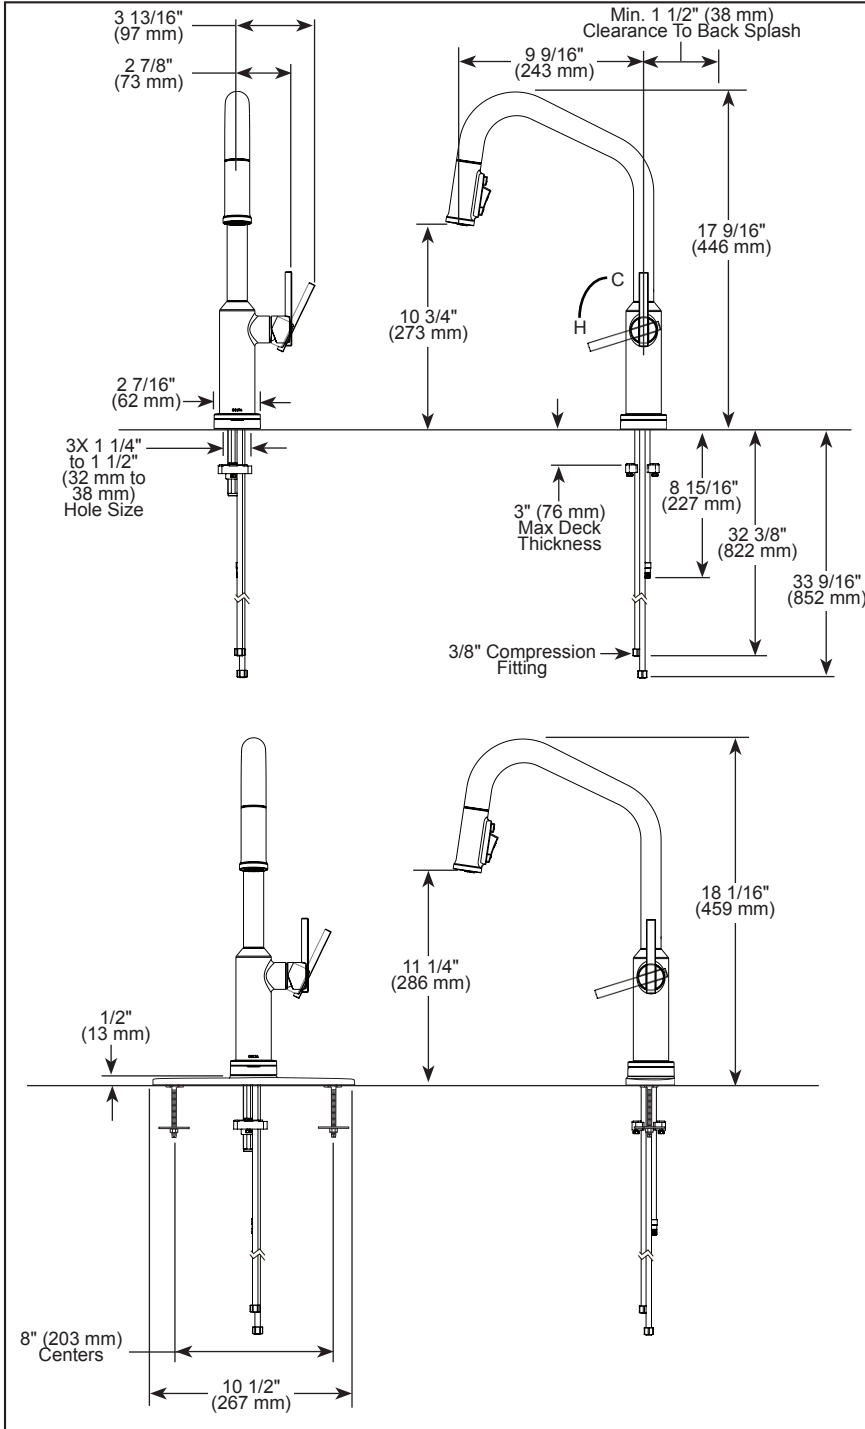

STANDARD SPECIFICATIONS:

- Maximum 1.8 gpm @ 60 psi, 6.8 L/min @ 414 kPa
- One or three hole mount (escutcheon not included, order separately)
- Diamond coated ceramic cartridge
- 3/8" O.D. straight, staggered PEX supply lines
- Spout rotates 360°
- Red/blue indicator RP104130 (not included)
- Three-function wand; Aerated stream, spray or Proclean™
- Dual check valves
- LED indicator light signals on-off, water temperature and when batteries run low
- Uses 6 AA (included) or 6 C (not included) batteries
- Optional EP102157 120V AC adapter available (3-prong grounded outlet required)
- Toggle between Touchless and Touch2O® only settings

COMPLIES WITH:

- ASME A112.18.1 / CSA B125.1
- NSF/ANSI/CAN 61 & 372
- ♿ ICC/ANSI A117.1 - Valve control only

9085TL-▲-DST

▲ Designate proper finish suffix

Delta Faucet Company reserves the right (1) to make changes in specifications and materials, and (2) to change or discontinue models, both without notice or obligation. Dimensions are for reference only. See current full-line price book or www.deltafaucet.com for finish options and product availability.

DSP-K-9085TL-DST Rev. A

Delta Faucet Company

55 E. 111th Street, Carmel, IN 46280
 350 South Edgeware Road, St. Thomas, ON N5P 4L1
 © 2025 Delta Faucet Company