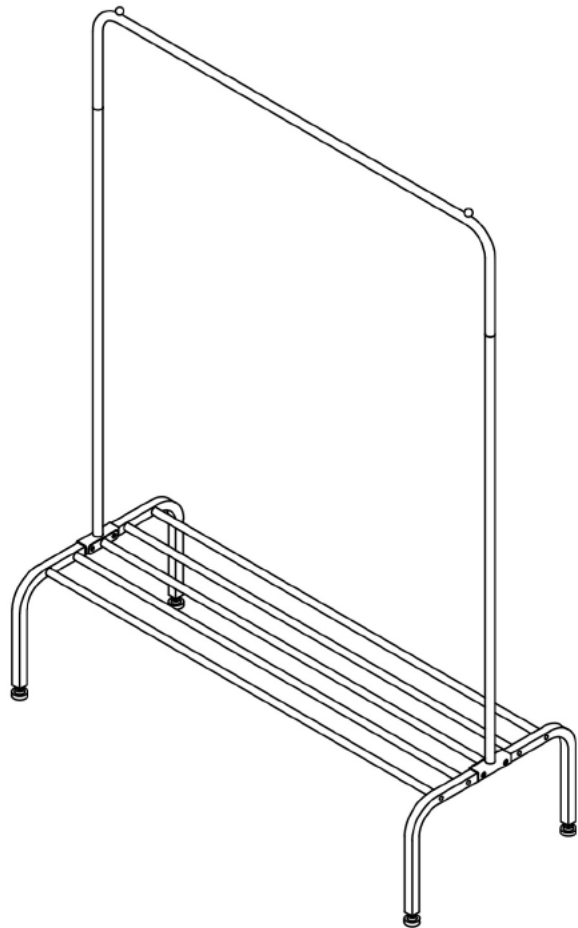

ASSEMBLY INSTRUCTION

WARRANTY:

We stand behind our products & service with confidence! If parts damaged or missing please feel free to contact us for a FREE REPLACEMENT.

We warranty this product to be free from defects in materials. This warranty covers one year from the date of original purchase.

NOTES:

- The item is only intended to be used indoors. The product must be assembled and used in accordance with the provisions of the manual.
- It is recommended that assembly is undertaken by about 2 adults. Please read assembly instructions before assembly and strictly adhere to each step outlined. Estimated assembly time is 30 minutes.

WARNING:

- **WARNING FOR YOUNG CHILDREN** - This product contains small components, please ensure that they are kept away from small children while assembling.