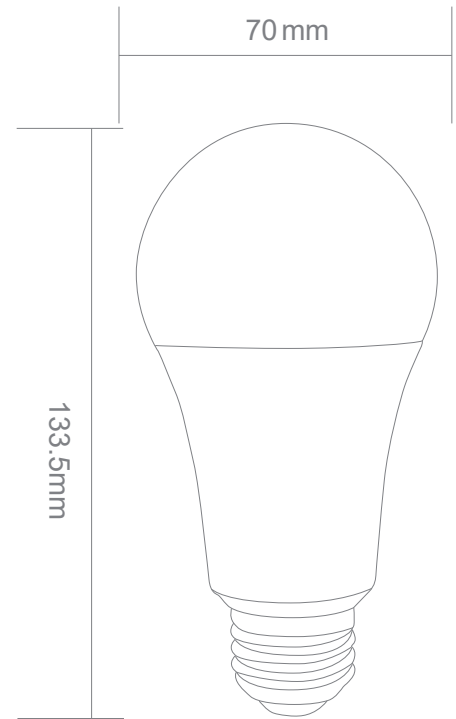

Product Operation