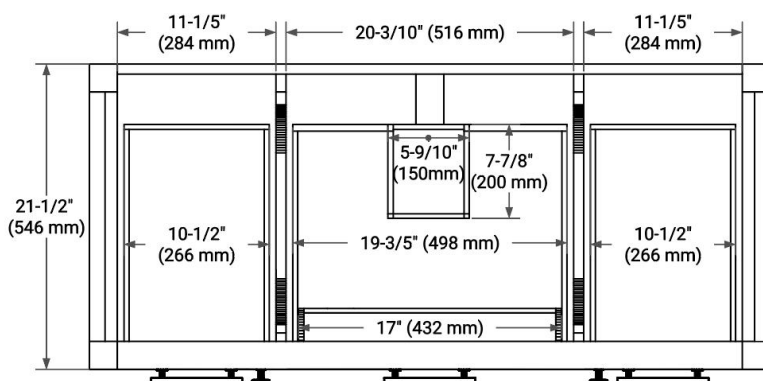

48" SINGLE SINK BASE CABINET

BASE CABINET DIMENSIONS

48" W x 21.5" D x 34.5" H

FEATURES

- Solid Oak wood and Plywood veneers
- Soft-close system
- Dovetail construction
- 45 degrees fall-out drawer
- Natural rattan-decorated doors

AVAILABLE COLORS

Oak

HARDWARE FINISHES

Matte Black

PLAN VIEW