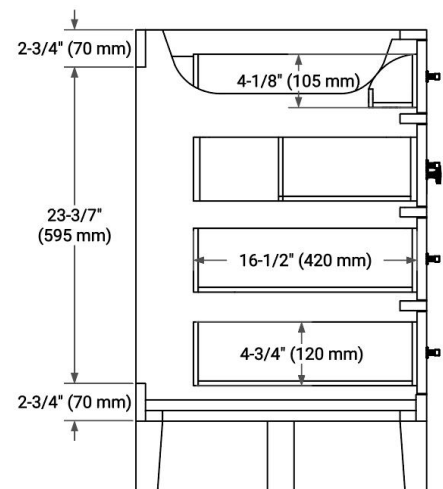

## BASE CABINET DIMENSIONS

48" W x 21.5" D x 34.5" H

# 49" SINGLE RECTANGLE SINK COUNTERTOP WITH 1.5 IN. THICKNESS

## OVERALL DIMENSIONS

49" W x 22" D x 1.5" H