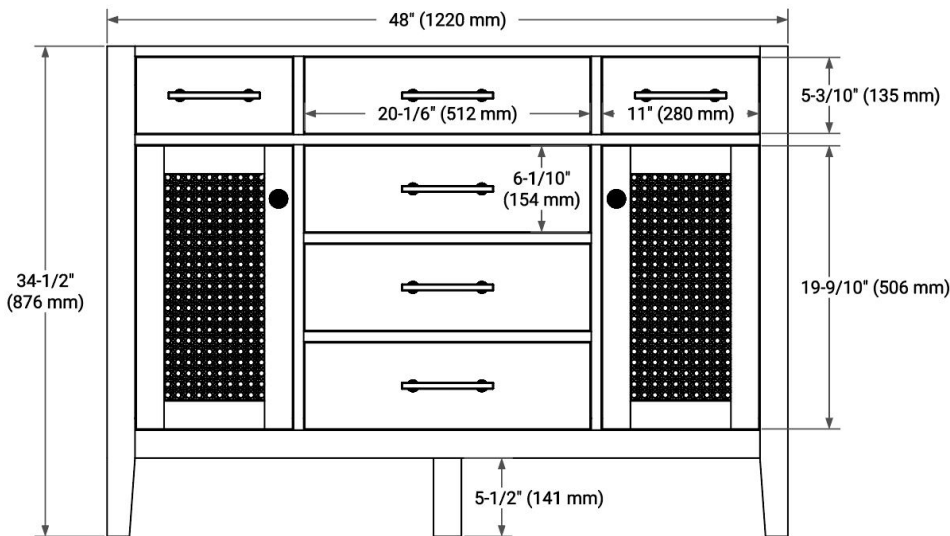

HARDWARE FINISHES

Matte Black

FRONT VIEW