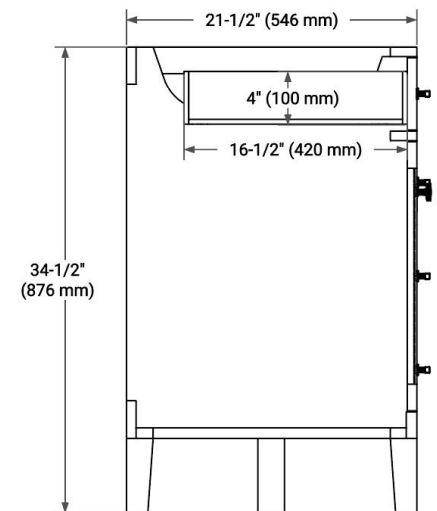

48" SINGLE SINK BASE CABINET

BASE CABINET DIMENSIONS

48" W x 21.5" D x 34.5" H

FEATURES

- Solid Oak wood and Plywood veneers
- Soft-close system
- Dovetail construction
- 45 degrees fall-out drawer
- Natural rattan-decorated doors

AVAILABLE COLORS

Oak

HARDWARE FINISHES

Matte Black

SIDE VIEW