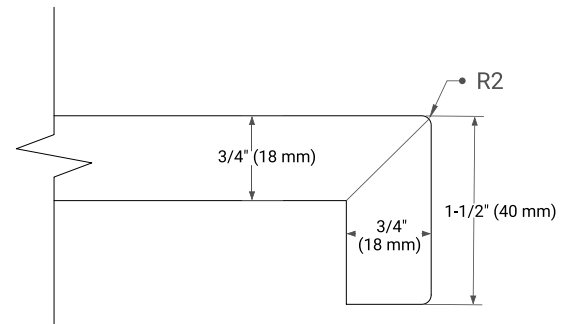

EDGE SIDE VIEW