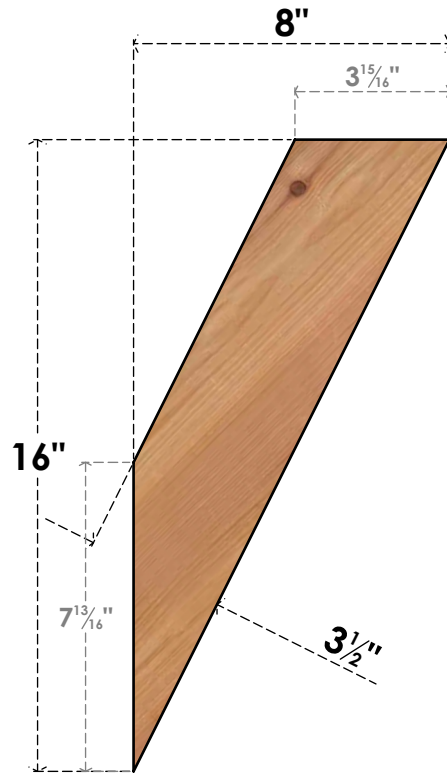

BRC04X08X16TRA00SWR

3 1/2"W X 8"D X 16"H TRADITIONAL SMOOTH BRACE, WESTERN RED CEDAR

SIDE

FRONT

EKENA MILLWORK
 2300 WEST MAIN ST.
 CLARKSVILLE, TX 75426
 TOLL FREE: 866-607-0453
 WWW.EKENAMILLWORK.COM

NOTES