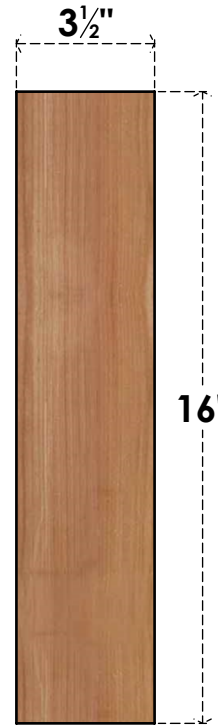

BRC04X08X16TRA00SWR

3 1/2"W X 8"D X 16"H TRADITIONAL SMOOTH BRACE, WESTERN RED CEDAR

SIDE

FRONT

EKENA MILLWORK
 2300 WEST MAIN ST.
 CLARKSVILLE, TX 75426
 TOLL FREE: 866-607-0453
 WWW.EKENAMILLWORK.COM

NOTES