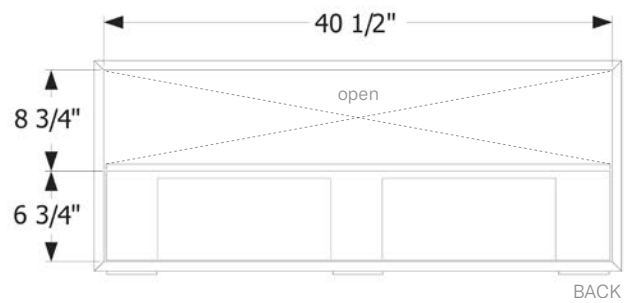

THN CASE GOODS  
THN 2.25 CONSOLE

SKU  
A-THN-2.25

DIMENSIONS  
42" W | 18" D | 17" H

Roller-mini Swivel Casters  
color Black

THN CASE GOODS  
THN 2.25 MEDIA CENTER

SKU  
A-THN-2.25-M

DIMENSIONS  
42" W | 18" D | 17" H

Mini swivel casters underside