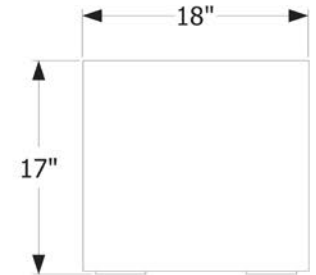

THN CASE GOODS  
THN 2.25 CONSOLE

SKU  
A-THN-2.25

DIMENSIONS  
42" W | 18" D | 17" H

Roller-mini Swivel Casters  
color Black

THN CASE GOODS  
THN 2.25 MEDIA CENTER

SKU  
A-THN-2.25-M

DIMENSIONS  
42" W | 18" D | 17" H

Mini swivel casters underside