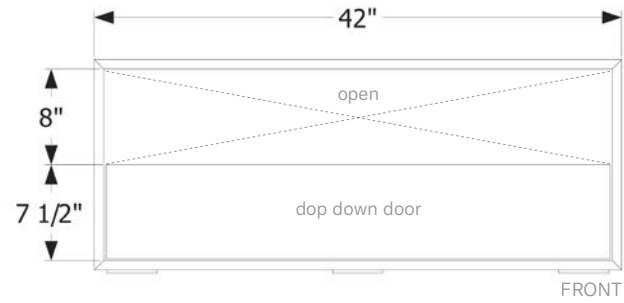

THN CASE GOODS  
THN 2.25 CONSOLE

SKU  
A-THN-2.25

DIMENSIONS  
42" W | 18" D | 17" H

Roller-mini Swivel Casters  
color Black

THN CASE GOODS  
THN 2.25 MEDIA CENTER

SKU  
A-THN-2.25-M

DIMENSIONS  
42" W | 18" D | 17" H

Mini swivel casters underside