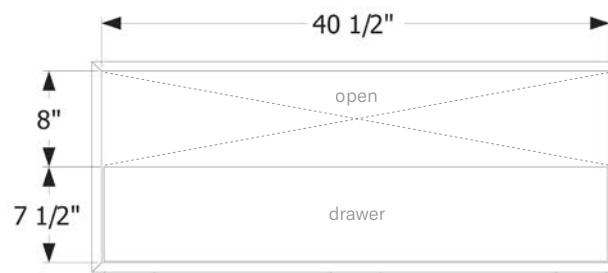

THN CASE GOODS  
THN 2.25 CONSOLE

SKU  
A-THN-2.25

DIMENSIONS  
42" W | 18" D | 17" H

Roller-mini Swivel Casters  
color Black

THN CASE GOODS  
THN 2.25 MEDIA CENTER

SKU  
A-THN-2.25-M

DIMENSIONS  
42" W | 18" D | 17" H

Mini swivel casters underside