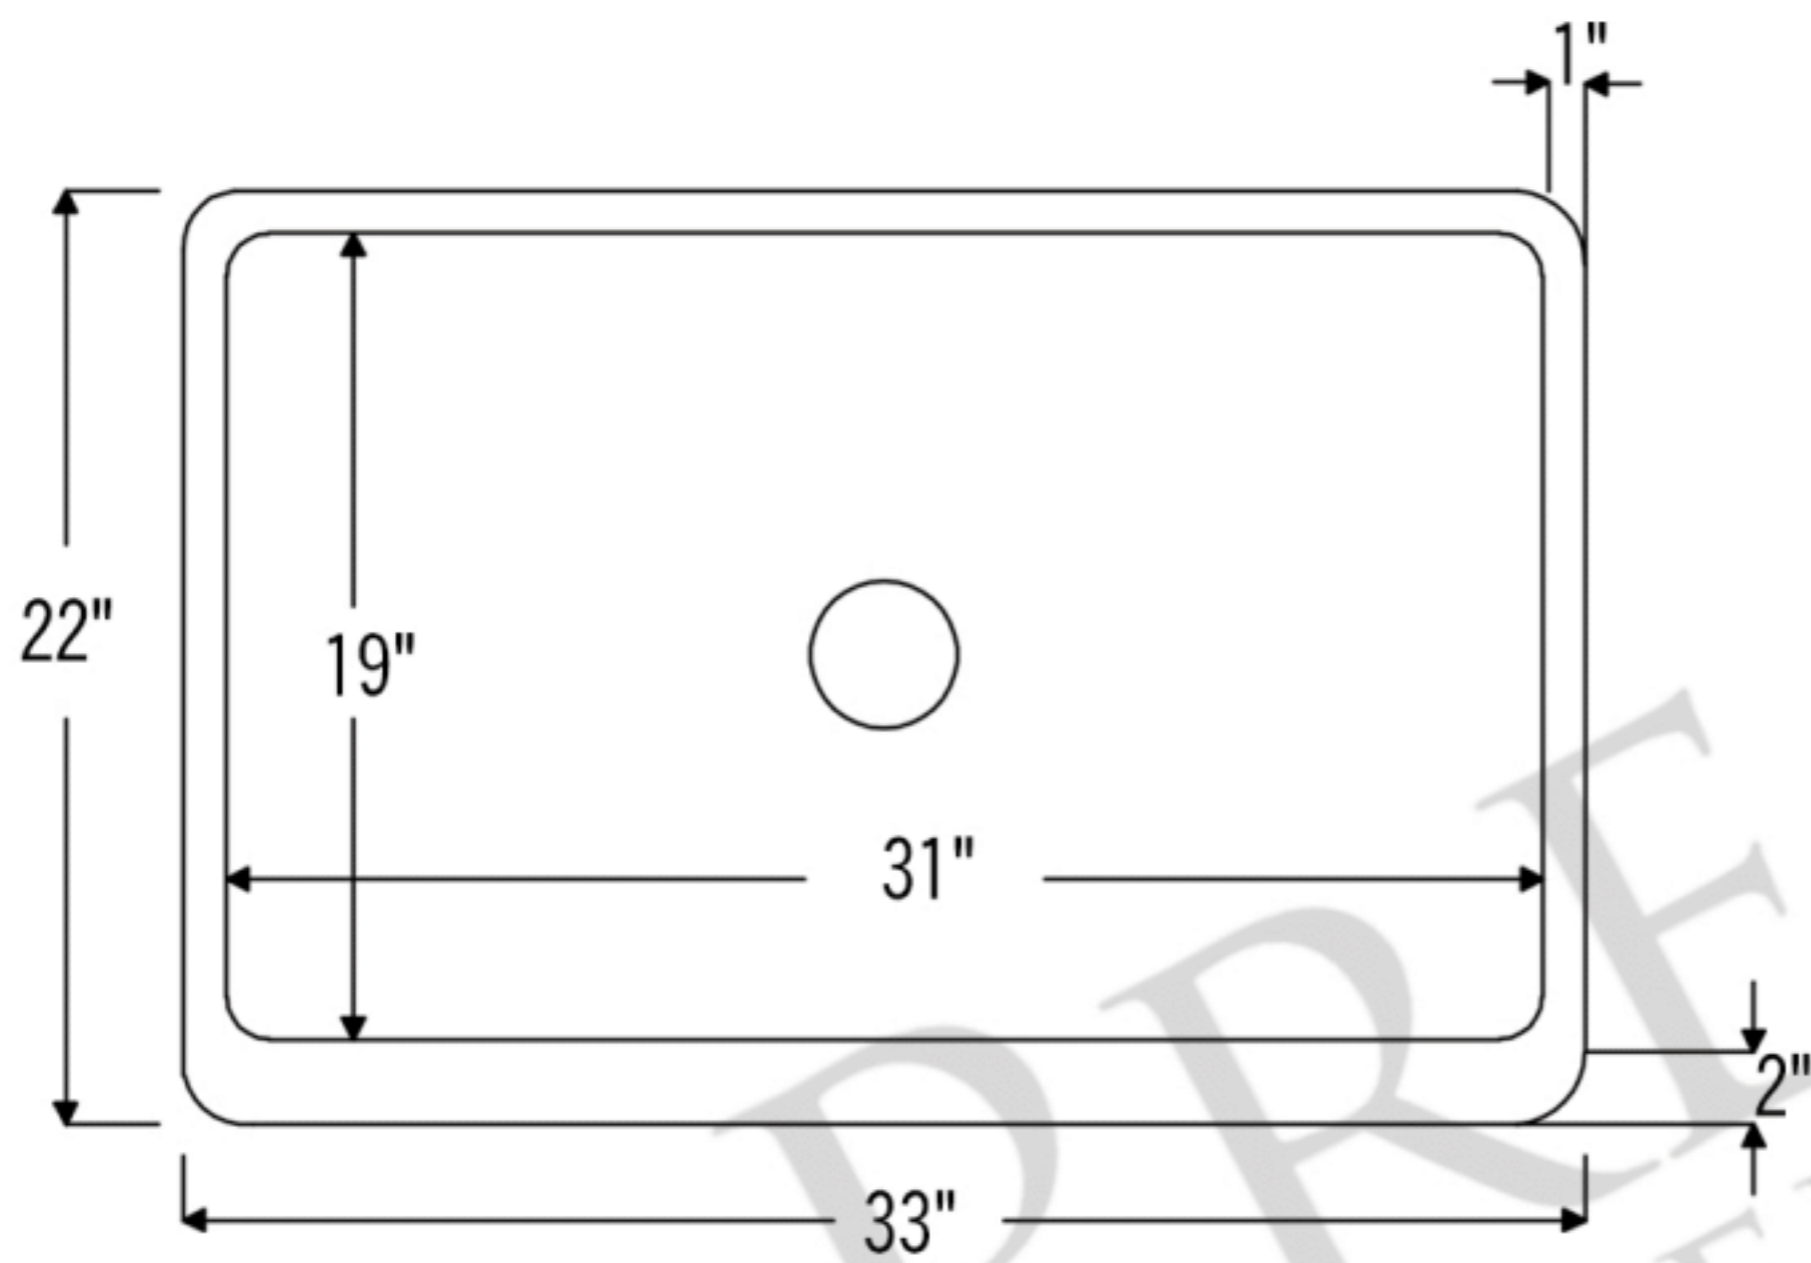

PREMIER
COPPER PRODUCTS

MODEL NUMBER: KASDB33229BS

- * Description: 33" Hammered Copper Kitchen Apron Single Basin Sink
- * Outer Dimension: 33" x 22" x 9"
- * Inner Dimension: 31" x 19" x 9"
- * Rim: Back, Left, Right - 1" / Front - 2"
- * Drain Opening: 3.5"
- * Finish: Oil Rubbed Bronze
- * Design: Barrel Strap

CODE/STANDARD COMPLIANCE

* IAPMO/cUPC LISTED

* ORB: Oil Rubbed Bronze

THIS PRODUCT IS HAND CRAFTED, SMALL VARIANCES IN COLOR AND SIZE MAY OCCUR.
DO NOT MAKE ANY INSTALLATION CUTS UNTIL YOU RECEIVE YOUR ITEM(S).