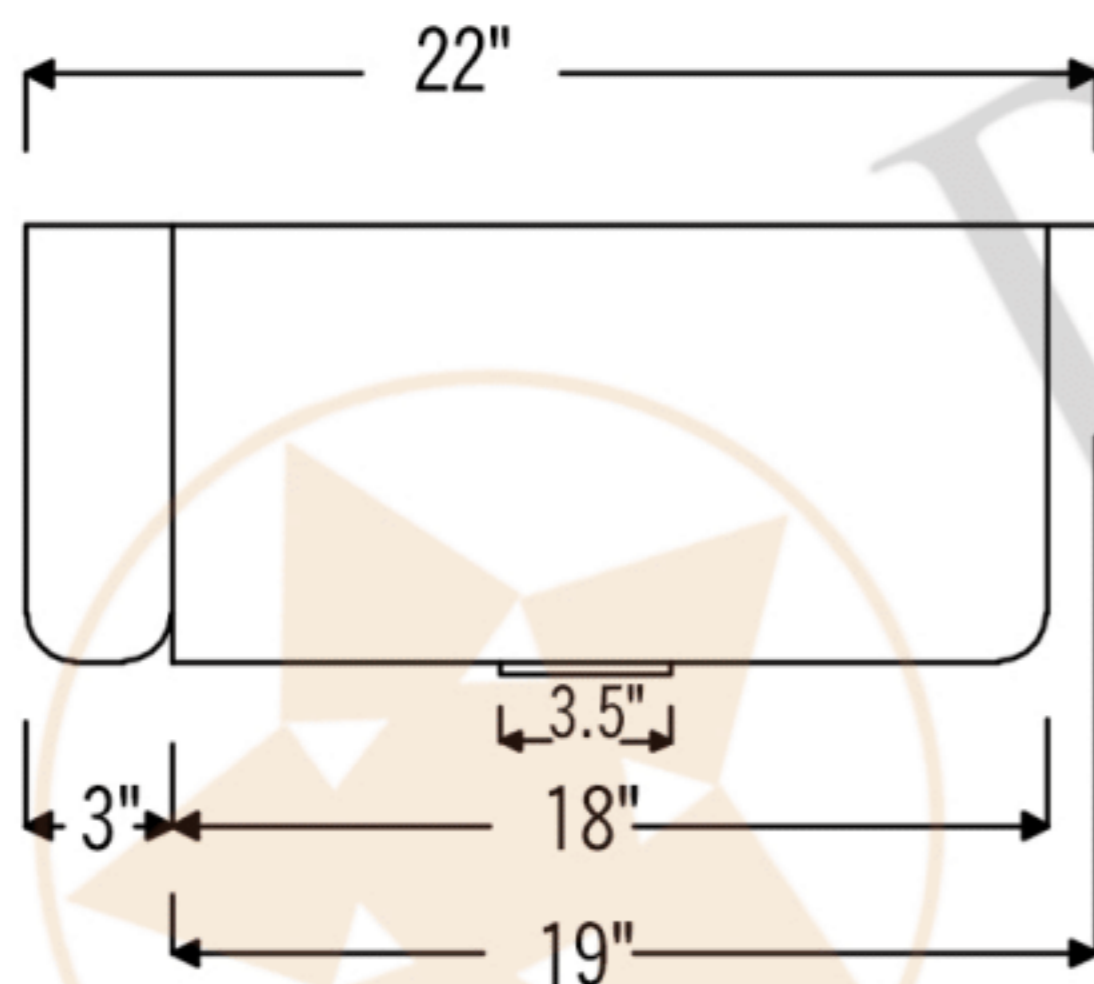

PREMIER
COPPER PRODUCTS

MODEL NUMBER: KASDB33229BS

- * Description: 33" Hammered Copper Kitchen Apron Single Basin Sink
- * Outer Dimension: 33" x 22" x 9"
- * Inner Dimension: 31" x 19" x 9"
- * Rim: Back, Left, Right - 1" / Front - 2"
- * Drain Opening: 3.5"
- * Finish: Oil Rubbed Bronze
- * Design: Barrel Strap

CODE/STANDARD COMPLIANCE

* IAPMO/cUPC LISTED

* ORB: Oil Rubbed Bronze

THIS PRODUCT IS HAND CRAFTED, SMALL VARIANCES IN COLOR AND SIZE MAY OCCUR.
DO NOT MAKE ANY INSTALLATION CUTS UNTIL YOU RECEIVE YOUR ITEM(S).