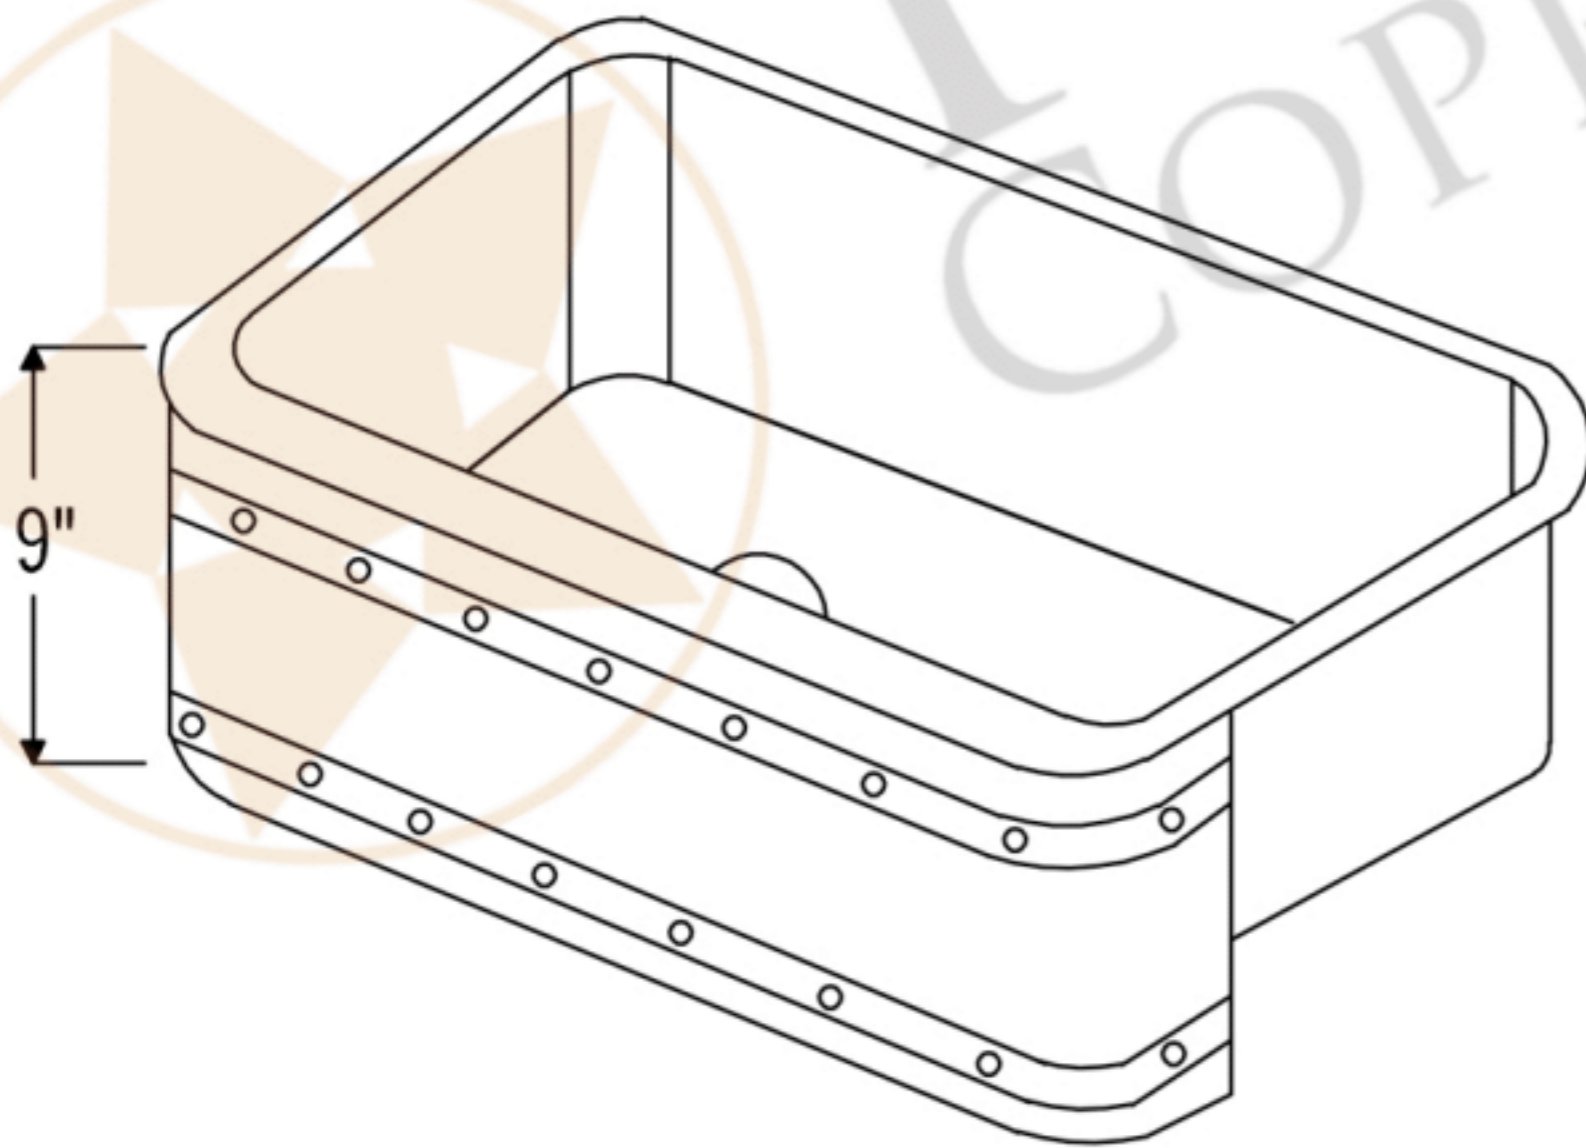

PREMIER
COPPER PRODUCTS

MODEL NUMBER: KASDB33229BS

- * Description: 33" Hammered Copper Kitchen Apron Single Basin Sink
- * Outer Dimension: 33" x 22" x 9"
- * Inner Dimension: 31" x 19" x 9"
- * Rim: Back, Left, Right - 1" / Front - 2"
- * Drain Opening: 3.5"
- * Finish: Oil Rubbed Bronze
- * Design: Barrel Strap

CODE/STANDARD COMPLIANCE

* IAPMO/cUPC LISTED

* ORB: Oil Rubbed Bronze

THIS PRODUCT IS HAND CRAFTED, SMALL VARIANCES IN COLOR AND SIZE MAY OCCUR.
DO NOT MAKE ANY INSTALLATION CUTS UNTIL YOU RECEIVE YOUR ITEM(S).