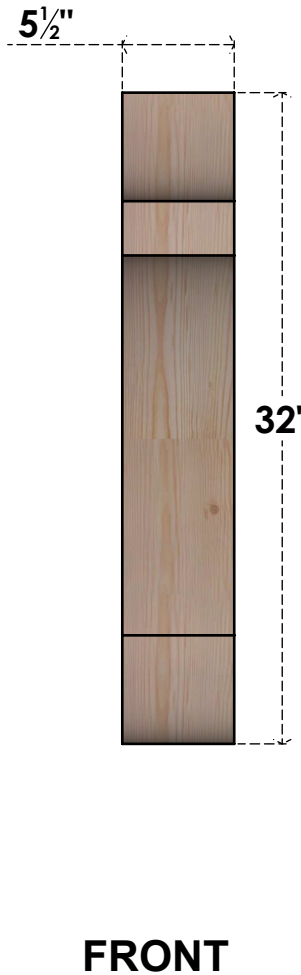

BRC06X20X32OLY00SDF

5 1/2"W X 20"D X 32"H OLYMPIC SMOOTH BRACE, DOUGLAS FIR

EKENA MILLWORK
 2300 WEST MAIN ST.
 CLARKSVILLE, TX 75426
 TOLL FREE: 866-607-0453
 WWW.EKENAMILLWORK.COM

NOTES

1. INSTALLATION TO BE COMPLETED IN ACCORDANCE WITH MANUFACTURER'S SPECIFICATIONS.
2. DRAWING MAY NOT BE TO SCALE
3. THIS DRAWING IS INTENDED FOR DESIGN AND PLANNING PURPOSES ONLY.
4. ALL INFORMATION CONTAINED HEREIN WAS CURRENT AT THE TIME OF DEVELOPMENT BUT MUST BE REVIEWED AND APPROVED BY THE PRODUCT MANUFACTURER TO BE CONSIDERED ACCURATE.
5. PRODUCTS ARE NOT KILN DRIED. THIS ITEM IS UNIQUE AND WILL CONTAIN THE NATURAL VARIATIONS THAT THE WOOD SPECIES OFFERS. THIS MAY RESULT IN VARIATIONS UP TO 1/4"