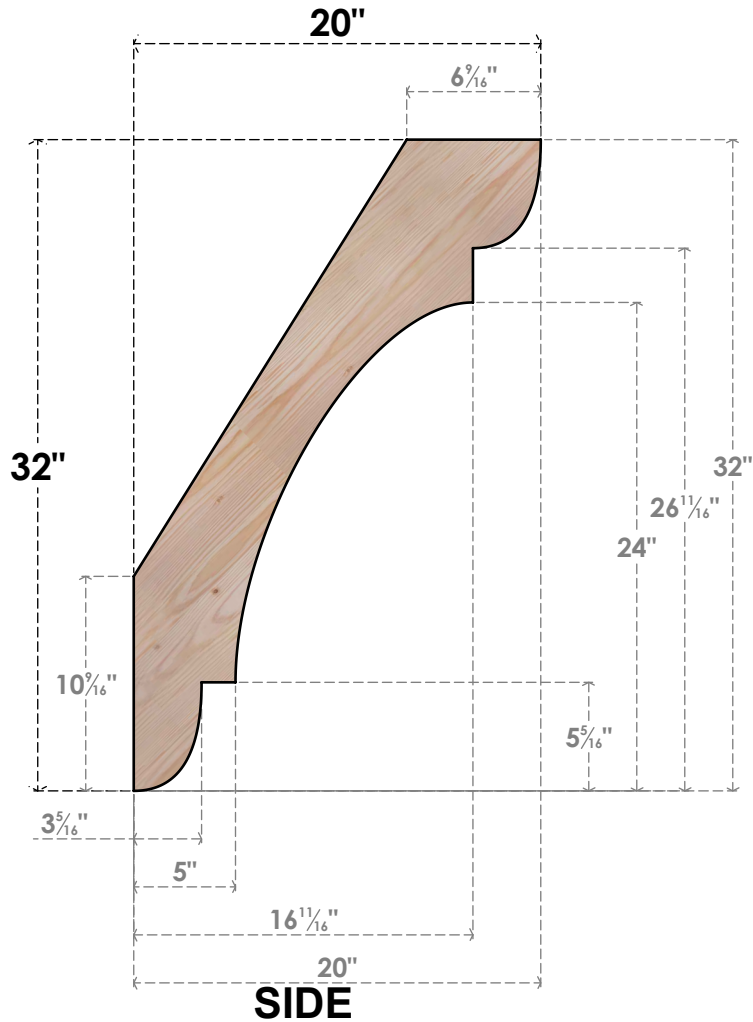

BRC06X20X32OLY00SDF

5 1/2"W X 20"D X 32"H OLYMPIC SMOOTH BRACE, DOUGLAS FIR

EKENA MILLWORK
 2300 WEST MAIN ST.
 CLARKSVILLE, TX 75426
 TOLL FREE: 866-607-0453
 WWW.EKENAMILLWORK.COM

NOTES

1. INSTALLATION TO BE COMPLETED IN ACCORDANCE WITH MANUFACTURER'S SPECIFICATIONS.
2. DRAWING MAY NOT BE TO SCALE
3. THIS DRAWING IS INTENDED FOR DESIGN AND PLANNING PURPOSES ONLY.
4. ALL INFORMATION CONTAINED HEREIN WAS CURRENT AT THE TIME OF DEVELOPMENT BUT MUST BE REVIEWED AND APPROVED BY THE PRODUCT MANUFACTURER TO BE CONSIDERED ACCURATE.
5. PRODUCTS ARE NOT KILN DRIED. THIS ITEM IS UNIQUE AND WILL CONTAIN THE NATURAL VARIATIONS THAT THE WOOD SPECIES OFFERS. THIS MAY RESULT IN VARIATIONS UP TO 1/4"