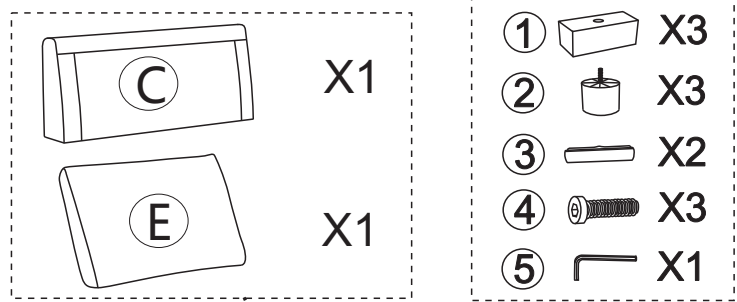

ASSEMBLY INSTRUCTION

ITEM NO.:LG-7718

PARTS LIST

					
A	X1	B	X1	C	X1
				D	X1
				E	X1

HARDWARE LIST

					
1	X3	2	X3	3	X2
			4	M8X60	X3
			5	M5	X1

BOX-1

BOX-2

Step1

Step2 Please pay attention to follow this step to assemble!

Step3

Step4

Step5

Step6

ASSEMBLY INSTRUCTION

ITEM NO.:LG-7718

PARTS LIST

A	B	C	D	
X1	X2	X2	X2	

HARDWARE LIST

1	2	3	4	5	
X2	X2	X4	M8X60 X2	M5 X1	

Step1

Step2 Please pay attention to follow this step to assemble!

Step3

Step4