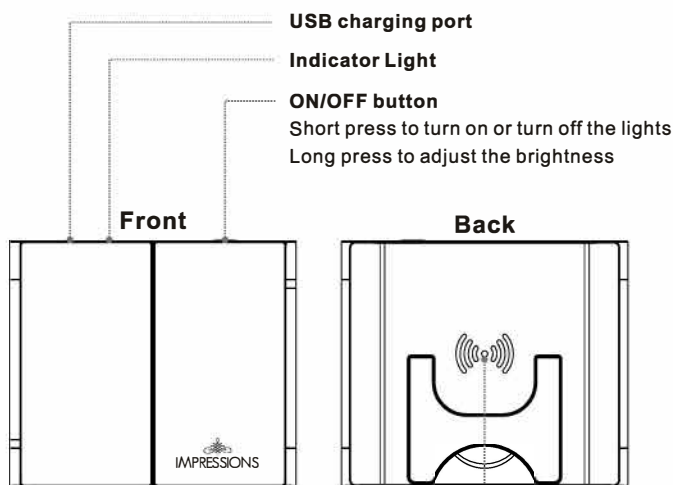

Safety Instructions

1. Always keep away from water.
2. Do not place or store appliance where it can fall or be pulled into a tub or sink. If the appliance falls into water, do not reach into the water.
3. Close supervision is necessary when any appliance used by or near children or people with a physical/mental disability.
4. Do not operate this appliance if the appliance malfunctions or has been damaged in any manner. No repairs should be attempted by the consumer.
5. Use appliance only for intended use as described in this instruction book.
6. Be sure mirror is not in a position where it can reflect sunlight.

Rechargeable Trifold LED compact mirror Supports Qi wireless charge

Supports Qi wireless charge
When charging, make sure the signal is on the center of Qi wireless charger

How to use the mirror lights?

1. Short press the on/off button to light up or turn off the mirror.
2. Long press the button to adjust the brightness of lights.

How to charge the mirror?

1. Connect the micro USB port with a 5V/1A power supply or computer by the provided USB cable.
2. When we start charging, the indicator is red color. When the mirror is fully charged, the indicator become blue color.
3. The mirror supports Qi wireless charge.
4. Before charging the mirror, please make sure the lights are off.