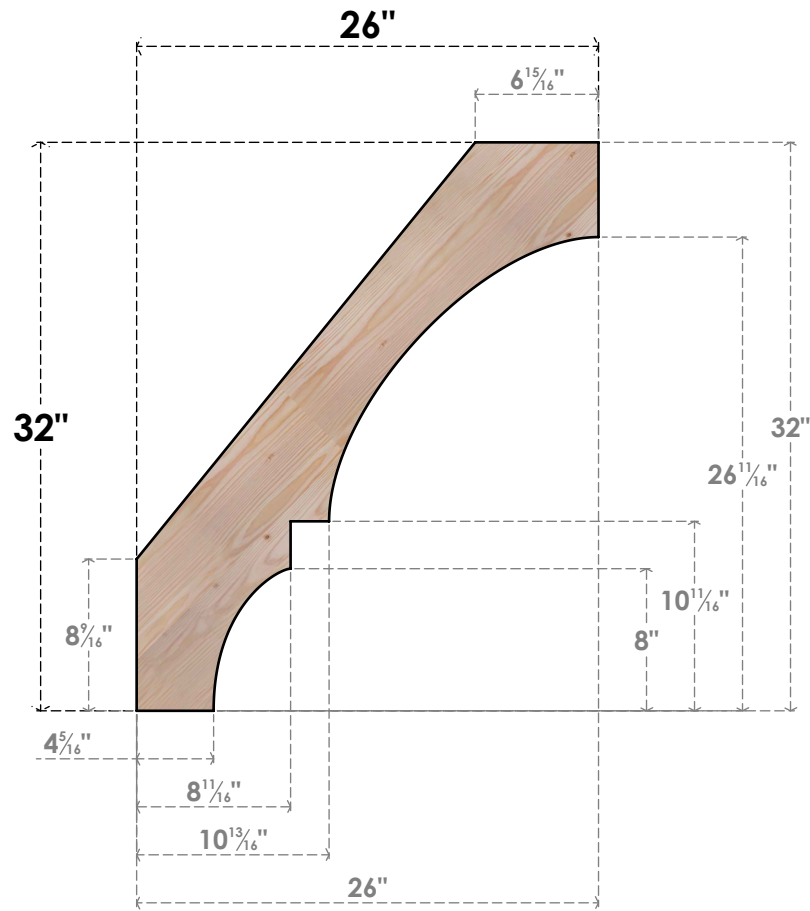

# BRC04X26X32BOA00SDF

3 1/2"W X 26"D X 32"H BALBOA SMOOTH BRACE, DOUGLAS FIR

**SIDE**

**FRONT**

EKENA MILLWORK  
 2300 WEST MAIN ST.  
 CLARKSVILLE, TX 75426  
 TOLL FREE: 866-607-0453  
 WWW.EKENAMILLWORK.COM

**NOTES**

1. INSTALLATION TO BE COMPLETED IN ACCORDANCE WITH MANUFACTURER'S SPECIFICATIONS.
2. DRAWING MAY NOT BE TO SCALE
3. THIS DRAWING IS INTENDED FOR DESIGN AND PLANNING PURPOSES ONLY.
4. ALL INFORMATION CONTAINED HEREIN WAS CURRENT AT THE TIME OF DEVELOPMENT BUT MUST BE REVIEWED AND APPROVED BY THE PRODUCT MANUFACTURER TO BE CONSIDERED ACCURATE.
5. PRODUCTS ARE NOT KILN DRIED. THIS ITEM IS UNIQUE AND WILL CONTAIN THE NATURAL VARIATIONS THAT THE WOOD SPECIES OFFERS. THIS MAY RESULT IN VARIATIONS UP TO 1/4"