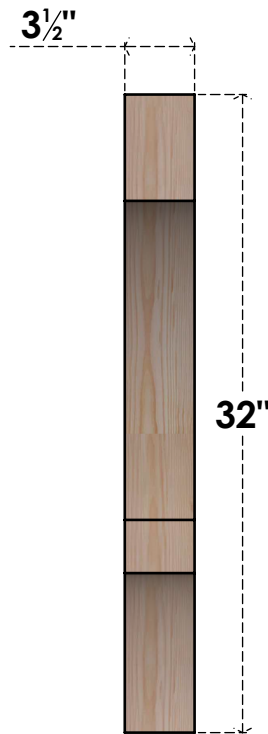

# BRC04X26X32BOA00SDF

3 1/2"W X 26"D X 32"H BALBOA SMOOTH BRACE, DOUGLAS FIR

**SIDE**

**FRONT**

EKENA MILLWORK  
 2300 WEST MAIN ST.  
 CLARKSVILLE, TX 75426  
 TOLL FREE: 866-607-0453  
 WWW.EKENAMILLWORK.COM

**NOTES**

1. INSTALLATION TO BE COMPLETED IN ACCORDANCE WITH MANUFACTURER'S SPECIFICATIONS.
2. DRAWING MAY NOT BE TO SCALE
3. THIS DRAWING IS INTENDED FOR DESIGN AND PLANNING PURPOSES ONLY.
4. ALL INFORMATION CONTAINED HEREIN WAS CURRENT AT THE TIME OF DEVELOPMENT BUT MUST BE REVIEWED AND APPROVED BY THE PRODUCT MANUFACTURER TO BE CONSIDERED ACCURATE.
5. PRODUCTS ARE NOT KILN DRIED. THIS ITEM IS UNIQUE AND WILL CONTAIN THE NATURAL VARIATIONS THAT THE WOOD SPECIES OFFERS. THIS MAY RESULT IN VARIATIONS UP TO 1/4"