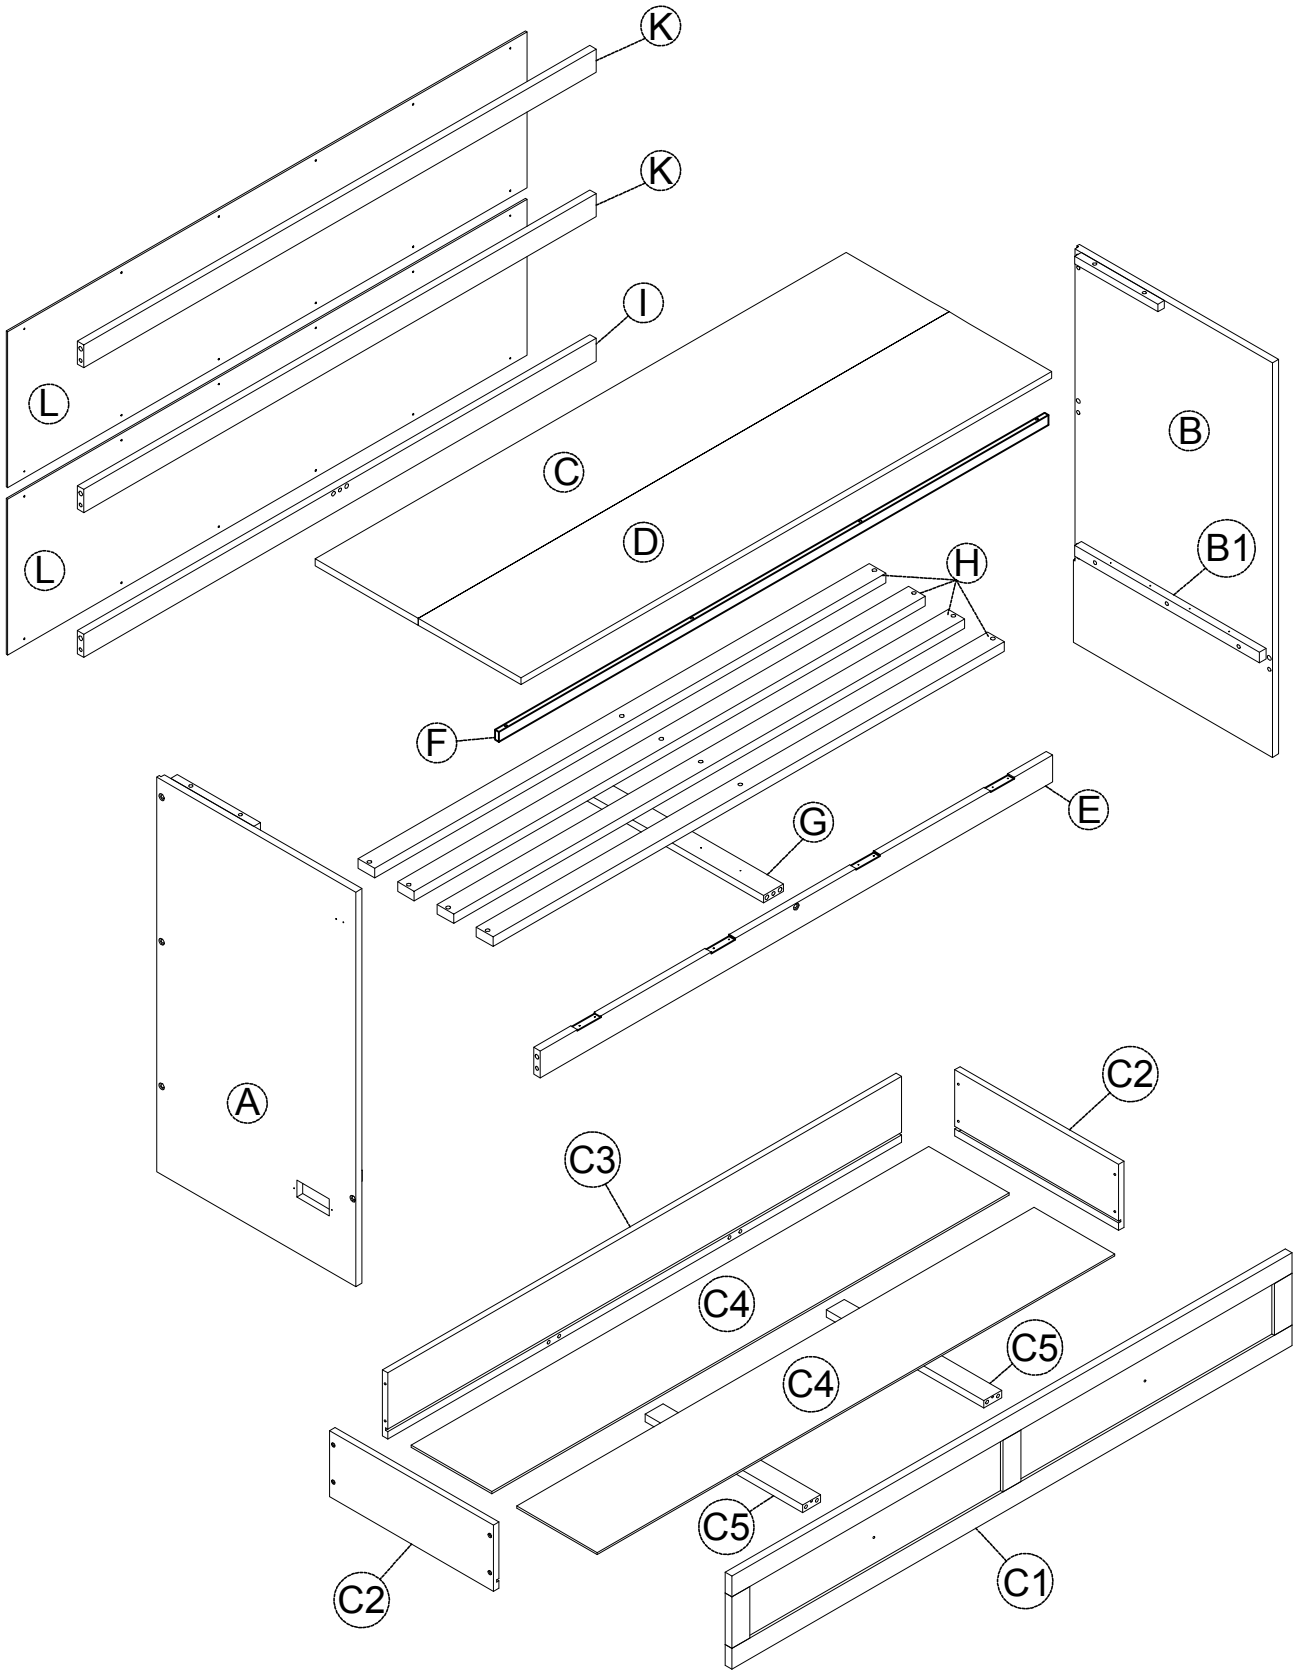

ASSEMBLY INSTRUCTIONS

QUEEN MURPHY BED

Detail View

Detail View

Part List : BOX 1

A  1pc	B  1pc	G  1pc
M  2pcs	N  1pc	V  4pcs
U  10pcs	Z  1pc	W  1pc
X  1pc	J  1pc	A1  2pcs
A4  1pc	B1  2pcs	B2  3pcs
B3  2pcs		

Part List : BOX 2

<p>C</p>  <p>1pc</p>	<p>D</p>  <p>1pc</p>	<p>E</p>  <p>1pc</p>
<p>H</p>  <p>4pcs</p>	<p>I</p>  <p>1pc</p>	<p>K</p>  <p>2pcs</p>
<p>L</p>  <p>2pcs</p>	<p>O</p>  <p>1pc</p>	<p>R</p>  <p>1pc</p>
<p>A2</p>  <p>1pc</p>	<p>A3</p>  <p>1pc</p>	<p>B4</p>  <p>1pc</p>
<p>C1</p>  <p>1pc</p>	<p>C2</p>  <p>2pcs</p>	<p>C3</p>  <p>1pc</p>
<p>C4</p>  <p>2pcs</p>	<p>C5</p>  <p>2pcs</p>	<p>F</p>  <p>1pc</p>

Hardware List : BOX1

1	 (Ø15) x1/4"x60mm Hex-Head Bolts (8pcs)	2	 1/4"x15mm(9.5mm) Horizontal-Hole Nuts (8pcs)	3	 (Ø15) x1/4"x30mm Hex-Head Bolts (26pcs)
4	 (Ø15) x1/4"x60mm Hex - Head Screws (2pcs)	5	 (Ø15) x1/4"x90mm Hex - Head Screws (14pcs)	6	 66 x39x1.5mm Hinge (4pcs)
7	 66 x27x1.5mm Hinge (4pcs)	8	 70x58x56x3mm Foldable-bracket (1pc)	9	 70x58x56x3mm Foldable-bracket L (3pcs)
10	 Duckbill lock B (2pcs)	11	 Duckbill lock A (2pcs)	12	 Wooden-Knob (6pcs)
13	 internal cross hinge (4pcs)	14	 Ø5/32"x30mm Pan Heand bolts (4pcs)	15	 Ø8x8mm Horizontal-Hole Nuts (4pcs)
16	 Ø8x30mm Wooden dowel (24pcs)	17	 3.5x15mm Wood screws (74pcs)	18	 3.5x10mm Wood screws (8pcs)
19	 3.5x15mm Wood screws (74pcs)	20	 m4x25mm Wood screws (4pcs)	21	 m4x30mm Wood screws (20pcs)
22	 m4x50mm Wood screws (8pcs)	23	 12.5 x44mm internal cross hinge (3set)	24	 USB (1pc)
25	 Wood (2pcs)	26	 Ø5/32"x15mm Pan Heand bolts (2pcs)	27	 (1/4") 4x58mm Allen key (1pc)
28	 70x58x56x3mm Foldable-bracket (R) (1pc)	<p>ASSEMBLY TOOLS REQUIRED (NOT INCLUDED)</p>  <p>PLEASE BE CAREFUL DO NOT DAMAGE THE HOLE POSITION WHEN YOU USE POWER TOOLS !</p>			