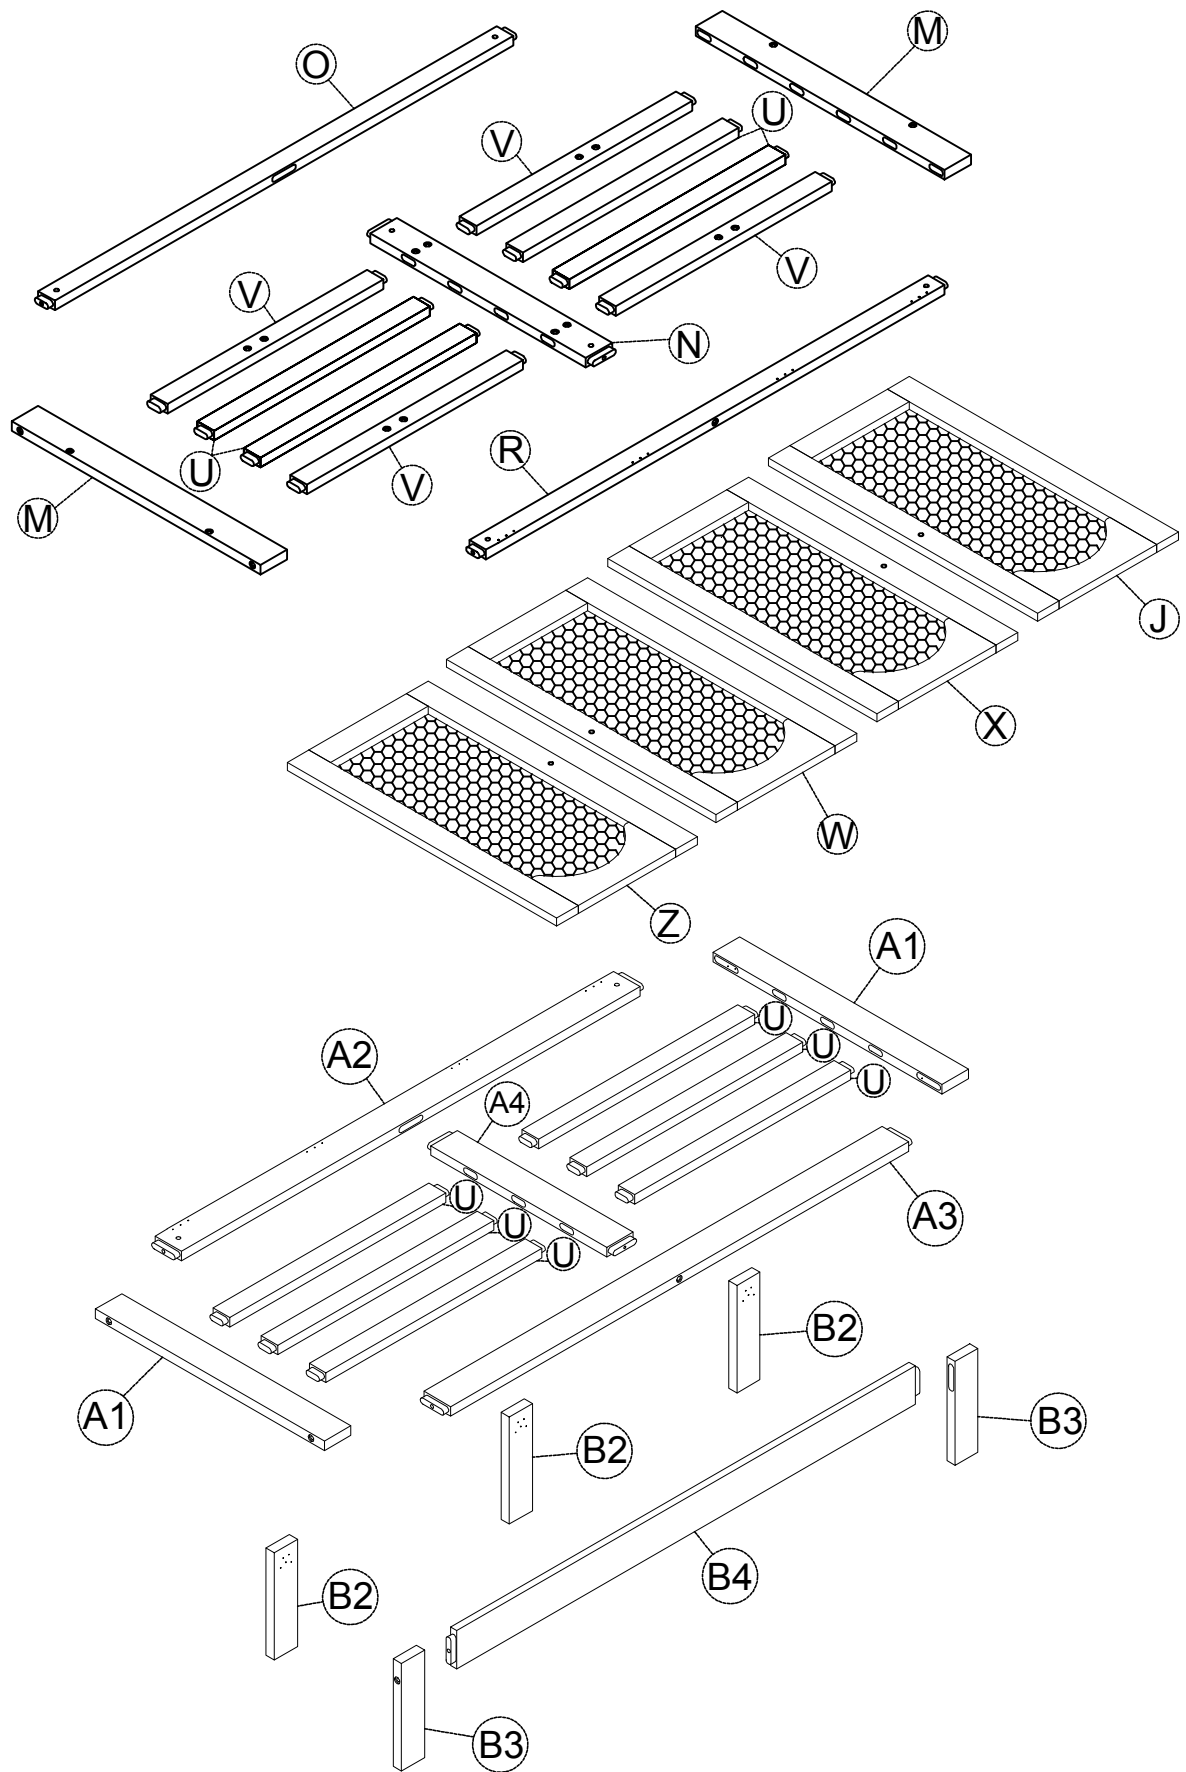

ASSEMBLY INSTRUCTIONS

QUEEN MURPHY BED

Detail View

Detail View

Part List : BOX 1

A  1pc	B  1pc	G  1pc
M  2pcs	N  1pc	V  4pcs
U  10pcs	Z  1pc	W  1pc
X  1pc	J  1pc	A1  2pcs
A4  1pc	B1  2pcs	B2  3pcs
B3  2pcs		

Part List : BOX 2

<p>C</p>  <p>1pc</p>	<p>D</p>  <p>1pc</p>	<p>E</p>  <p>1pc</p>
<p>H</p>  <p>4pcs</p>	<p>I</p>  <p>1pc</p>	<p>K</p>  <p>2pcs</p>
<p>L</p>  <p>2pcs</p>	<p>O</p>  <p>1pc</p>	<p>R</p>  <p>1pc</p>
<p>A2</p>  <p>1pc</p>	<p>A3</p>  <p>1pc</p>	<p>B4</p>  <p>1pc</p>
<p>C1</p>  <p>1pc</p>	<p>C2</p>  <p>2pcs</p>	<p>C3</p>  <p>1pc</p>
<p>C4</p>  <p>2pcs</p>	<p>C5</p>  <p>2pcs</p>	<p>F</p>  <p>1pc</p>

Hardware List : BOX1

1	 (Ø15) x1/4"x60mm Hex-Head Bolts (8pcs)	2	 1/4"x15mm(9.5mm) Horizontal-Hole Nuts (8pcs)	3	 (Ø15) x1/4"x30mm Hex-Head Bolts (26pcs)
4	 (Ø15) x1/4"x60mm Hex - Head Screws (2pcs)	5	 (Ø15) x1/4"x90mm Hex - Head Screws (14pcs)	6	 66 x39x1.5mm Hinge (4pcs)
7	 66 x27x1.5mm Hinge (4pcs)	8	 70x58x56x3mm Foldable-bracket (1pc)	9	 70x58x56x3mm Foldable-bracket L (3pcs)
10	 Duckbill lock B (2pcs)	11	 Duckbill lock A (2pcs)	12	 Wooden-Knob (6pcs)
13	 internal cross hinge (4pcs)	14	 Ø5/32"x30mm Pan Heand bolts (4pcs)	15	 Ø8x8mm Horizontal-Hole Nuts (4pcs)
16	 Ø8x30mm Wooden dowel (24pcs)	17	 3.5x15mm Wood screws (74pcs)	18	 3.5x10mm Wood screws (8pcs)
19	 3.5x15mm Wood screws (74pcs)	20	 m4x25mm Wood screws (4pcs)	21	 m4x30mm Wood screws (20pcs)
22	 m4x50mm Wood screws (8pcs)	23	 12.5 x44mm internal cross hinge (3set)	24	 USB (1pc)
25	 Wood (2pcs)	26	 Ø5/32"x15mm Pan Heand bolts (2pcs)	27	 (1/4") 4x58mm Allen key (1pc)
28	 70x58x56x3mm Foldable-bracket (R) (1pc)	<p>ASSEMBLY TOOLS REQUIRED (NOT INCLUDED)</p>  <p>PLEASE BE CAREFUL DO NOT DAMAGE THE HOLE POSITION WHEN YOU USE POWER TOOLS !</p>			