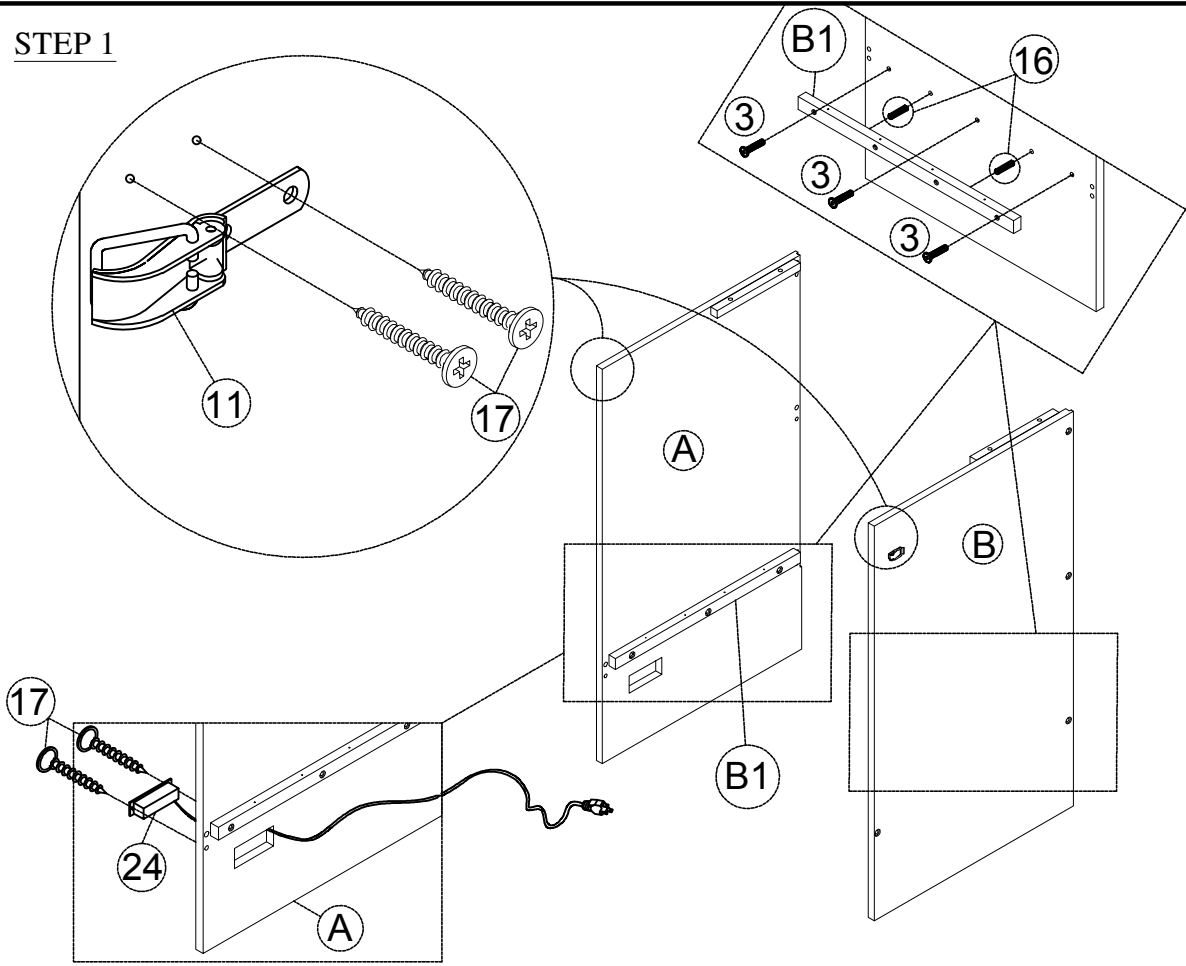

STEP 1

24	
(1pc)	
11	
(2pcs)	
17	
(6pcs)	
16	
(4pcs)	
3	
(6pcs)