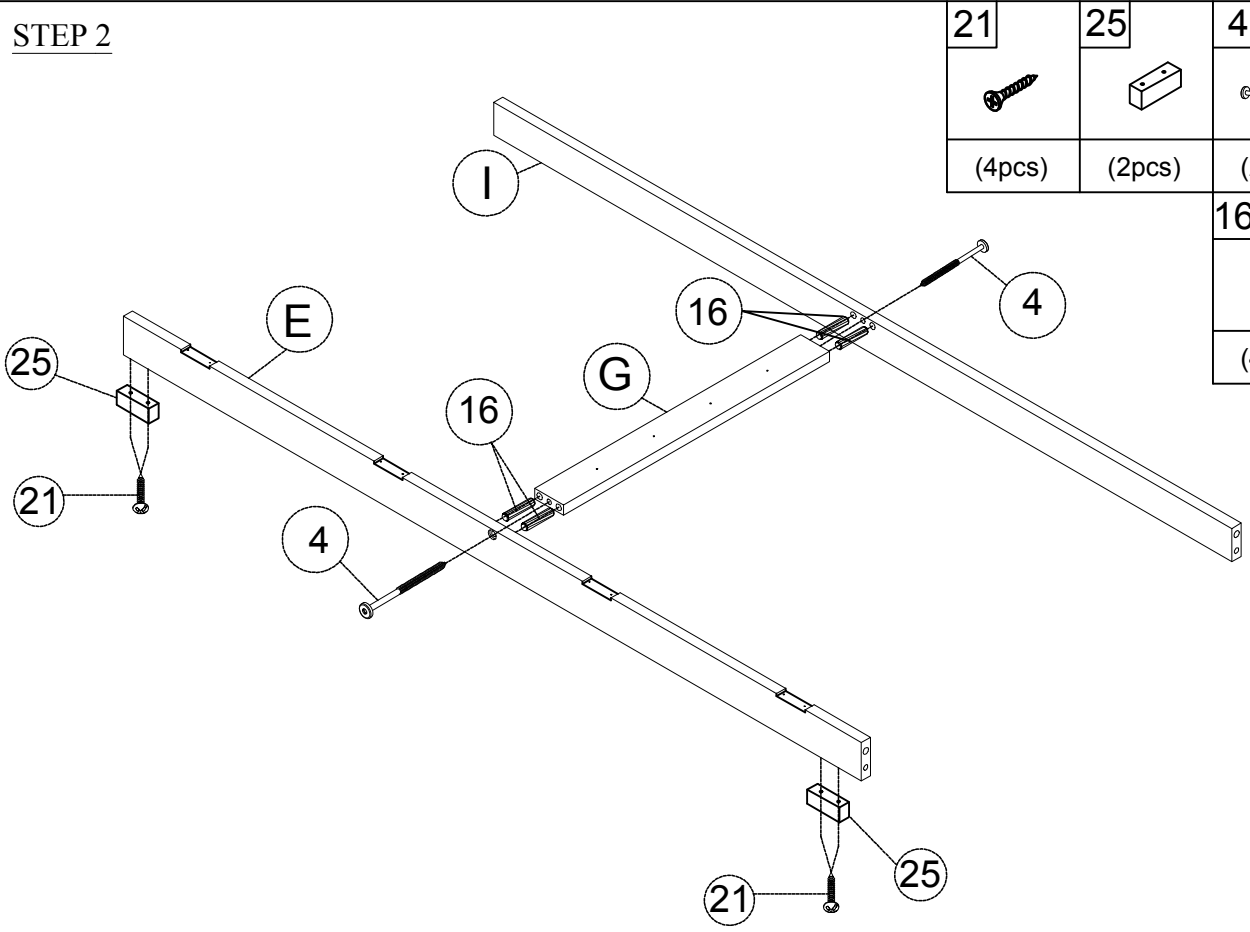

ASSEMBLY INSTRUCTIONS

QUEEN MURPHY BED

Detail View

Detail View

Part List : BOX 1

A  1pc	B  1pc	G  1pc
M  2pcs	N  1pc	V  4pcs
U  10pcs	Z  1pc	W  1pc
X  1pc	J  1pc	A1  2pcs
A4  1pc	B1  2pcs	B2  3pcs
B3  2pcs		

Hardware List : BOX1

1	 (Ø15) x1/4"x60mm Hex-Head Bolts (8pcs)	2	 1/4"x15mm(9.5mm) Horizontal-Hole Nuts (8pcs)	3	 (Ø15) x1/4"x30mm Hex-Head Bolts (26pcs)
4	 (Ø15) x1/4"x60mm Hex - Head Screws (2pcs)	5	 (Ø15) x1/4"x90mm Hex - Head Screws (14pcs)	6	 66 x39x1.5mm Hinge (4pcs)
7	 66 x27x1.5mm Hinge (4pcs)	8	 70x58x56x3mm Foldable-bracket (1pc)	9	 70x58x56x3mm Foldable-bracket L (3pcs)
10	 Duckbill lock B (2pcs)	11	 Duckbill lock A (2pcs)	12	 Wooden-Knob (6pcs)
13	 internal cross hinge (4pcs)	14	 Ø5/32"x30mm Pan Heand bolts (4pcs)	15	 Ø8x8mm Horizontal-Hole Nuts (4pcs)
16	 Ø8x30mm Wooden dowel (24pcs)	17	 3.5x15mm Wood screws (74pcs)	18	 3.5x10mm Wood screws (8pcs)
19	 3.5x15mm Wood screws (74pcs)	20	 m4x25mm Wood screws (4pcs)	21	 m4x30mm Wood screws (20pcs)
22	 m4x50mm Wood screws (8pcs)	23	 12.5 x44mm internal cross hinge (3set)	24	 USB (1pc)
25	 Wood (2pcs)	26	 Ø5/32"x15mm Pan Heand bolts (2pcs)	27	 (1/4") 4x58mm Allen key (1pc)
28	 70x58x56x3mm Foldable-bracket (R) (1pc)	<p>ASSEMBLY TOOLS REQUIRED (NOT INCLUDED)</p>  <p>PLEASE BE CAREFUL DO NOT DAMAGE THE HOLE POSITION WHEN YOU USE POWER TOOLS !</p>			

STEP 1

- | | |
|--------|--|
| 24 | |
| (1pc) | |
| 11 | |
| (2pcs) | |
| 17 | |
| (6pcs) | |
| 16 | |
| (4pcs) | |
| 3 | |
| (6pcs) | |

STEP 2

- | | | | | | |
|--------|--|--------|--|--------|--|
| 21 | | 25 | | 4 | |
| (4pcs) | | (2pcs) | | (2pcs) | |
| 16 | | | | | |
| (4pcs) | | | | | |

STEP 3

- 1

(8pcs)
- 16

(8pcs)
- 2

(8pcs)

STEP 4

- 21

(12pcs)