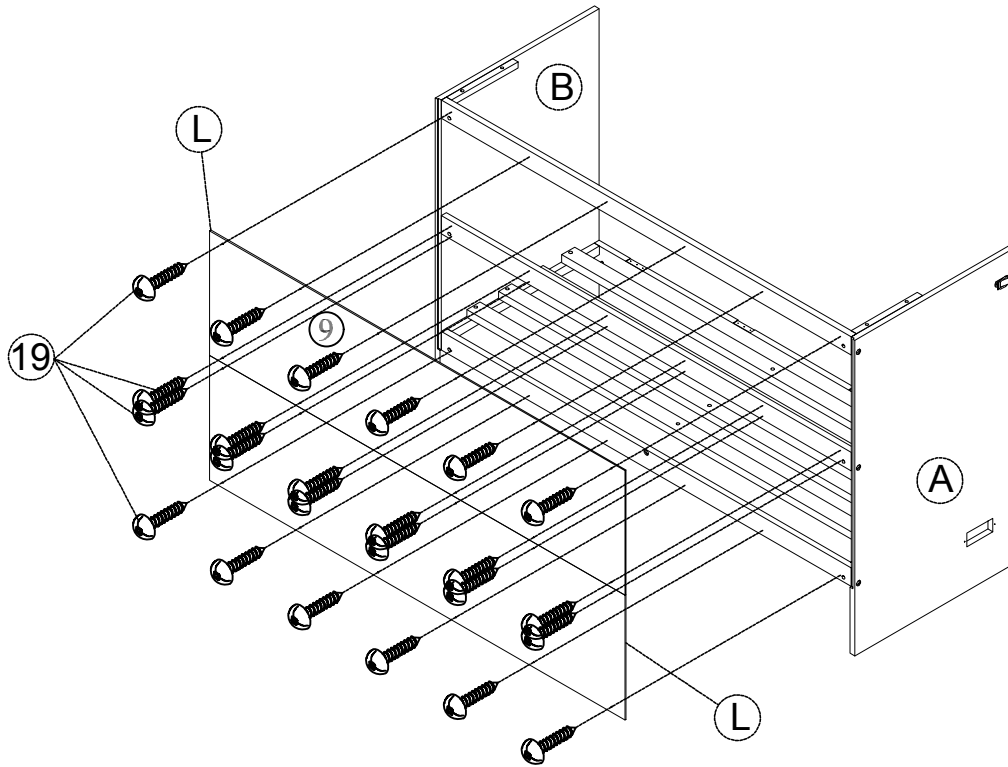

STEP 5

19

(24pcs)