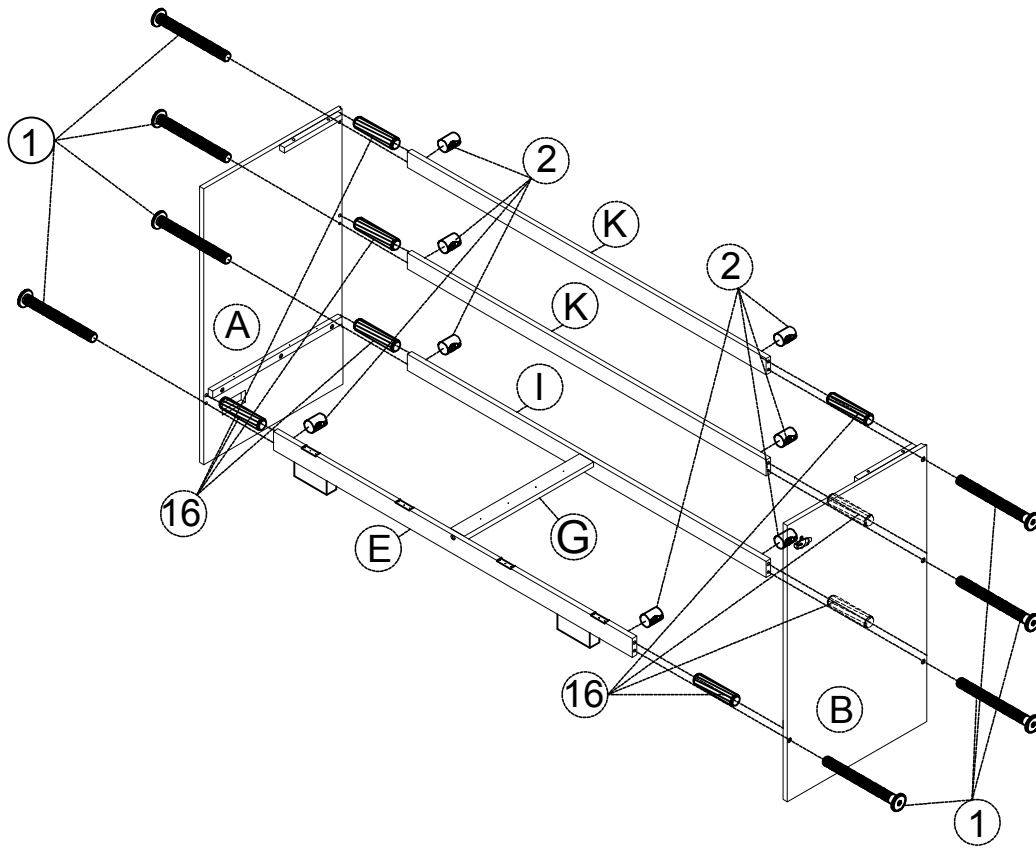

ASSEMBLY INSTRUCTIONS

QUEEN MURPHY BED

Detail View

Detail View

Part List : BOX 1

A  1pc	B  1pc	G  1pc
M  2pcs	N  1pc	V  4pcs
U  10pcs	Z  1pc	W  1pc
X  1pc	J  1pc	A1  2pcs
A4  1pc	B1  2pcs	B2  3pcs
B3  2pcs		

Hardware List : BOX1

1	 (Ø15) x1/4"x60mm Hex-Head Bolts (8pcs)	2	 1/4"x15mm(9.5mm) Horizontal-Hole Nuts (8pcs)	3	 (Ø15) x1/4"x30mm Hex-Head Bolts (26pcs)
4	 (Ø15) x1/4"x60mm Hex - Head Screws (2pcs)	5	 (Ø15) x1/4"x90mm Hex - Head Screws (14pcs)	6	 66 x39x1.5mm Hinge (4pcs)
7	 66 x27x1.5mm Hinge (4pcs)	8	 70x58x56x3mm Foldable-bracket (1pc)	9	 70x58x56x3mm Foldable-bracket L (3pcs)
10	 Duckbill lock B (2pcs)	11	 Duckbill lock A (2pcs)	12	 Wooden-Knob (6pcs)
13	 internal cross hinge (4pcs)	14	 Ø5/32"x30mm Pan Heand bolts (4pcs)	15	 Ø8x8mm Horizontal-Hole Nuts (4pcs)
16	 Ø8x30mm Wooden dowel (24pcs)	17	 3.5x15mm Wood screws (74pcs)	18	 3.5x10mm Wood screws (8pcs)
19	 3.5x15mm Wood screws (74pcs)	20	 m4x25mm Wood screws (4pcs)	21	 m4x30mm Wood screws (20pcs)
22	 m4x50mm Wood screws (8pcs)	23	 12.5 x44mm internal cross hinge (3set)	24	 USB (1pc)
25	 Wood (2pcs)	26	 Ø5/32"x15mm Pan Heand bolts (2pcs)	27	 (1/4") 4x58mm Allen key (1pc)
28	 70x58x56x3mm Foldable-bracket (R) (1pc)	<p>ASSEMBLY TOOLS REQUIRED (NOT INCLUDED)</p>  <p>PLEASE BE CAREFUL DO NOT DAMAGE THE HOLE POSITION WHEN YOU USE POWER TOOLS !</p>			

STEP 1

- | | |
|--------|--|
| 24 | |
| (1pc) | |
| 11 | |
| (2pcs) | |
| 17 | |
| (6pcs) | |
| 16 | |
| (4pcs) | |
| 3 | |
| (6pcs) | |

STEP 2

- | | | | | | |
|--------|--|--------|--|--------|--|
| 21 | | 25 | | 4 | |
| (4pcs) | | (2pcs) | | (2pcs) | |
| 16 | | | | | |
| (4pcs) | | | | | |

STEP 3

- 1

(8pcs)
- 16

(8pcs)
- 2

(8pcs)

STEP 4

- 21

(12pcs)