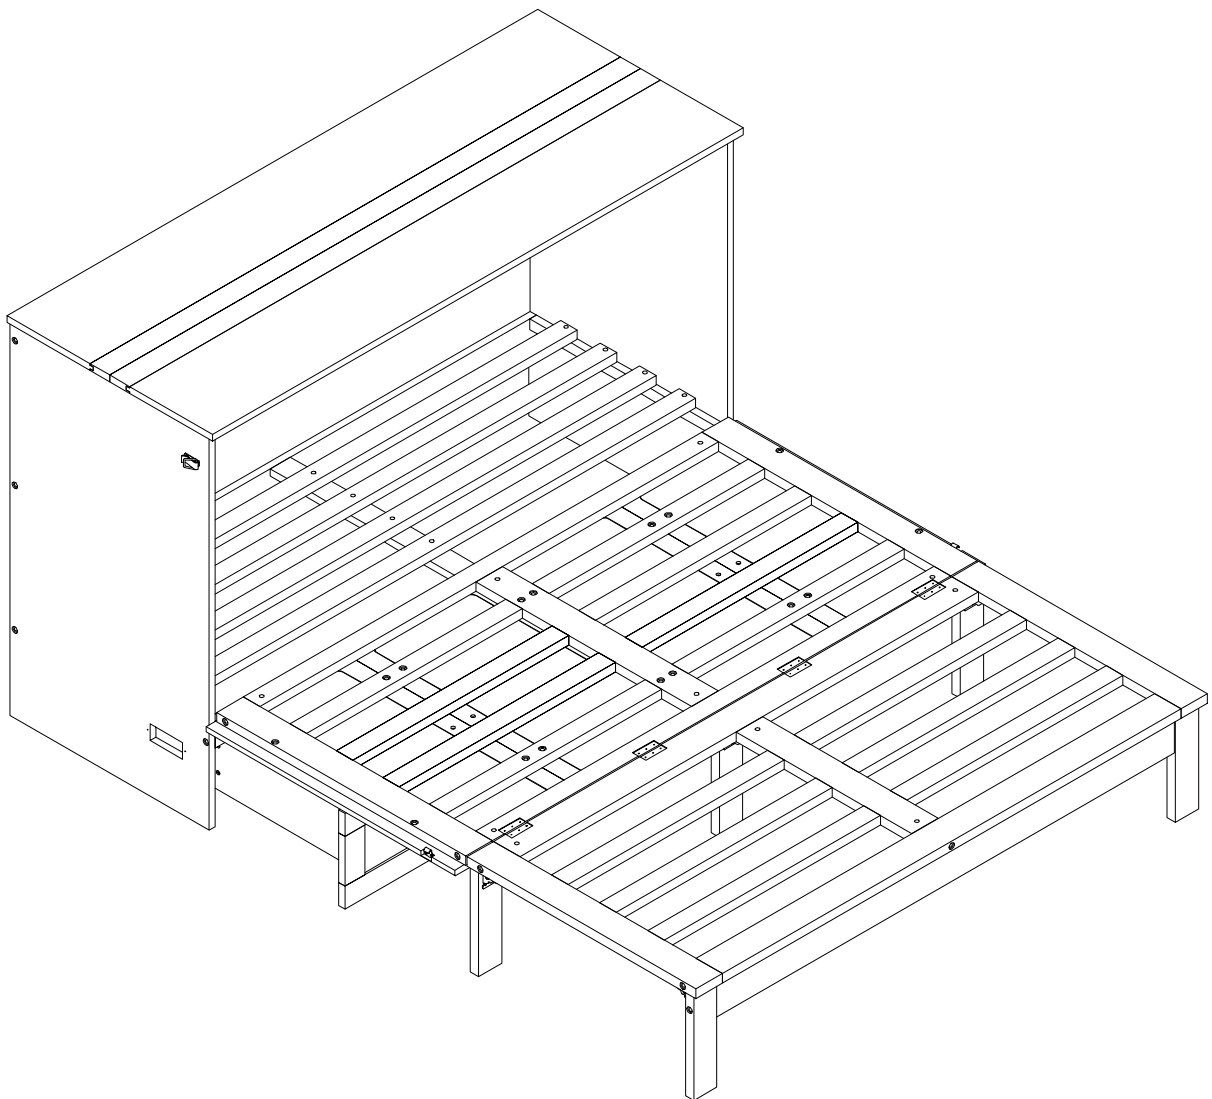

ASSEMBLY INSTRUCTIONS

QUEEN MURPHY BED

Detail View

Detail View

Part List : BOX 1

A  1pc	B  1pc	G  1pc
M  2pcs	N  1pc	V  4pcs
U  10pcs	Z  1pc	W  1pc
X  1pc	J  1pc	A1  2pcs
A4  1pc	B1  2pcs	B2  3pcs
B3  2pcs		

Part List : BOX 2

<p>C</p>  <p>1pc</p>	<p>D</p>  <p>1pc</p>	<p>E</p>  <p>1pc</p>
<p>H</p>  <p>4pcs</p>	<p>I</p>  <p>1pc</p>	<p>K</p>  <p>2pcs</p>
<p>L</p>  <p>2pcs</p>	<p>O</p>  <p>1pc</p>	<p>R</p>  <p>1pc</p>
<p>A2</p>  <p>1pc</p>	<p>A3</p>  <p>1pc</p>	<p>B4</p>  <p>1pc</p>
<p>C1</p>  <p>1pc</p>	<p>C2</p>  <p>2pcs</p>	<p>C3</p>  <p>1pc</p>
<p>C4</p>  <p>2pcs</p>	<p>C5</p>  <p>2pcs</p>	<p>F</p>  <p>1pc</p>

Hardware List : BOX1

1	 (Ø15) x1/4"x60mm Hex-Head Bolts (8pcs)	2	 1/4"x15mm(9.5mm) Horizontal-Hole Nuts (8pcs)	3	 (Ø15) x1/4"x30mm Hex-Head Bolts (26pcs)
4	 (Ø15) x1/4"x60mm Hex - Head Screws (2pcs)	5	 (Ø15) x1/4"x90mm Hex - Head Screws (14pcs)	6	 66 x39x1.5mm Hinge (4pcs)
7	 66 x27x1.5mm Hinge (4pcs)	8	 70x58x56x3mm Foldable-bracket (1pc)	9	 70x58x56x3mm Foldable-bracket L (3pcs)
10	 Duckbill lock B (2pcs)	11	 Duckbill lock A (2pcs)	12	 Wooden-Knob (6pcs)
13	 internal cross hinge (4pcs)	14	 Ø5/32"x30mm Pan Heand bolts (4pcs)	15	 Ø8x8mm Horizontal-Hole Nuts (4pcs)
16	 Ø8x30mm Wooden dowel (24pcs)	17	 3.5x15mm Wood screws (74pcs)	18	 3.5x10mm Wood screws (8pcs)
19	 3.5x15mm Wood screws (74pcs)	20	 m4x25mm Wood screws (4pcs)	21	 m4x30mm Wood screws (20pcs)
22	 m4x50mm Wood screws (8pcs)	23	 12.5 x44mm internal cross hinge (3set)	24	 USB (1pc)
25	 Wood (2pcs)	26	 Ø5/32"x15mm Pan Heand bolts (2pcs)	27	 (1/4") 4x58mm Allen key (1pc)
28	 70x58x56x3mm Foldable-bracket (R) (1pc)	<p>ASSEMBLY TOOLS REQUIRED (NOT INCLUDED)</p>  <p>PLEASE BE CAREFUL DO NOT DAMAGE THE HOLE POSITION WHEN YOU USE POWER TOOLS !</p>			