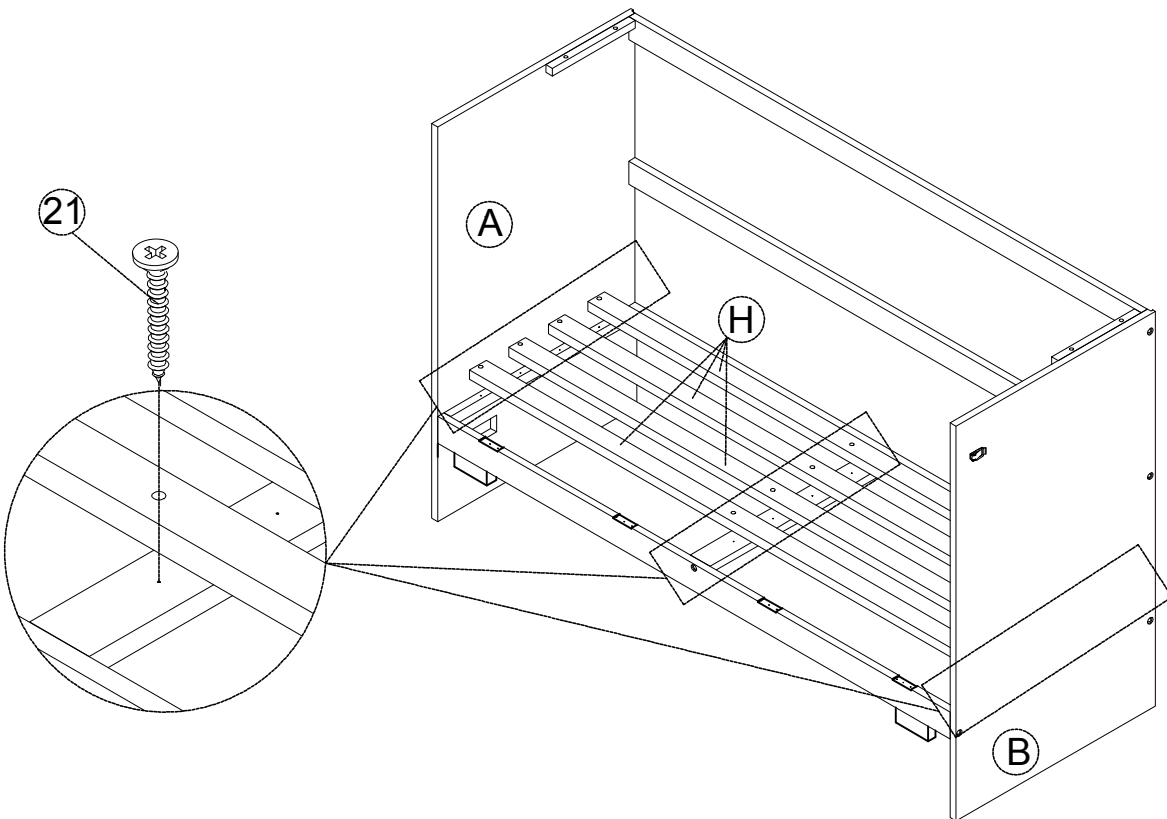

Hardware List : BOX1

1	 (Ø15) x1/4"x60mm Hex-Head Bolts (8pcs)	2	 1/4"x15mm(9.5mm) Horizontal-Hole Nuts (8pcs)	3	 (Ø15) x1/4"x30mm Hex-Head Bolts (26pcs)
4	 (Ø15) x1/4"x60mm Hex - Head Screws (2pcs)	5	 (Ø15) x1/4"x90mm Hex - Head Screws (14pcs)	6	 66 x39x1.5mm Hinge (4pcs)
7	 66 x27x1.5mm Hinge (4pcs)	8	 70x58x56x3mm Foldable-bracket (1pc)	9	 70x58x56x3mm Foldable-bracket L (3pcs)
10	 Duckbill lock B (2pcs)	11	 Duckbill lock A (2pcs)	12	 Wooden-Knob (6pcs)
13	 internal cross hinge (4pcs)	14	 Ø5/32"x30mm Pan Heand bolts (4pcs)	15	 Ø8x8mm Horizontal-Hole Nuts (4pcs)
16	 Ø8x30mm Wooden dowel (24pcs)	17	 3.5x15mm Wood screws (74pcs)	18	 3.5x10mm Wood screws (8pcs)
19	 3.5x15mm Wood screws (74pcs)	20	 m4x25mm Wood screws (4pcs)	21	 m4x30mm Wood screws (20pcs)
22	 m4x50mm Wood screws (8pcs)	23	 12.5 x44mm internal cross hinge (3set)	24	 USB (1pc)
25	 Wood (2pcs)	26	 Ø5/32"x15mm Pan Heand bolts (2pcs)	27	 (1/4") 4x58mm Allen key (1pc)
28	 70x58x56x3mm Foldable-bracket (R) (1pc)	<p>ASSEMBLY TOOLS REQUIRED (NOT INCLUDED)</p>  <p>PLEASE BE CAREFUL DO NOT DAMAGE THE HOLE POSITION WHEN YOU USE POWER TOOLS !</p>			

STEP 1

- | | |
|--------|--|
| 24 | |
| (1pc) | |
| 11 | |
| (2pcs) | |
| 17 | |
| (6pcs) | |
| 16 | |
| (4pcs) | |
| 3 | |
| (6pcs) | |

STEP 2

- | | | | | | |
|--------|--|--------|--|--------|--|
| 21 | | 25 | | 4 | |
| (4pcs) | | (2pcs) | | (2pcs) | |
| 16 | | | | | |
| (4pcs) | | | | | |

STEP 3

- 1

(8pcs)
- 16

(8pcs)
- 2

(8pcs)

STEP 4

- 21

(12pcs)