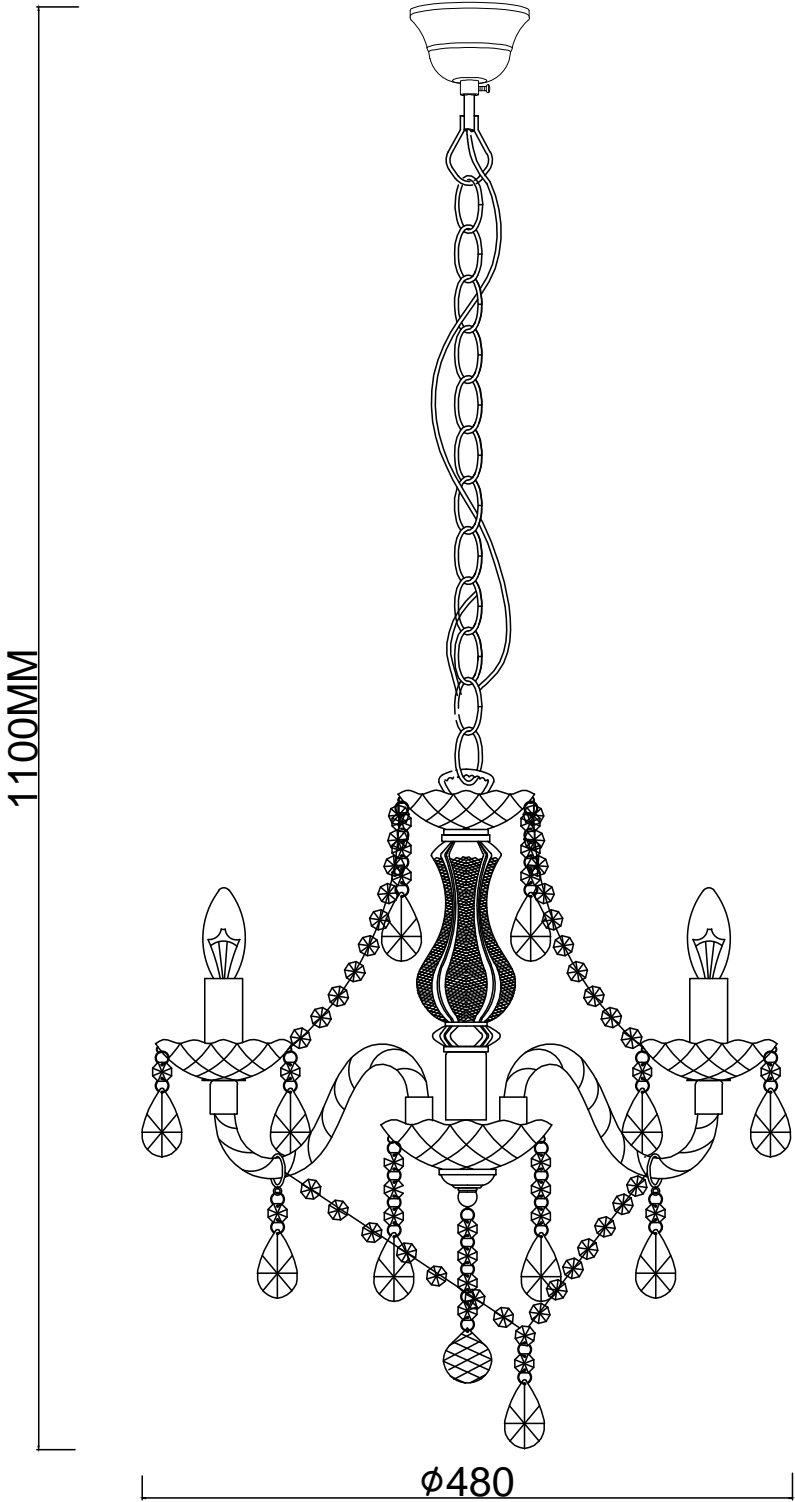

CERTIFICATION