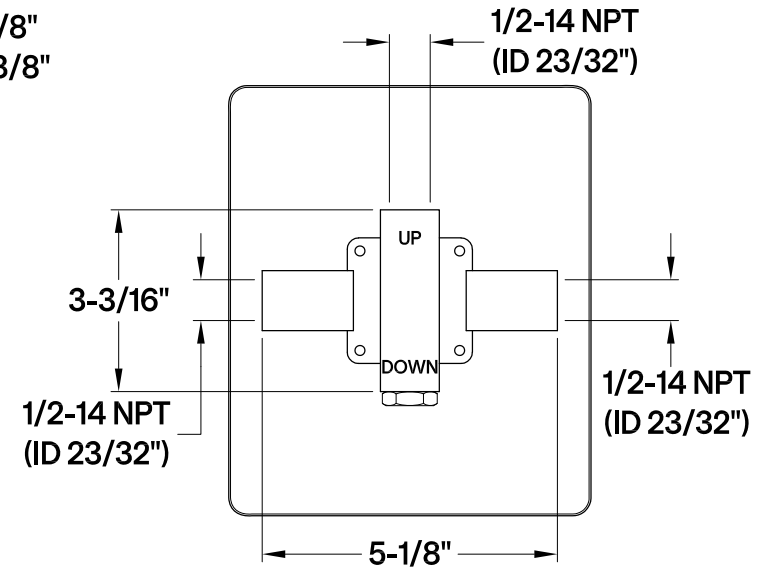

KB6340,1,2,3,6,7,8BXE

Single Handle Pressure Balanced Tub & Shower Faucet, Valve Trim Only

Bracket