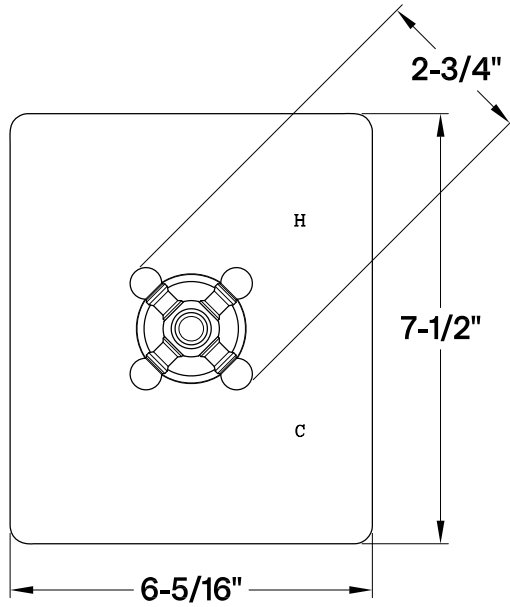

KB6340,1,2,3,6,7,8BXE

Single Handle Pressure Balanced Tub & Shower Faucet, Valve Trim Only

Bracket