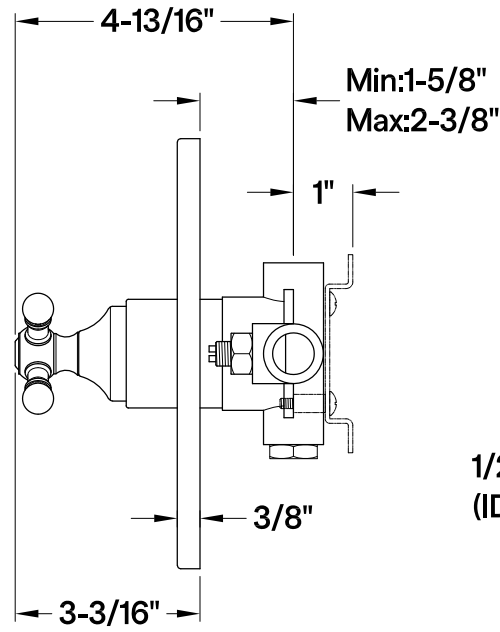

KB6340,1,2,3,6,7,8BXE

Single Handle Pressure Balanced Tub & Shower Faucet, Valve Trim Only

Bracket