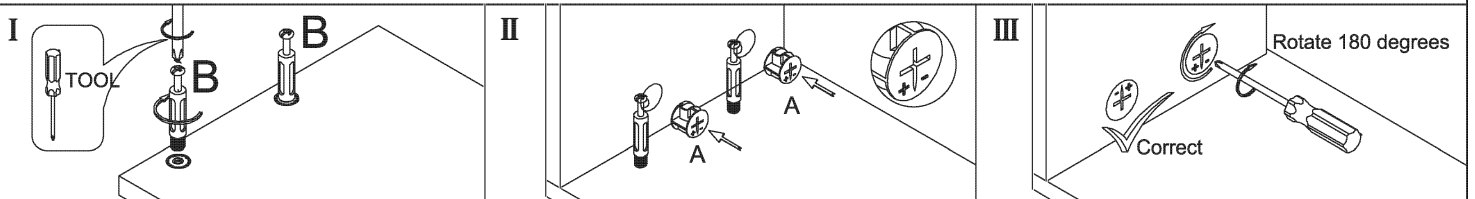

Tea Table

Left and right interchangeability

Installation Instructions

Notes: Don't tighten screws completely at first, just in case parts were assembled wrongly and need disassemble. Tighten screws at last when all parts are put together.

Disassembly and installation of accessories

A 76PCS	B 68PCS	C 32PCS	D 8PCS	E 16PCS	F 6PCS	G 4PCS	H 10PCS
							
15*10mm	6*28mm	3.5*14mm	Three-section Rail	3.5*40mm	M6*60mm	6x68mm	6x10mm

1

1PC

2

3PCS

3

1PC