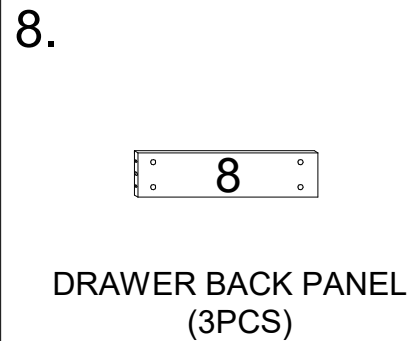

ASSEMBLY INSTRUCTION (PART & HARDWARE LIST)

(NIGHT STAND)

NO	HARDWARE DESCRIPTION	QTY
A.	Plastic Handle	3
B.	Handle Screw M4 X 40mm	6
C.	Wood Dowel M6 X 30mm	18
D.	JCBC Bolt M6 X 50mm	6
E.	Nail	24
F.	Wood Dowel M8 X 30mm	2
G.	Allen Key	1
H.	Cam Screw	24
I.	Cam Lock	24
J.	Barrel Nut M6 X 13mm	6

*Screw Driver and Hammer Not Provided