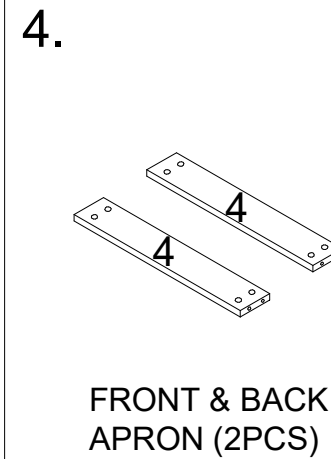

# (NIGHT STAND)

Required Tools : Screwdriver & Hammer

Please place on the carton while installing to prevent damage or scratches.

## (NIGHT STAND)

NO	HARDWARE DESCRIPTION	QTY
A.	Plastic Handle 	3
B.	Handle Screw M4 X 40mm 	6
C.	Wood Dowel M6 X 30mm 	18
D.	JCBC Bolt M6 X 50mm 	6
E.	Nail 	24
F.	Wood Dowel M8 X 30mm 	2
G.	Allen Key 	1
H.	Cam Screw 	24
I.	Cam Lock 	24
J.	Barrel Nut M6 X 13mm 	6