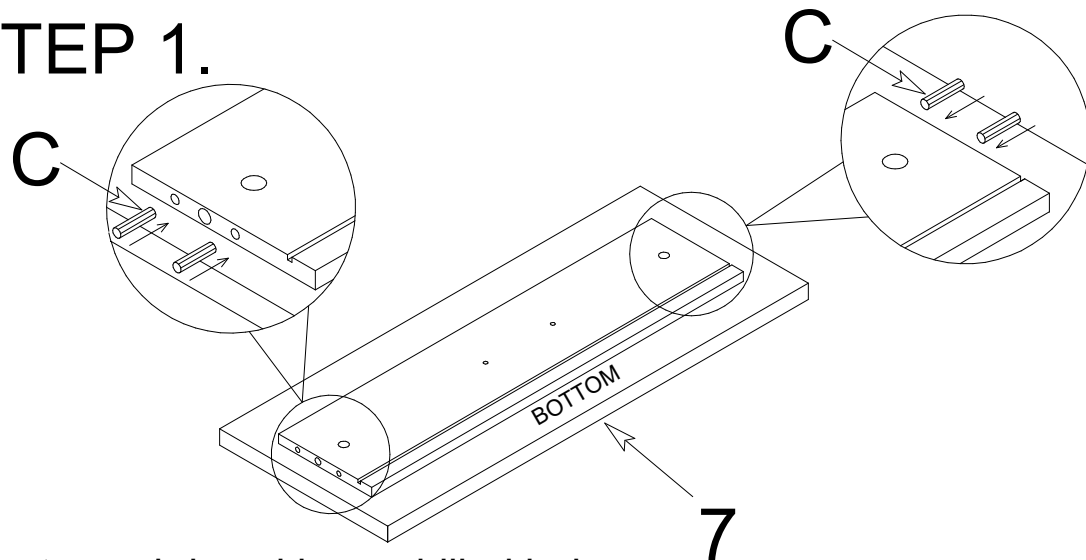

ASSEMBLY INSTRUCTION (NIGHT STAND)

STEP 1.

Insert wood dowel in predrilled hole.