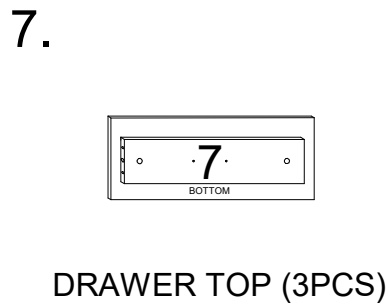

ASSEMBLY INSTRUCTION (PART & HARDWARE LIST)

(NIGHT STAND)

NO	HARDWARE DESCRIPTION	QTY
A.	Plastic Handle	3
B.	Handle Screw M4 X 40mm	6
C.	Wood Dowel M6 X 30mm	18
D.	JCBC Bolt M6 X 50mm	6
E.	Nail	24
F.	Wood Dowel M8 X 30mm	2
G.	Allen Key	1
H.	Cam Screw	24
I.	Cam Lock	24
J.	Barrel Nut M6 X 13mm	6

*Screw Driver and Hammer Not Provided