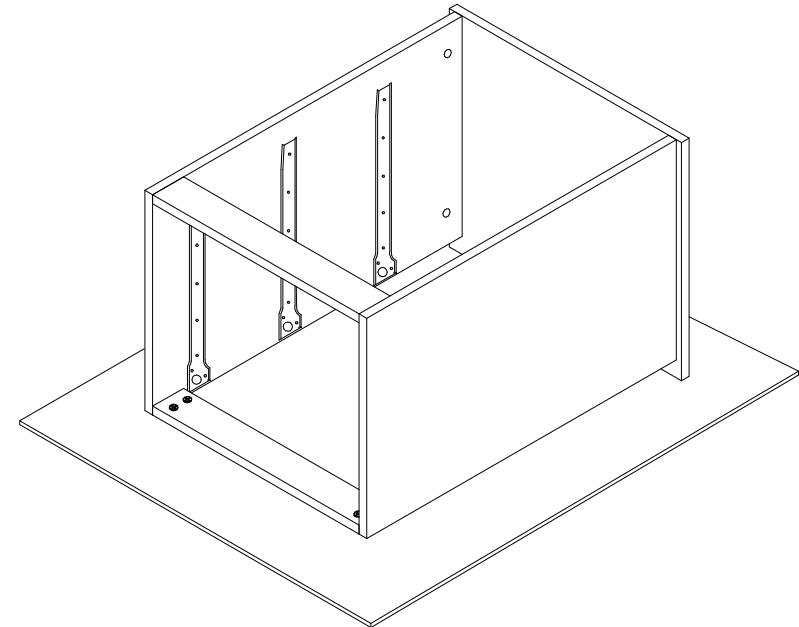

# (NIGHT STAND)

Required Tools : Screwdriver & Hammer

Please place on the carton while installing to prevent damage or scratches.