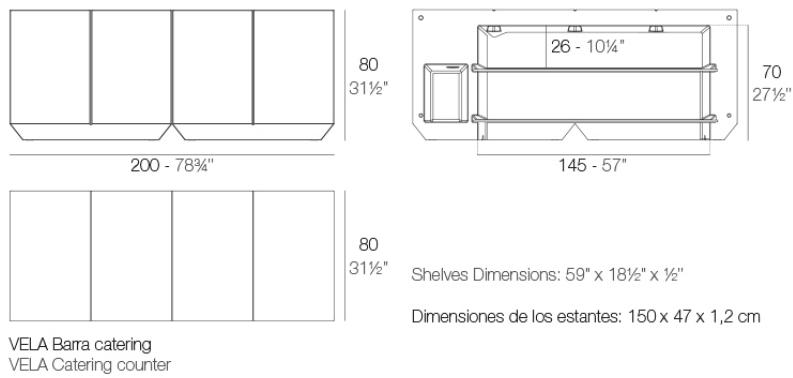

Info

Description

Made of polyethylene resin by rotational moulding. 100% Recyclable. Item suitable for indoor and outdoor use. Available in different finishes.

Weight: 62.37 Kg

Accessories

- **SHELVES**

2-HPL Flat shelf set. Black or white edge.