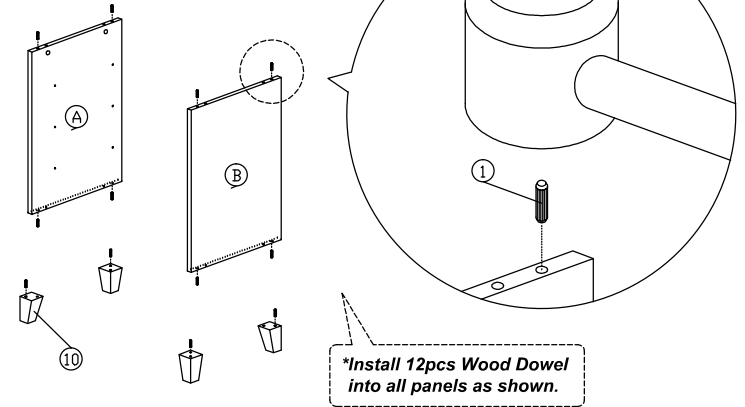

Assembly Instruction

Hardware List			
No.	SHAPE	DESCRIPTION	Qty.
1		8x25mm Wood Dowel	12Pcs
2		15MM Titus Mini Fix	4Sets
3		M4x38mm Screw	4Pcs
4		M7x40mm Screw	4Pcs
5		Shelf Support	14Pcs
6		M6x22 Steel Bracket	4Pcs
7		Nail	25Pcs
8		Brown Magnet 2 Pin	2Sets
9		Handle (9988) M4x30mm (Handle Screw)	2Sets
10		Wooden Leg	4Pcs
11		L Key	1Pc

Part List

Step 1

Step 2

Step 3

Step 4