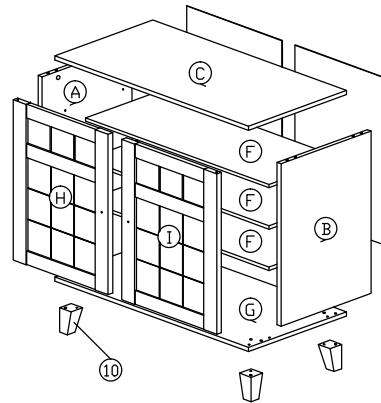

# Assembly Instruction

Hardware List			
No.	SHAPE	DESCRIPTION	Qty.
1		8x25mm Wood Dowel	12Pcs
2		15MM Titus Mini Fix	4Sets
3		M4x38mm Screw	4Pcs
4		M7x40mm Screw	4Pcs
5		Shelf Support	14Pcs
6		M6x22 Steel Bracket	4Pcs
7		Nail	25Pcs
8		Brown Magnet 2 Pin	2Sets
9		Handle (9988) M4x30mm (Handle Screw)	2Sets
10		Wooden Leg	4Pcs
11		L Key	1Pc

## Part List