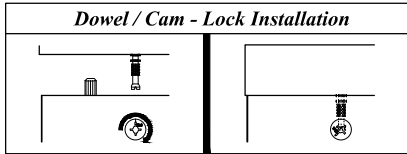

Assembly Instruction

Hardware List			
No.	SHAPE	DESCRIPTION	Qty.
1		8x25mm Wood Dowel	12Pcs
2		15MM Titus Mini Fix	4Sets
3		M4x38mm Screw	4Pcs
4		M7x40mm Screw	4Pcs
5		Shelf Support	14Pcs
6		M6x22 Steel Bracket	4Pcs
7		Nail	25Pcs
8		Brown Magnet 2 Pin	2Sets
9		Handle (9988) M4x30mm (Handle Screw)	2Sets
10		Wooden Leg	4Pcs
11		L Key	1Pc

Part List

Step 1

Step 2

Step 3

Step 4