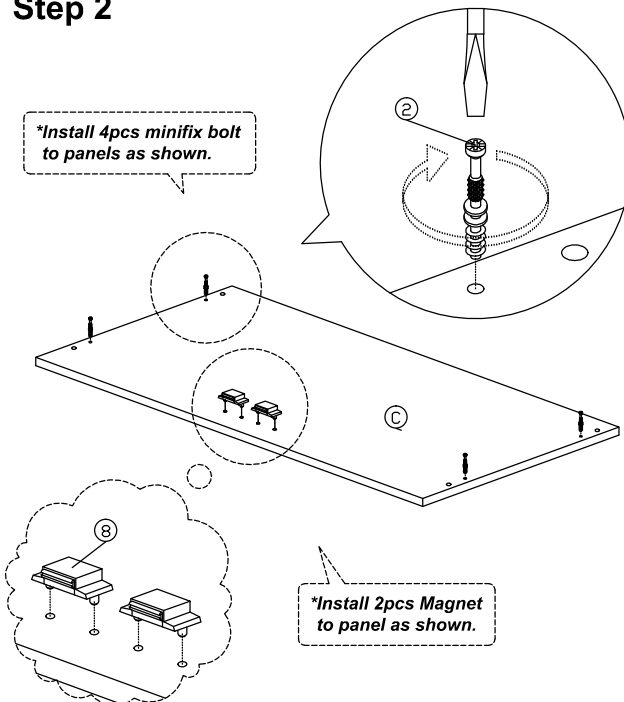

Assembly Instruction

Hardware List			
No.	SHAPE	DESCRIPTION	Qty.
1		8x25mm Wood Dowel	12Pcs
2		15MM Titus Mini Fix	4Sets
3		M4x38mm Screw	4Pcs
4		M7x40mm Screw	4Pcs
5		Shelf Support	14Pcs
6		M6x22 Steel Bracket	4Pcs
7		Nail	25Pcs
8		Brown Magnet 2 Pin	2Sets
9		Handle (9988) M4x30mm (Handle Screw)	2Sets
10		Wooden Leg	4Pcs
11		L Key	1Pc

Part List

Step 1

Step 2

Step 3

Step 4