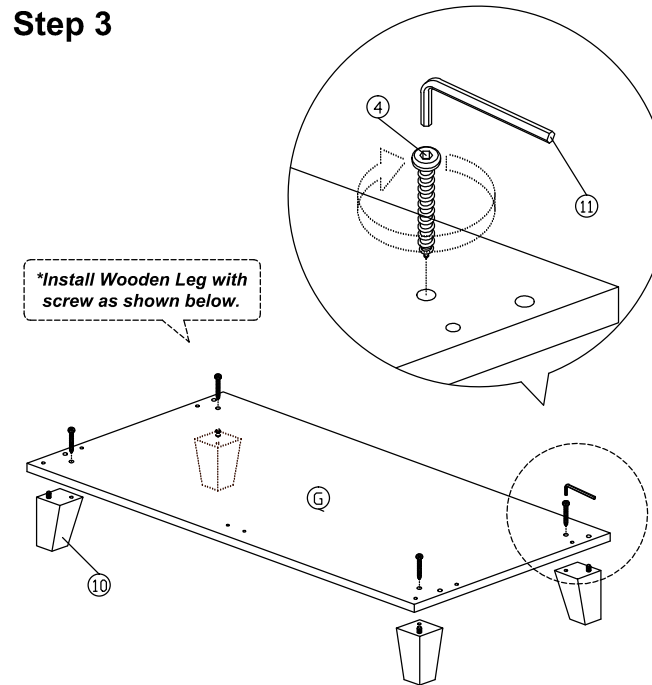

Assembly Instruction

Hardware List			
No.	SHAPE	DESCRIPTION	Qty.
1		8x25mm Wood Dowel	12Pcs
2		15MM Titus Mini Fix	4Sets
3		M4x38mm Screw	4Pcs
4		M7x40mm Screw	4Pcs
5		Shelf Support	14Pcs
6		M6x22 Steel Bracket	4Pcs
7		Nail	25Pcs
8		Brown Magnet 2 Pin	2Sets
9		Handle (9988) M4x30mm (Handle Screw)	2Sets
10		Wooden Leg	4Pcs
11		L Key	1Pc

Part List

Step 1

Step 2

Step 3

Step 4