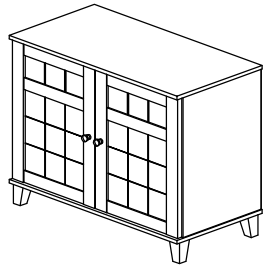

# Assembly Instruction

Hardware List			
No.	SHAPE	DESCRIPTION	Qty.
1		8x25mm Wood Dowel	12Pcs
2		15MM Titus Mini Fix	4Sets
3		M4x38mm Screw	4Pcs
4		M7x40mm Screw	4Pcs
5		Shelf Support	14Pcs
6		M6x22 Steel Bracket	4Pcs
7		Nail	25Pcs
8		Brown Magnet 2 Pin	2Sets
9		Handle (9988) M4x30mm (Handle Screw)	2Sets
10		Wooden Leg	4Pcs
11		L Key	1Pc