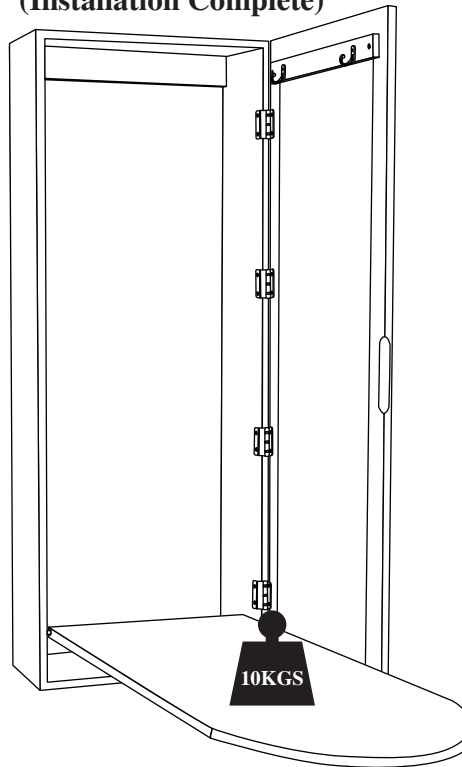

Wall Mount Installation

Two adults must be required. Before you begin, please follow Wall Mount installation step by step.

CAUTION

- TO CLEAN USE SOFT, DRY, CLOTH.
- DO NOT USE DETERGENT OR CHEMICAL.
- AVOID CONTACT WITH WATER AND DIRECT SUNLIGHT.
- TO BE ASSEMBLED ON A SOFT, DRY, CLEAN AND SMOOTH SURFACE.

Hardware fitting list

Tools Required

Step 1

(Installation Complete)

Warning:
Maximum load-bearing of ironing board:10KGS.