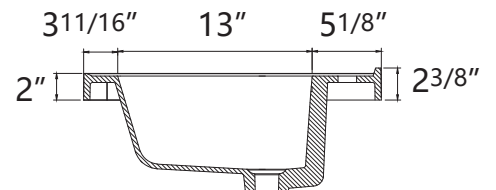

DIMENSION DETAILS

BATHROOM VANITY

Email: bestgoservice@126.com

Hotline: 626 679 3588

PRODUCT
INSTRUCTION
VIDEO

Belize 48"

COUNTERTOP SIZE

Top View

Front View

Side View

VANITY SIZE

Front View

Side View