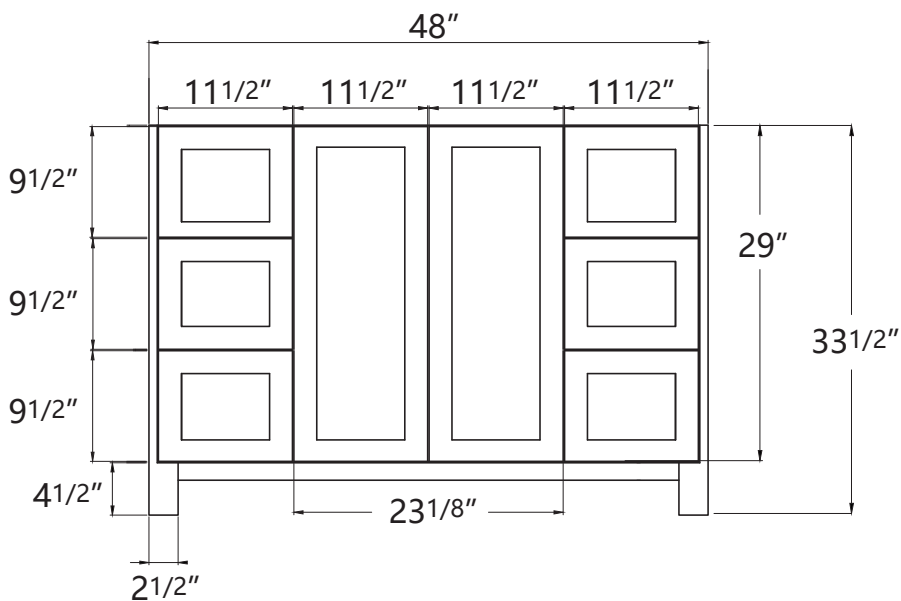

DIMENSION DETAILS

BATHROOM VANITY

Email: bestgoservice@126.com

Hotline: 626 679 3588

PRODUCT
INSTRUCTION
VIDEO

Belize 48"

COUNTERTOP SIZE

Top View

Front View

Side View

VANITY SIZE

Front View

Side View