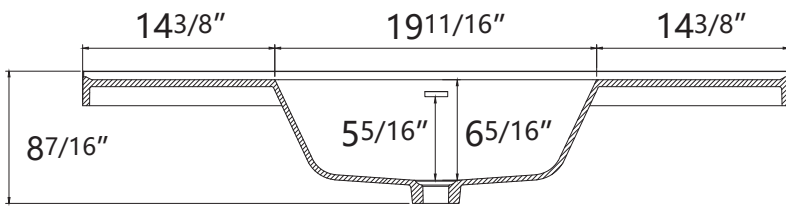

DIMENSION DETAILS

BATHROOM VANITY

Email: bestgoservice@126.com

Hotline: 626 679 3588

PRODUCT
INSTRUCTION
VIDEO

Belize 48"

COUNTERTOP SIZE

Top View

Front View

Side View

VANITY SIZE

Front View

Side View