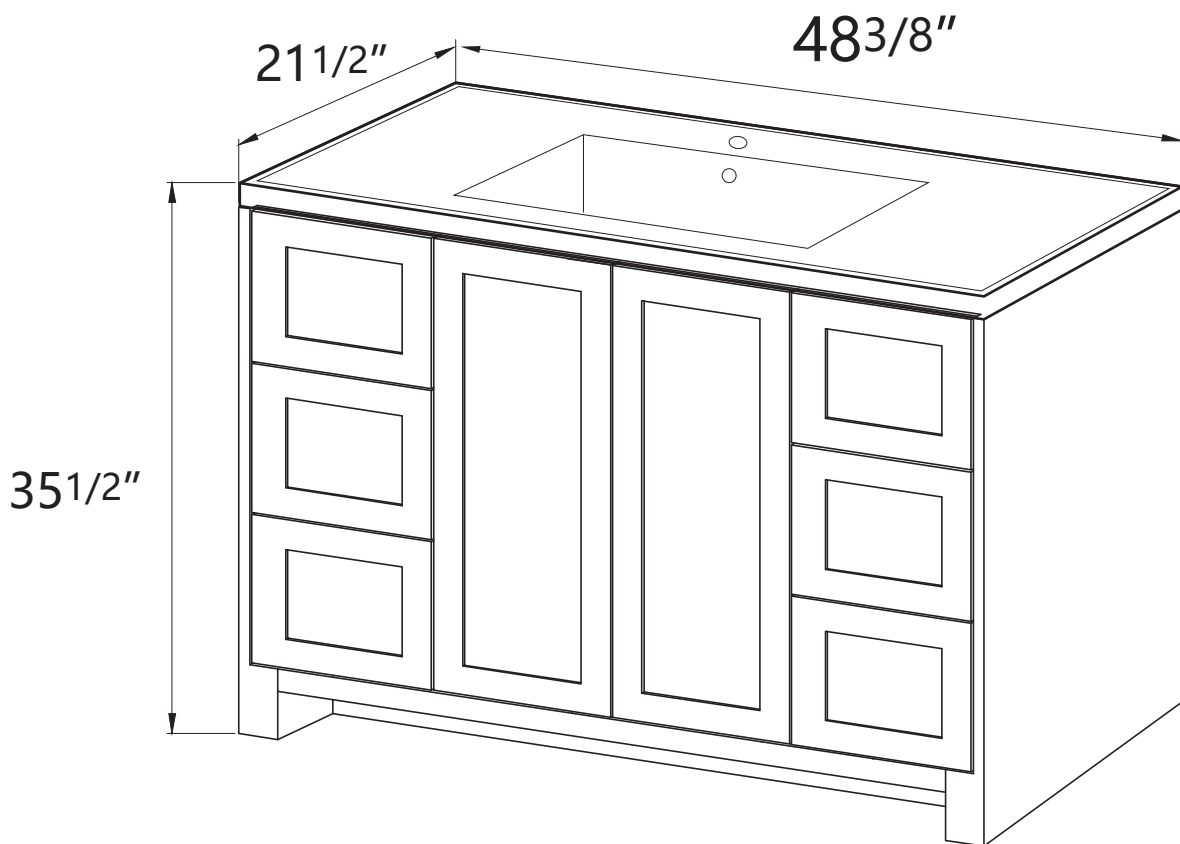

DIMENSION DETAILS

BATHROOM VANITY

Email: bestgoservice@126.com

Hotline: 626 679 3588

PRODUCT
INSTRUCTION
VIDEO

Belize 48"

COUNTERTOP SIZE

Top View

Front View

Side View

VANITY SIZE

Front View

Side View