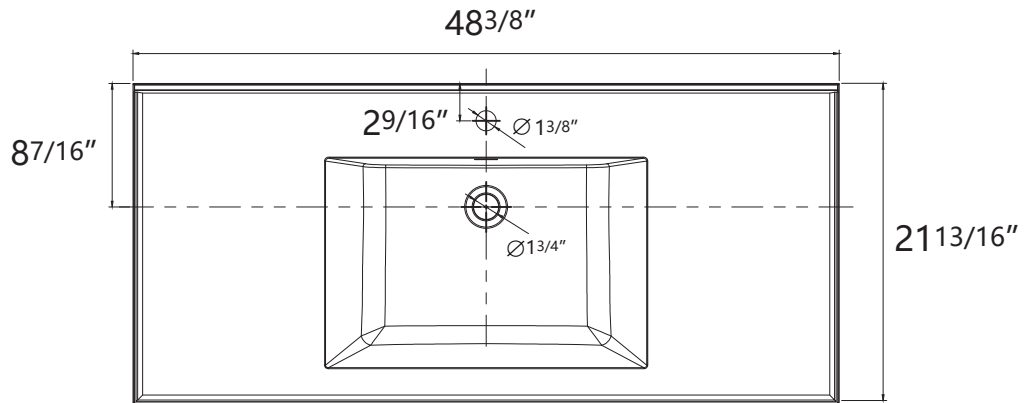

DIMENSION DETAILS

BATHROOM VANITY

Email: bestgoservice@126.com

Hotline: 626 679 3588

PRODUCT
INSTRUCTION
VIDEO

Belize 48"

COUNTERTOP SIZE

Top View

Front View

Side View

VANITY SIZE

Front View

Side View