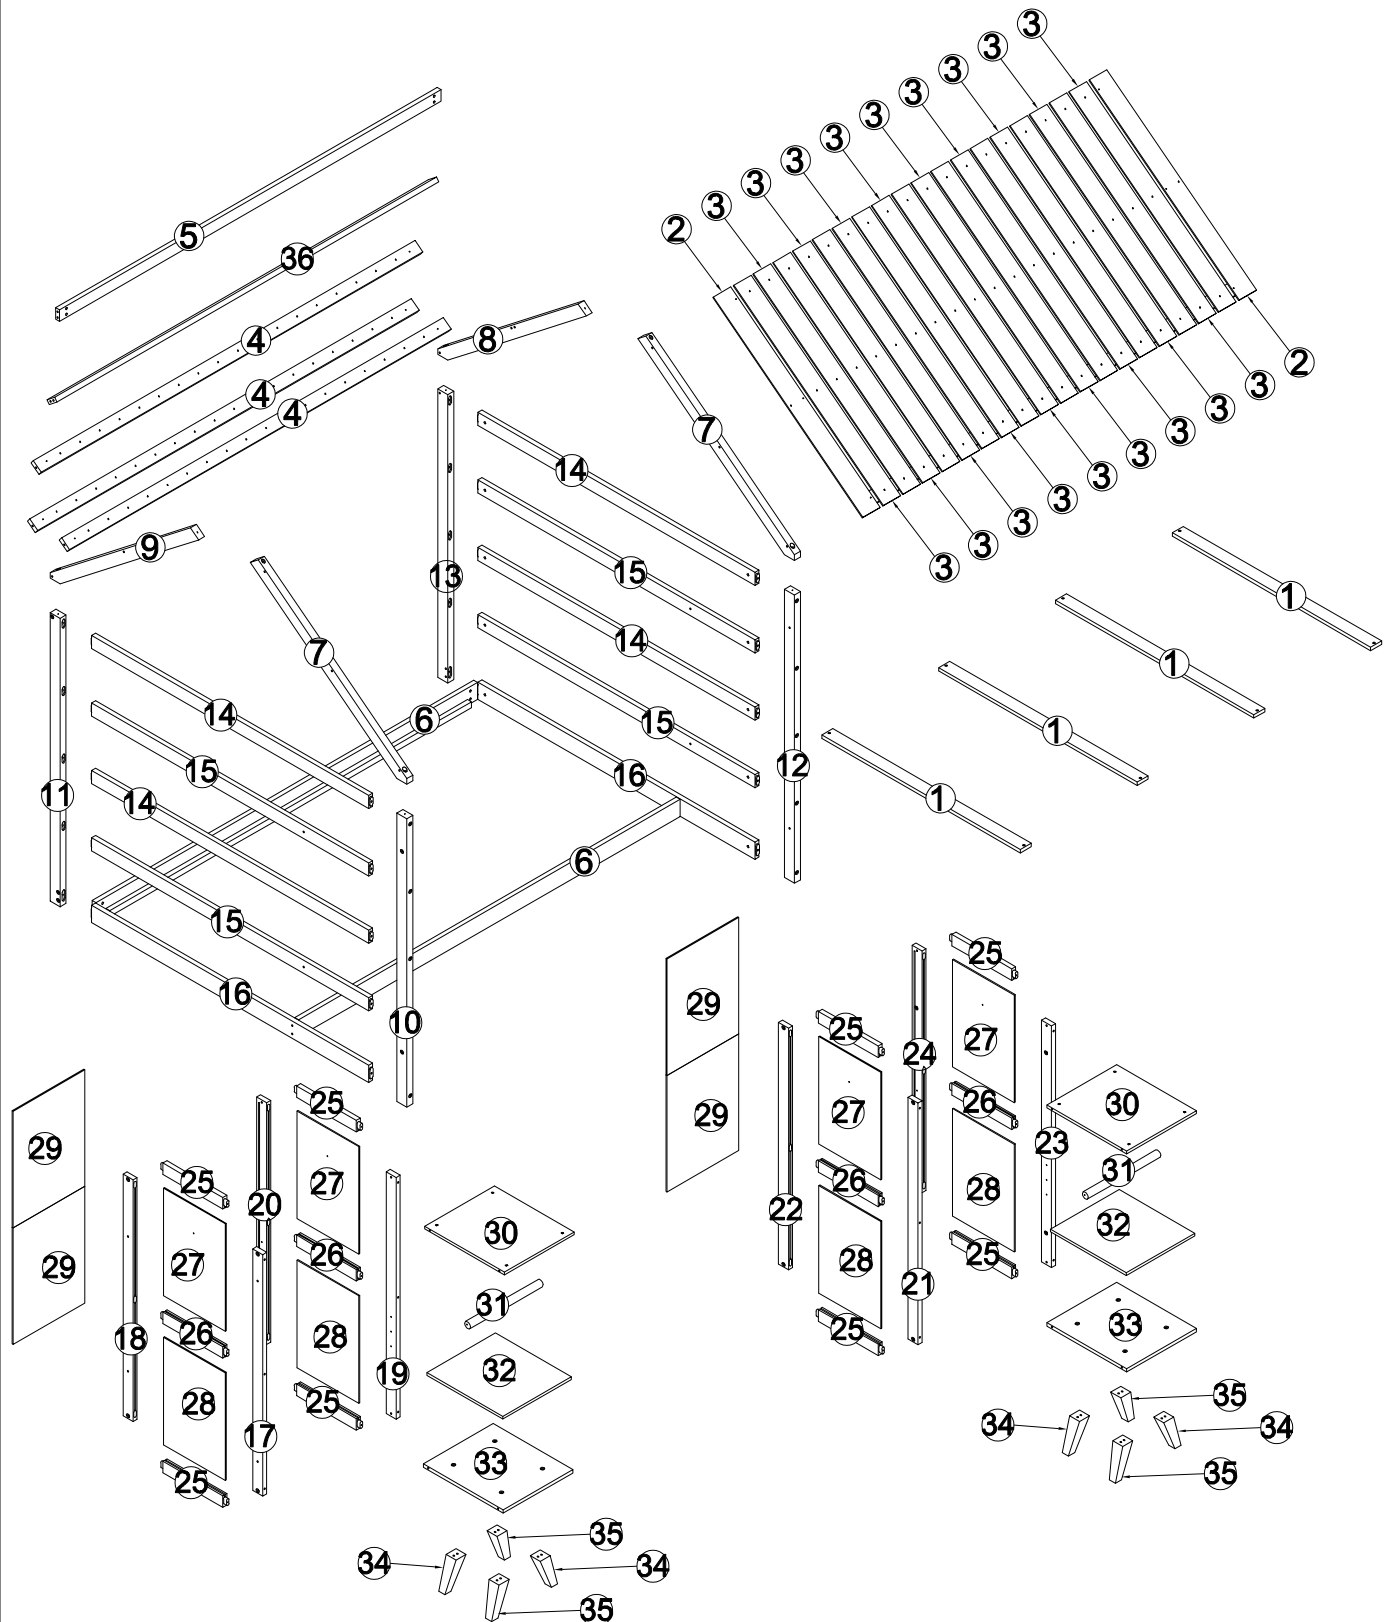

ASSEMBLY INSTRUCTION

INSTRUCTIONS DE MONTAGE