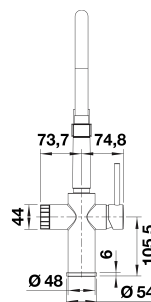

CATRIS FLEXO Filter Special colors

Warranty

BLANCO offers a limited lifetime warranty on all sinks and faucets, as well as a one-year warranty on all custom accessories.

Code/Standards Compliance

BLANCO sinks and faucets are third-party tested and certified to standards and listed by applicable certification bodies. For more information on individual product listings, contact our office or listing organization.

View our how-to videos to learn more about installing and caring for BLANCO products:
<https://www.blanco.com/us-en/service/how-to-videos/how-to-videos-for-sinks/>

Questions? Contact us today

BLANCO America, Inc.
110 Mount Holly By-Pass
Lumberton, NJ 08048

Phone & Fax
Phone: 888-668-6201
Fax: 609-668-6211

While BLANCO endeavors to provide accurate information, all dimensions are nominal, cannot be guaranteed, and are subject to change or cancellation. BLANCO assumes no responsibility for use of superseded or voided specifications.