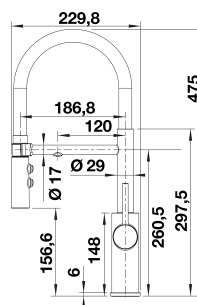

CATRIS FLEXO Filter Special colors

Warranty

BLANCO offers a limited lifetime warranty on all sinks and faucets, as well as a one-year warranty on all custom accessories.

Code/Standards Compliance

BLANCO sinks and faucets are third-party tested and certified to standards and listed by applicable certification bodies. For more information on individual product listings, contact our office or listing organization.

View our how-to videos to learn more about installing and caring for BLANCO products:
<https://www.blanco.com/us-en/service/how-to-videos/how-to-videos-for-sinks/>

Questions? Contact us today

BLANCO America, Inc.
110 Mount Holly By-Pass
Lumberton, NJ 08048

Phone & Fax
Phone: 888-668-6201
Fax: 609-668-6211

While BLANCO endeavors to provide accurate information, all dimensions are nominal, cannot be guaranteed, and are subject to change or cancellation. BLANCO assumes no responsibility for use of superseded or voided specifications.