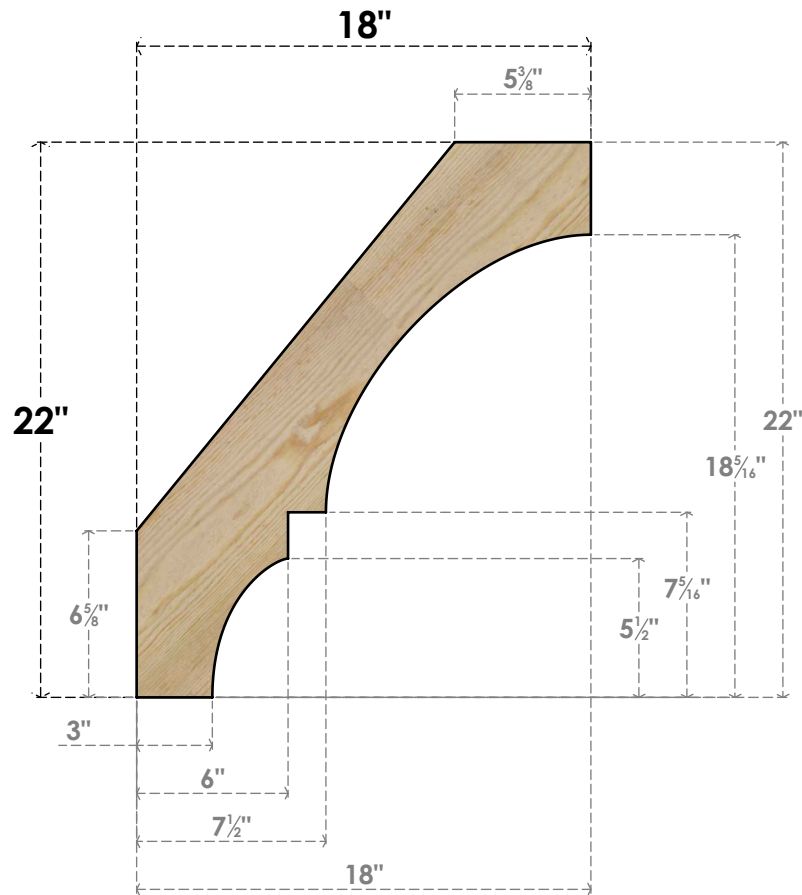

BRC06X18X22BOA00RDF

6"W X 18"D X 22"H BALBOA ROUGH SAWN BRACE, DOUGLAS FIR

SIDE

FRONT

EKENA MILLWORK
 2300 WEST MAIN ST.
 CLARKSVILLE, TX 75426
 TOLL FREE: 866-607-0453
 WWW.EKENAMILLWORK.COM

NOTES

1. INSTALLATION TO BE COMPLETED IN ACCORDANCE WITH MANUFACTURER'S SPECIFICATIONS.
2. DRAWING MAY NOT BE TO SCALE
3. THIS DRAWING IS INTENDED FOR DESIGN AND PLANNING PURPOSES ONLY.
4. ALL INFORMATION CONTAINED HEREIN WAS CURRENT AT THE TIME OF DEVELOPMENT BUT MUST BE REVIEWED AND APPROVED BY THE PRODUCT MANUFACTURER TO BE CONSIDERED ACCURATE.
5. PRODUCTS ARE NOT KILN DRIED. THIS ITEM IS UNIQUE AND WILL CONTAIN THE NATURAL VARIATIONS THAT THE WOOD SPECIES OFFERS. THIS MAY RESULT IN VARIATIONS UP TO 1/4"