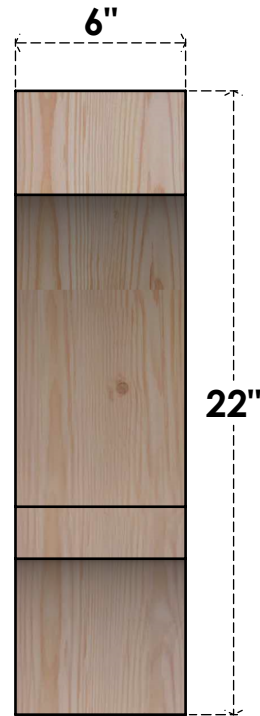

BRC06X18X22BOA00RDF

6"W X 18"D X 22"H BALBOA ROUGH SAWN BRACE, DOUGLAS FIR

SIDE

FRONT

EKENA MILLWORK
 2300 WEST MAIN ST.
 CLARKSVILLE, TX 75426
 TOLL FREE: 866-607-0453
 WWW.EKENAMILLWORK.COM

NOTES

1. INSTALLATION TO BE COMPLETED IN ACCORDANCE WITH MANUFACTURER'S SPECIFICATIONS.
2. DRAWING MAY NOT BE TO SCALE
3. THIS DRAWING IS INTENDED FOR DESIGN AND PLANNING PURPOSES ONLY.
4. ALL INFORMATION CONTAINED HEREIN WAS CURRENT AT THE TIME OF DEVELOPMENT BUT MUST BE REVIEWED AND APPROVED BY THE PRODUCT MANUFACTURER TO BE CONSIDERED ACCURATE.
5. PRODUCTS ARE NOT KILN DRIED. THIS ITEM IS UNIQUE AND WILL CONTAIN THE NATURAL VARIATIONS THAT THE WOOD SPECIES OFFERS. THIS MAY RESULT IN VARIATIONS UP TO 1/4"