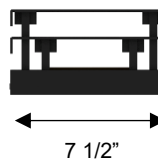

Wall Sconce

DIMENSIONS

Height: 30"

Width/Diameter: 7 1/2"

Depth: 4"

Minimum Height:

Maximum Height:

Canopy/Backplate: 30"x7 1/2"

Product Weight: 11.9 lb

SPECIFICATIONS

Location Listed: Wet

IP Rating: IP44

Rated Life: 50000 Hours

Standards: ETL, cETL, ADA

Input: 120 VAC, 60Hz

TRIAC Dimming: 100-10%

Mounting: Wall Mount

Color Temperature: Adjustable

3000K/4000K/5000K

CRI Rating: 80

Material: Aluminum

Diffuser Material: Acrylic

AVAILABLE FINISHES

ORDERING INFORMATION

COLOR TEMP	FINISH	VOLTAGE	WATTS	DELIVERED LUMENS
3000K/4000K/5000K	BK BLACK	120V	40W	890