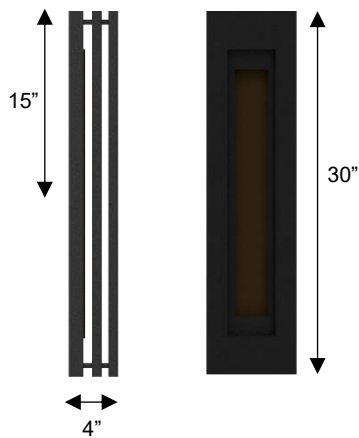

Wall Sconce

DIMENSIONS

Height: 30"

Width/Diameter: 7 1/2"

Depth: 4"

Minimum Height:

Maximum Height:

Canopy/Backplate: 30"x7 1/2"

Product Weight: 11.9 lb

SPECIFICATIONS

Location Listed: Wet

IP Rating: IP44

Rated Life: 50000 Hours

Standards: ETL, cETL, ADA

Input: 120 VAC, 60Hz

TRIAC Dimming: 100-10%

Mounting: Wall Mount

Color Temperature: Adjustable

3000K/4000K/5000K

CRI Rating: 80

Material: Aluminum

Diffuser Material: Acrylic

AVAILABLE FINISHES

ORDERING INFORMATION