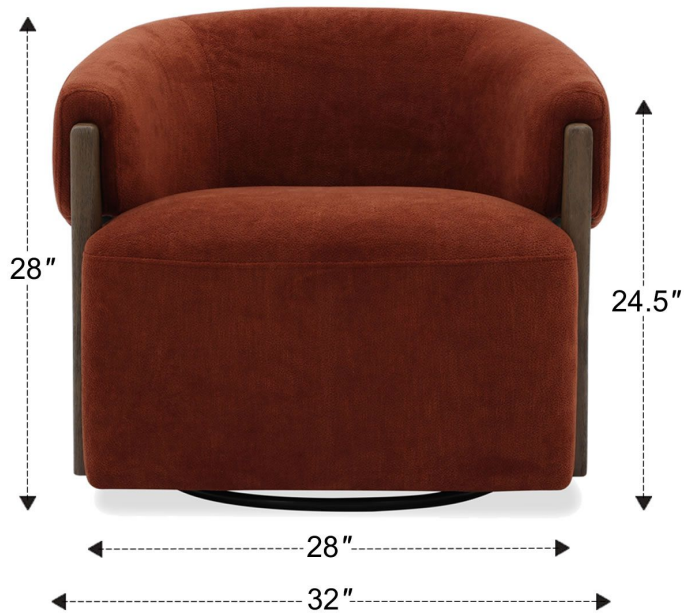

## Swivel Accent Chair

Overall Dimensions	32" x 31" x 28"
Overall Width	32"
Overall Depth	31"
Overall Height	28"
Overall Weight	52.8 lbs.
Seat Width	28"
Seat Depth	21.5"
Seat Height	18"
Leg Height (Top to Bottom)	2"

Arm Width	5"
Arm Depth	--
Arm Height	24.5"
Back Width	32.5"
Back Height	10"