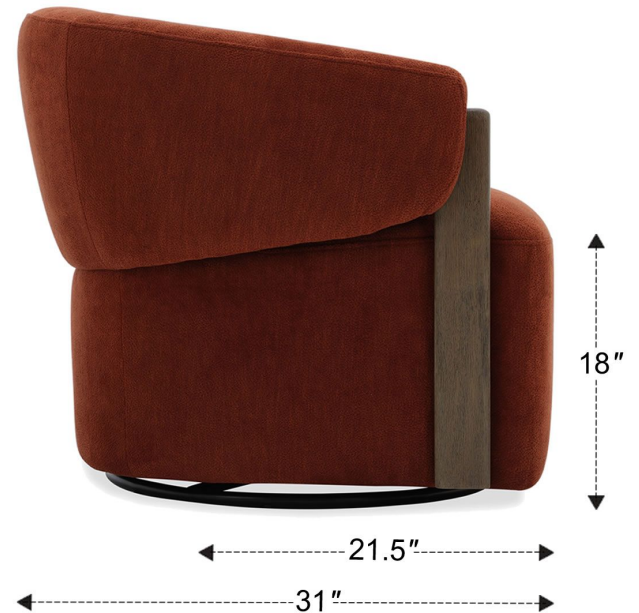

## Swivel Accent Chair

Overall Dimensions	32" x 31" x 28"
Overall Width	32"
Overall Depth	31"
Overall Height	28"
Overall Weight	52.8 lbs.
Seat Width	28"
Seat Depth	21.5"
Seat Height	18"
Leg Height (Top to Bottom)	2"

Arm Width	5"
Arm Depth	--
Arm Height	24.5"
Back Width	32.5"
Back Height	10"