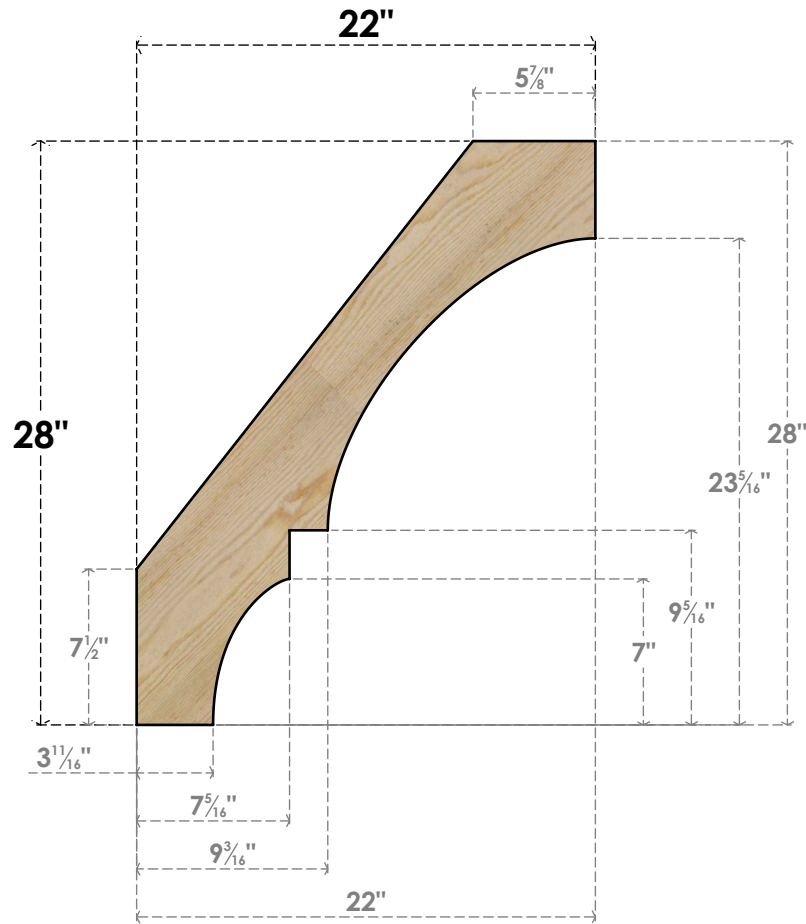

BRC06X22X28BOA00RDF

6"W X 22"D X 28"H BALBOA ROUGH SAWN BRACE, DOUGLAS FIR

SIDE

FRONT

EKENA MILLWORK
 2300 WEST MAIN ST.
 CLARKSVILLE, TX 75426
 TOLL FREE: 866-607-0453
 WWW.EKENAMILLWORK.COM

NOTES

1. INSTALLATION TO BE COMPLETED IN ACCORDANCE WITH MANUFACTURER'S SPECIFICATIONS.
2. DRAWING MAY NOT BE TO SCALE
3. THIS DRAWING IS INTENDED FOR DESIGN AND PLANNING PURPOSES ONLY.
4. ALL INFORMATION CONTAINED HEREIN WAS CURRENT AT THE TIME OF DEVELOPMENT BUT MUST BE REVIEWED AND APPROVED BY THE PRODUCT MANUFACTURER TO BE CONSIDERED ACCURATE.
5. PRODUCTS ARE NOT KILN DRIED. THIS ITEM IS UNIQUE AND WILL CONTAIN THE NATURAL VARIATIONS THAT THE WOOD SPECIES OFFERS. THIS MAY RESULT IN VARIATIONS UP TO 1/4"